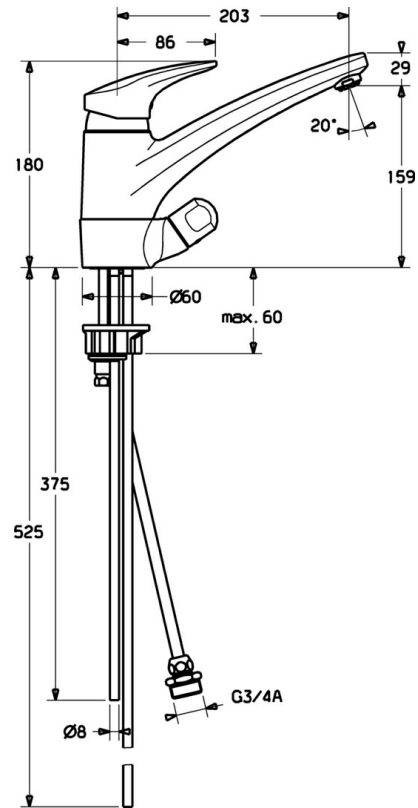

EAN: 4015474084698
static.hansa.com/01211173

- Kitchen
- Single-lever, Low pressure, Dishwasher valve
- Deck mounted
- Chrome
- Swivel spout
- Laminar stream
- Mechanic stop valve for external equipment
- Single operating lever/handle, Hot/Cold symbols
- Limitation option for maximum temperature and flow-rate, Adjustable hot water stop (included, retrofittable)
- \varnothing 48 mm ceramic eco cartridge for flow and temperature control
- Copper inlet pipes
- Surfaces in contact with drinking water contain less than 0.3% lead, Inner body made of DZR brass, Waterways without nickel coating

Technical data

Technical properties

Hot water supply	max. +80°C
Working pressure	0.5-5 bar
Backflow prevention (EN1717)	AA
Material	Brass

Regulations

EN standard	EN 817
-------------	---------------

Spare parts

SP0121173

	Name	Code
1	Lever, L=87 mm	59914195
1.1	Screw, M5x8, SW2.5	59904755
1.2	Bushing	59904778
1.3	Symbol plug Grey	59912112
2	Covering cap	59912647
3	Fixing screw, M50x1, SW45	59904890
4	Cartridge, 4.8 eco	59904601
4.1	Hot water limiter	59904759
5.1	Sealing kit	59912646
5.3	Gasket, 37x48x3.5	59911422
5.5	Fixing plate	59904765
5.6	Screw, M8x1, SW13	59904766
5.7	Fixing set	59910749
5.10	Pipe, 8x530 Discontinued	59911895
5.11	Supporting plate	59910008
5.12	Fixing screw, M8x1, L=140	59912474
5.13	Gasket, 40.3x6	59911387
6	Aerator, M24x1 A, low pressure	59902692
6.1	Aerator, M22/24, ND	59901553
7	Spout	59912711
8	Fitting nut	59904969
8.1	Sealing kit, 14.9x8.5x1	59902352
8.2	Sealing kit, 10x8	59902272
8.3	Hose	59902151
9	Handle	59910370
9.1	Headpart, G1/2	59913457
9.2	O-ring, d 45x2.5	59911151
10	Connector nipple, G3/4xG3/8 Discontinued	59910940
10.1	Nipple Discontinued	59910377