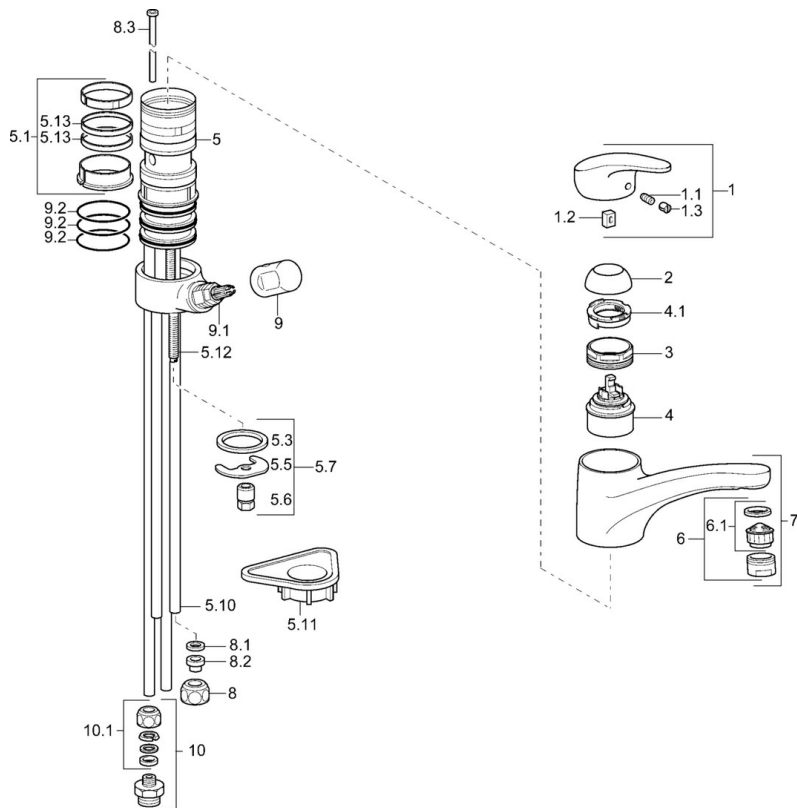

EAN: 4015474084698
static.hansa.com/01211173

- Kitchen
- Single-lever, Low pressure, Dishwasher valve
- Deck mounted
- Chrome
- Swivel spout
- Laminar stream
- Mechanic stop valve for external equipment
- Single operating lever/handle, Hot/Cold symbols
- Limitation option for maximum temperature and flow-rate, Adjustable hot water stop (included, retrofittable)
- \varnothing 48 mm ceramic eco cartridge for flow and temperature control
- Copper inlet pipes
- Surfaces in contact with drinking water contain less than 0.3% lead, Inner body made of DZR brass, Waterways without nickel coating

Technical data

Technical properties

Hot water supply	max. +80°C
Working pressure	0.5-5 bar
Backflow prevention (EN1717)	AA
Material	Brass

Regulations

EN standard	EN 817
-------------	---------------

Spare parts

SP0121173

	Name	Code
1	Lever, L=87 mm	59914195
1.1	Screw, M5x8, SW2.5	59904755
1.2	Bushing	59904778
1.3	Symbol plug Grey	59912112
2	Covering cap	59912647
3	Fixing screw, M50x1, SW45	59904890
4	Cartridge, 4.8 eco	59904601
4.1	Hot water limiter	59904759
5.1	Sealing kit	59912646
5.3	Gasket, 37x48x3.5	59911422
5.5	Fixing plate	59904765
5.6	Screw, M8x1, SW13	59904766
5.7	Fixing set	59910749
5.10	Pipe, 8x530 Discontinued	59911895
5.11	Supporting plate	59910008
5.12	Fixing screw, M8x1, L=140	59912474
5.13	Gasket, 40.3x6	59911387
6	Aerator, M24x1 A, low pressure	59902692
6.1	Aerator, M22/24, ND	59901553
7	Spout	59912711
8	Fitting nut	59904969
8.1	Sealing kit, 14.9x8.5x1	59902352
8.2	Sealing kit, 10x8	59902272
8.3	Hose	59902151
9	Handle	59910370
9.1	Headpart, G1/2	59913457
9.2	O-ring, d 45x2.5	59911151
10	Connector nipple, G3/4xG3/8 Discontinued	59910940
10.1	Nipple Discontinued	59910377