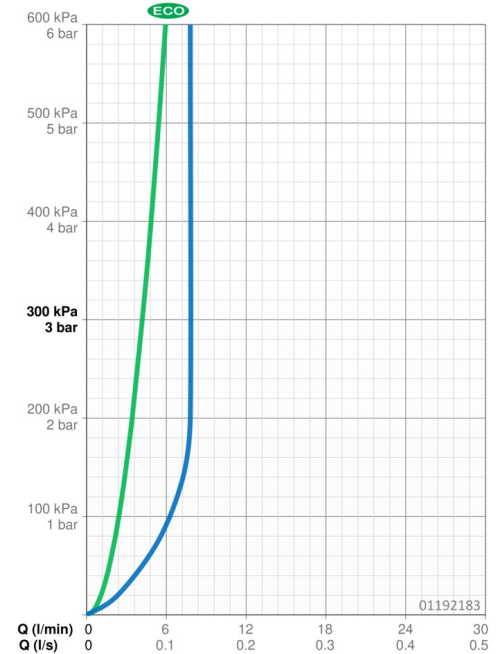

Technical data

Flow properties

Eco-flow at 3 bar	4.2 l/min
Flow-rate at 3 bar (with flow controller)	7.8 l/min

Technical properties

DN-size (nominal dimension)	DN15
Hot water supply	max. +80°C
Working pressure	0.5-10 bar
Connection size	Ø 10 mm
Projection	157 mm
Backflow prevention (EN1717)	AA
Material	Brass

Regulations

EN standard	EN 817
Noise class	I (ISO 3822)

Approvals and Declarations

KIWA	K6116/08
ABP	P-IX 29887/IA
Declaration of conformity	DoC