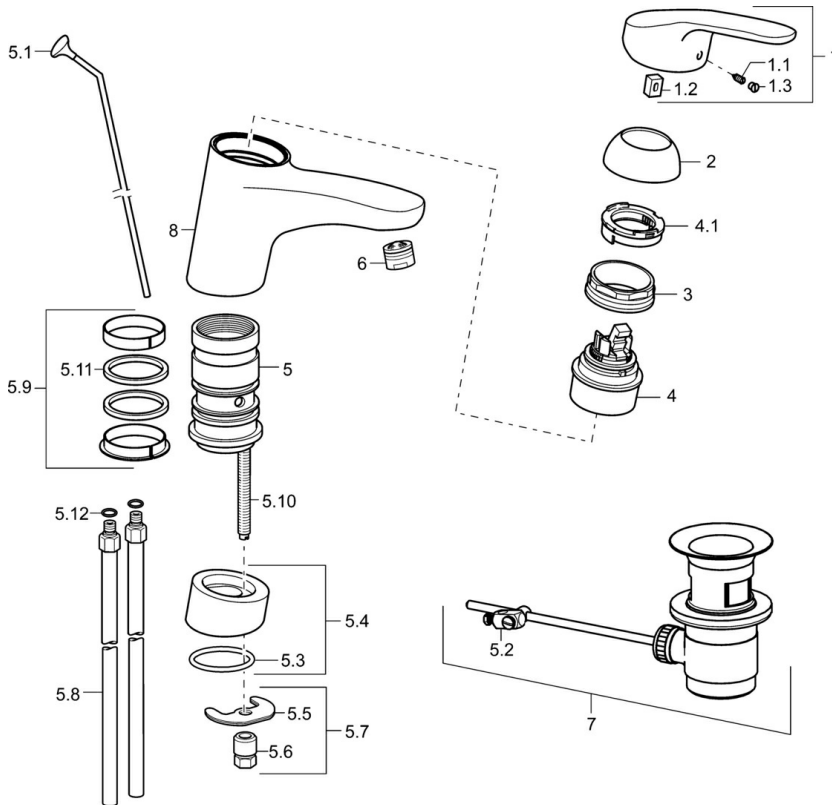

EAN: 4015474271210
static.hansa.com/01192183

- Washbasin
- Single-lever
- Deck mounted
- Chrome
- Swivel spout
- PCA® - constant flow rate regardless of pressure variations
- Hot/Cold symbols, Single operating lever/handle
- Pop-up waste with draw-rod
- Limitation option for maximum temperature and flow-rate, Adjustable hot water stop (included, retrofittable)
- ø 48 mm ceramic eco cartridge for flow and temperature control
- Copper inlet pipes
- Inner body made of DZR brass

Technical data

Flow properties

Eco-flow at 3 bar	4.2 l/min
Flow-rate at 3 bar (with flow controller)	7.8 l/min

Technical properties

DN-size (nominal dimension)	DN15
Hot water supply	max. +80°C
Working pressure	0.5-10 bar
Connection size	Ø 10 mm
Projection	157 mm
Backflow prevention (EN1717)	AA
Material	Brass

Regulations

EN standard	EN 817
Noise class	I (ISO 3822)

Approvals and Declarations

KIWA	K6116/08
ABP	P-IX 29887/IA
Declaration of conformity	DoC

Spare parts

SP01192183

	Name	Code
1	Lever, L=93 mm	01880083
1	Long lever, L=138	01880076
1.1	Screw, M5x8, SW2.5	59904755
1.2	Bushing	59904778
1.3	Symbol plug Grey	59912112
2	Covering cap	59912647
3	Fixing screw, M50x1, SW45	59904890
4	Cartridge, 4.8 eco	59904601
4.1	Hot water limiter	59904759
5.1	Pop-up operating rod Discontinued	59914050
5.2	Swivel joint	59904624
5.4	Raising socket	59914051
5.5	Fixing plate	59904765
5.6	Screw, M8x1, SW13	59904766
5.7	Fixing set	59910749
5.8	Coupling pipe, L=430, M10x1	59912550
5.9	Sealing kit	59912646
5.10	Fixing screw, M8x1, L=140	59912474
5.11	Gasket, 40.3x6	59911387
5.12	O-ring, d 7.65x1.78	59902337
6	Aerator, M24x1 (2011-)	59913739
7	Pop-up waste	59904620
8	Spout Discontinued	59914052