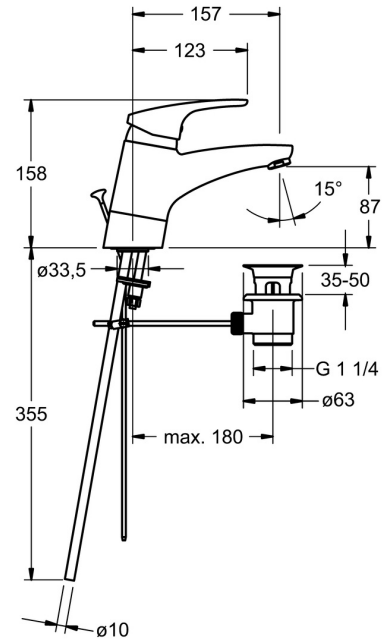

EAN: 4015474271210
static.hansa.com/01192183

- Washbasin
- Single-lever
- Deck mounted
- Chrome
- Swivel spout
- PCA® - constant flow rate regardless of pressure variations
- Hot/Cold symbols, Single operating lever/handle
- Pop-up waste with draw-rod
- Limitation option for maximum temperature and flow-rate, Adjustable hot water stop (included, retrofittable)
- ø 48 mm ceramic eco cartridge for flow and temperature control
- Copper inlet pipes
- Inner body made of DZR brass

Technical data

Flow properties

Eco-flow at 3 bar	4.2 l/min
Flow-rate at 3 bar (with flow controller)	7.8 l/min

Technical properties

DN-size (nominal dimension)	DN15
Hot water supply	max. +80°C
Working pressure	0.5-10 bar
Connection size	Ø 10 mm
Projection	157 mm
Backflow prevention (EN1717)	AA
Material	Brass

Regulations

EN standard	EN 817
Noise class	I (ISO 3822)

Approvals and Declarations

KIWA	K6116/08
ABP	P-IX 29887/IA
Declaration of conformity	DoC

Spare parts

SP01192183

	Name	Code
1	Lever, L=93 mm	01880083
1	Long lever, L=138	01880076
1.1	Screw, M5x8, SW2.5	59904755
1.2	Bushing	59904778
1.3	Symbol plug Grey	59912112
2	Covering cap	59912647
3	Fixing screw, M50x1, SW45	59904890
4	Cartridge, 4.8 eco	59904601
4.1	Hot water limiter	59904759
5.1	Pop-up operating rod Discontinued	59914050
5.2	Swivel joint	59904624
5.4	Raising socket	59914051
5.5	Fixing plate	59904765
5.6	Screw, M8x1, SW13	59904766
5.7	Fixing set	59910749
5.8	Coupling pipe, L=430, M10x1	59912550
5.9	Sealing kit	59912646
5.10	Fixing screw, M8x1, L=140	59912474
5.11	Gasket, 40.3x6	59911387
5.12	O-ring, d 7.65x1.78	59902337
6	Aerator, M24x1 (2011-)	59913739
7	Pop-up waste	59904620
8	Spout Discontinued	59914052