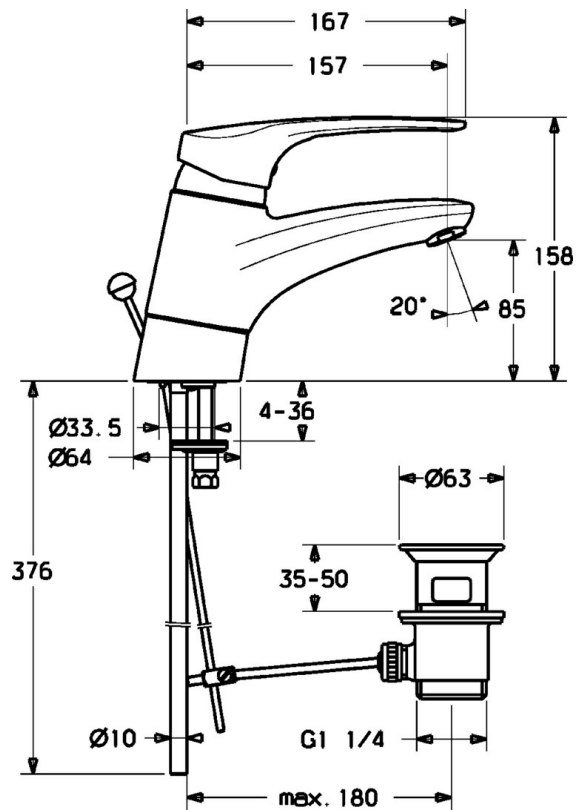

EAN: 4015474078482  
[static.hansa.com/01192176](http://static.hansa.com/01192176)

- Health & Care
- Single-lever
- Deck mounted
- Chrome
- Swivel spout
- Standard aerator
- Long shape, Hot/Cold symbols, Single operating lever/handle
- Pop-up waste with draw-rod
- Limitation option for maximum temperature and flow-rate, Adjustable hot water stop (included, retrofittable)
- $\varnothing$  48 mm ceramic eco cartridge for flow and temperature control
- Copper inlet pipes
- Waterways without nickel coating

### Technical properties

DN-size (nominal dimension)	<b>DN15</b>
Hot water supply	<b>max. +80°C</b>
Working pressure	<b>0.5-10 bar</b>
Connection size	<b><math>\varnothing</math>10</b>
Projection	<b>157 mm</b>
Material	<b>Brass</b>

### SP01192173

	Name	Code
1	Lever, L=87 mm	59914195
1	Long lever, L=138	01880076
1.1	Screw, M5x8, SW2.5	59904755
1.2	Bushing	59904778
1.3	Symbol plug Grey	59912112
2	Covering cap	59912647
3	Fixing screw, M50x1, SW45	59904890
4	Cartridge, 4.8 eco	59904601
4.1	Hot water limiter	59904759
5.1	Pop-up operating rod	59912505
5.2	Swivel joint	59904624
5.3	Gasket, 37x48x3.5	59911422
5.5	Fixing plate	59904765
5.6	Screw, M8x1, SW13	59904766
5.7	Fixing set	59910749
5.8	Coupling pipe, L=430, M10x1	59912550
5.8	Flexible pipe, L=430, G3/8-M10x1	59912515
5.9	Sealing kit	59912646
5.10	Fixing screw, M8x1, L=140	59912474
5.11	Gasket, 40.3x6	59911387
5.12	O-ring, d 7.65x1.78	59902337
5.13	Gasket, 9.5x14.4x2	59912551
6	Aerator, M24x1 STD HC A	59902366
6	Aerator, M24x1 A White Discontinued	59905419
6	Aerator, M24x1 (2011-)	59913739
6.1	Aerator, M22/24 A	59902081
7	Pop-up waste	59904620
8	Spout Discontinued	59912644