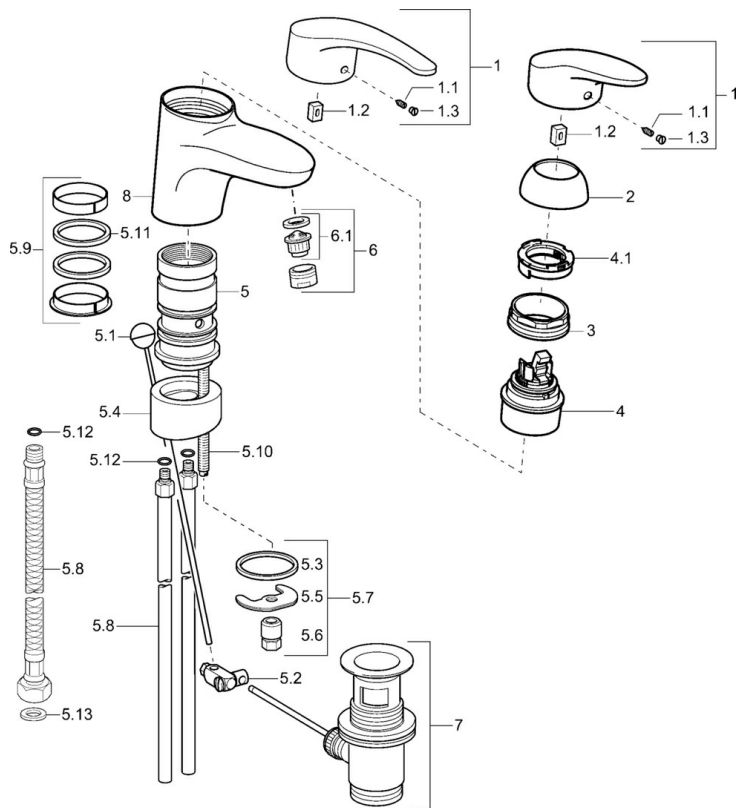

EAN: 4015474078482  
[static.hansa.com/01192176](http://static.hansa.com/01192176)

- Health & Care
- Single-lever
- Deck mounted
- Chrome
- Swivel spout
- Standard aerator
- Long shape, Hot/Cold symbols, Single operating lever/handle
- Pop-up waste with draw-rod
- Limitation option for maximum temperature and flow-rate, Adjustable hot water stop (included, retrofittable)
- $\varnothing$  48 mm ceramic eco cartridge for flow and temperature control
- Copper inlet pipes
- Waterways without nickel coating

## Technical data

### Technical properties

DN-size (nominal dimension)	<b>DN15</b>
Hot water supply	<b>max. +80°C</b>
Working pressure	<b>0.5-10 bar</b>
Connection size	<b><math>\varnothing</math>10</b>
Projection	<b>157 mm</b>
Material	<b>Brass</b>

### SP01192173

	Name	Code
1	Lever, L=87 mm	59914195
1	Long lever, L=138	01880076
1.1	Screw, M5x8, SW2.5	59904755
1.2	Bushing	59904778
1.3	Symbol plug Grey	59912112
2	Covering cap	59912647
3	Fixing screw, M50x1, SW45	59904890
4	Cartridge, 4.8 eco	59904601
4.1	Hot water limiter	59904759
5.1	Pop-up operating rod	59912505
5.2	Swivel joint	59904624
5.3	Gasket, 37x48x3.5	59911422
5.5	Fixing plate	59904765
5.6	Screw, M8x1, SW13	59904766
5.7	Fixing set	59910749
5.8	Coupling pipe, L=430, M10x1	59912550
5.8	Flexible pipe, L=430, G3/8-M10x1	59912515
5.9	Sealing kit	59912646
5.10	Fixing screw, M8x1, L=140	59912474
5.11	Gasket, 40.3x6	59911387
5.12	O-ring, d 7.65x1.78	59902337
5.13	Gasket, 9.5x14.4x2	59912551
6	Aerator, M24x1 STD HC A	59902366
6	Aerator, M24x1 A White Discontinued	59905419
6	Aerator, M24x1 (2011-)	59913739
6.1	Aerator, M22/24 A	59902081
7	Pop-up waste	59904620
8	Spout Discontinued	59912644