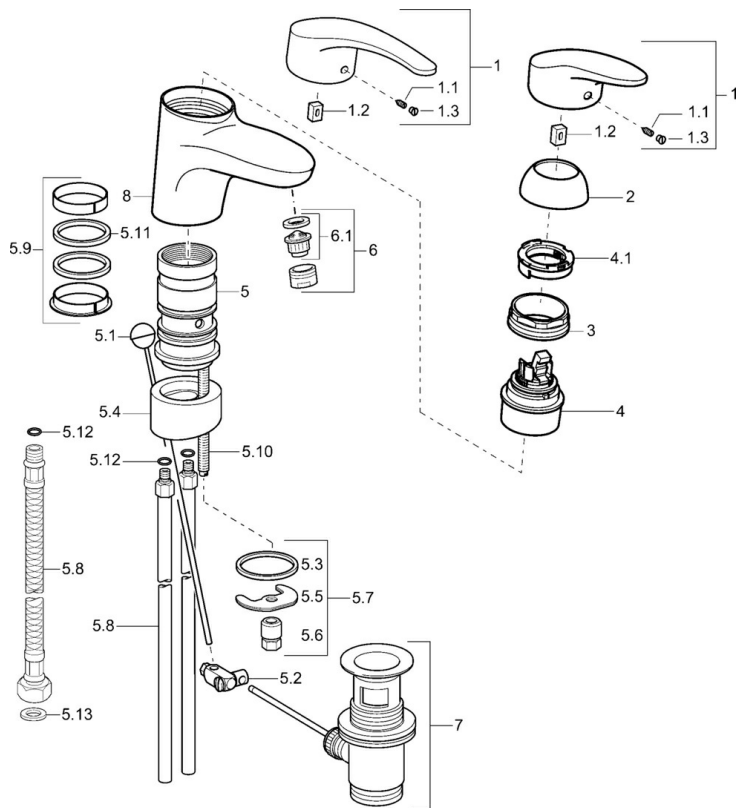

EAN: 4015474078451  
[static.hansa.com/0119217382](https://static.hansa.com/0119217382)

- Washbasin
- Single-lever
- Deck mounted
- White
- Swivel spout
- Standard aerator
- Hot/Cold symbols, Single operating lever/handle
- Pop-up waste with draw-rod
- Limitation option for maximum temperature and flow-rate, Adjustable hot water stop (included, retrofittable)
- $\varnothing$  48 mm ceramic eco cartridge for flow and temperature control
- Copper inlet pipes
- Waterways without nickel coating

## Technical data

### Technical properties

DN-size (nominal dimension)	<b>DN15</b>
Hot water supply	<b>max. +80°C</b>
Working pressure	<b>0.5-10 bar</b>
Connection size	<b>Ø10</b>
Projection	<b>157 mm</b>
Material	<b>Brass</b>

### SP01192173

	Name	Code
1	Lever, L=87 mm	59914195
1	Long lever, L=138	01880076
1.1	Screw, M5x8, SW2.5	59904755
1.2	Bushing	59904778
1.3	Symbol plug Grey	59912112
2	Covering cap	59912647
3	Fixing screw, M50x1, SW45	59904890
4	Cartridge, 4.8 eco	59904601
4.1	Hot water limiter	59904759
5.1	Pop-up operating rod	59912505
5.2	Swivel joint	59904624
5.3	Gasket, 37x48x3.5	59911422
5.5	Fixing plate	59904765
5.6	Screw, M8x1, SW13	59904766
5.7	Fixing set	59910749
5.8	Coupling pipe, L=430, M10x1	59912550
5.8	Flexible pipe, L=430, G3/8-M10x1	59912515
5.9	Sealing kit	59912646
5.10	Fixing screw, M8x1, L=140	59912474
5.11	Gasket, 40.3x6	59911387
5.12	O-ring, d 7.65x1.78	59902337
5.13	Gasket, 9.5x14.4x2	59912551
6	Aerator, M24x1 STD HC A	59902366
6	Aerator, M24x1 A White Discontinued	59905419
6	Aerator, M24x1 (2011-)	59913739
6.1	Aerator, M22/24 A	59902081
7	Pop-up waste	59904620
8	Spout Discontinued	59912644