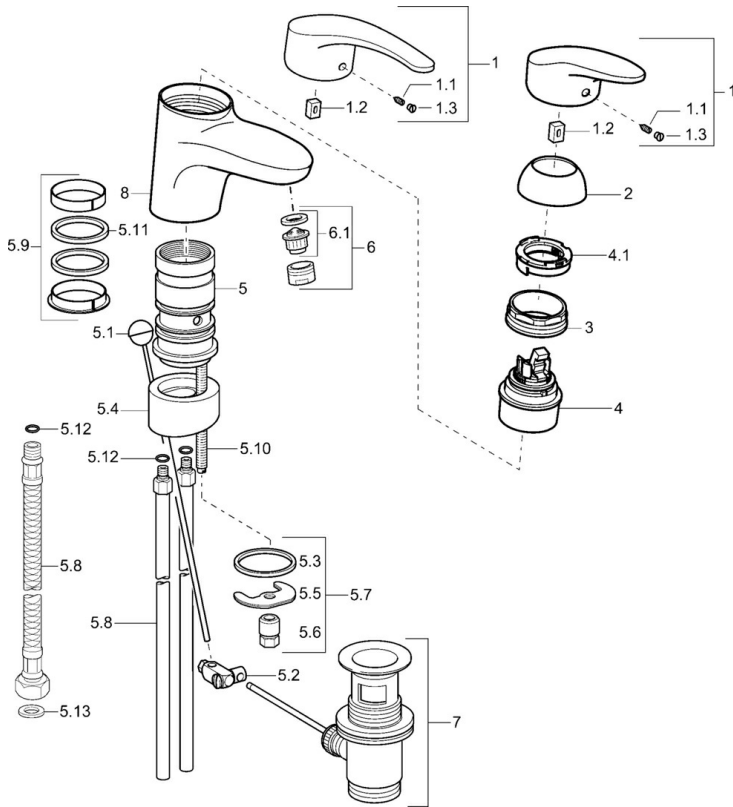

EAN: 4015474078444
static.hansa.com/01192173

- Washbasin
- Single-lever
- Deck mounted
- Chrome
- Swivel spout
- Standard aerator
- Hot/Cold symbols, Single operating lever/handle
- Pop-up waste with draw-rod
- Limitation option for maximum temperature and flow-rate, Adjustable hot water stop (included, retrofittable)
- \varnothing 48 mm ceramic eco cartridge for flow and temperature control
- Copper inlet pipes
- Waterways without nickel coating

Technical data

Technical properties

DN-size (nominal dimension)	DN15
Hot water supply	max. +80°C
Working pressure	0.5-10 bar
Connection size	Ø10
Projection	157 mm
Material	Brass

Regulations

EN standard	EN 817
-------------	---------------

Spare parts

SP01192173

	Name	Code
1	Lever, L=87 mm	59914195
1	Long lever, L=138	01880076
1.1	Screw, M5x8, SW2.5	59904755
1.2	Bushing	59904778
1.3	Symbol plug Grey	59912112
2	Covering cap	59912647
3	Fixing screw, M50x1, SW45	59904890
4	Cartridge, 4.8 eco	59904601
4.1	Hot water limiter	59904759
5.1	Pop-up operating rod	59912505
5.2	Swivel joint	59904624
5.3	Gasket, 37x48x3.5	59911422
5.5	Fixing plate	59904765
5.6	Screw, M8x1, SW13	59904766
5.7	Fixing set	59910749
5.8	Coupling pipe, L=430, M10x1	59912550
5.8	Flexible pipe, L=430, G3/8-M10x1	59912515
5.9	Sealing kit	59912646
5.10	Fixing screw, M8x1, L=140	59912474
5.11	Gasket, 40.3x6	59911387
5.12	O-ring, d 7.65x1.78	59902337
5.13	Gasket, 9.5x14.4x2	59912551
6	Aerator, M24x1 STD HC A	59902366
6	Aerator, M24x1 A White Discontinued	59905419
6	Aerator, M24x1 (2011-)	59913739
6.1	Aerator, M22/24 A	59902081
7	Pop-up waste	59904620
8	Spout Discontinued	59912644