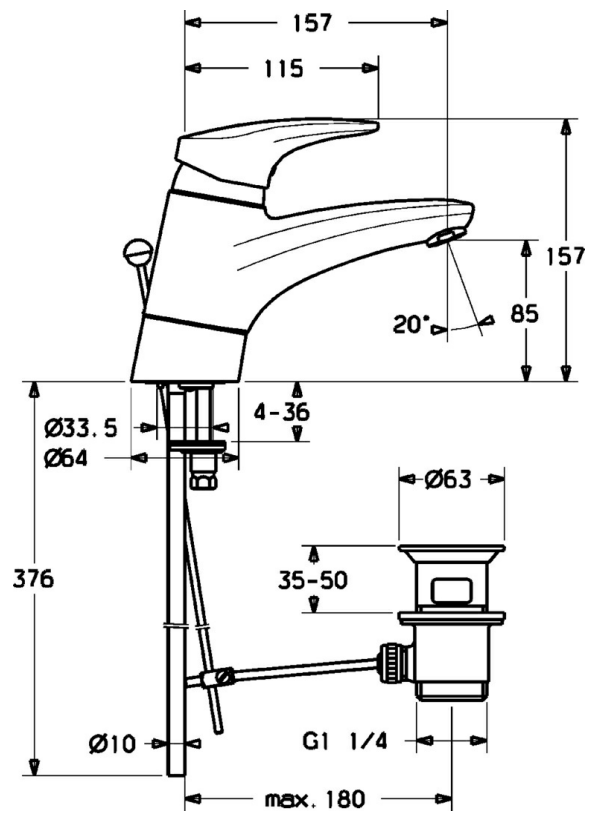

EAN: 4015474078444
static.hansa.com/01192173

- Washbasin
- Single-lever
- Deck mounted
- Chrome
- Swivel spout
- Standard aerator
- Hot/Cold symbols, Single operating lever/handle
- Pop-up waste with draw-rod
- Limitation option for maximum temperature and flow-rate, Adjustable hot water stop (included, retrofittable)
- \varnothing 48 mm ceramic eco cartridge for flow and temperature control
- Copper inlet pipes
- Waterways without nickel coating

Technical data

Technical properties

DN-size (nominal dimension)	DN15
Hot water supply	max. +80°C
Working pressure	0.5-10 bar
Connection size	Ø10
Projection	157 mm
Material	Brass

Regulations

EN standard	EN 817
-------------	---------------

Spare parts

SP01192173

	Name	Code
1	Lever, L=87 mm	59914195
1	Long lever, L=138	01880076
1.1	Screw, M5x8, SW2.5	59904755
1.2	Bushing	59904778
1.3	Symbol plug Grey	59912112
2	Covering cap	59912647
3	Fixing screw, M50x1, SW45	59904890
4	Cartridge, 4.8 eco	59904601
4.1	Hot water limiter	59904759
5.1	Pop-up operating rod	59912505
5.2	Swivel joint	59904624
5.3	Gasket, 37x48x3.5	59911422
5.5	Fixing plate	59904765
5.6	Screw, M8x1, SW13	59904766
5.7	Fixing set	59910749
5.8	Coupling pipe, L=430, M10x1	59912550
5.8	Flexible pipe, L=430, G3/8-M10x1	59912515
5.9	Sealing kit	59912646
5.10	Fixing screw, M8x1, L=140	59912474
5.11	Gasket, 40.3x6	59911387
5.12	O-ring, d 7.65x1.78	59902337
5.13	Gasket, 9.5x14.4x2	59912551
6	Aerator, M24x1 STD HC A	59902366
6	Aerator, M24x1 A White Discontinued	59905419
6	Aerator, M24x1 (2011-)	59913739
6.1	Aerator, M22/24 A	59902081
7	Pop-up waste	59904620
8	Spout Discontinued	59912644