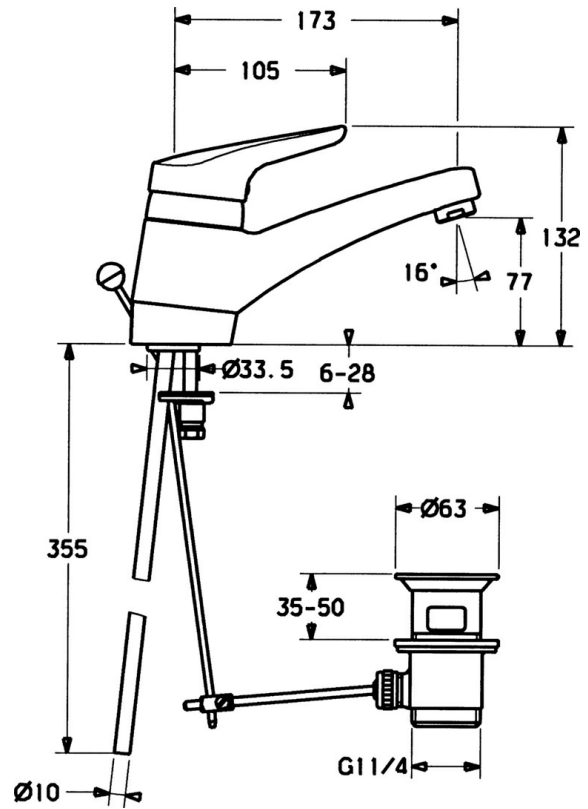

EAN: 4015474540774
static.hansa.com/0119210290

- Washbasin
- Single-lever
- Deck mounted
- Chrome/Gold
- Swivel spout
- Standard aerator
- Single operating lever/handle, Hot/Cold symbols
- Pop-up waste with draw-rod
- \varnothing 48 mm ceramic eco cartridge for flow and temperature control
- Copper inlet pipes
- Rapid installation system

Technical data

Flow properties

Flow-rate at 3 bar **13.2 l/min**

Technical properties

DN-size (nominal dimension) **DN15**
 Hot water supply **max. +80°C**
 Working pressure **0.5-10 bar**
 Connection size **Ø10**
 Projection **173 mm**
 Material **Brass**

Regulations

EN standard **EN 817**

Spare parts

SP01192102

	Name	Code
1	Lever, (-2004)	59901882
1.1	Screw, M5x8, SW2.5	59904755
1.2	Bushing	59904778
1.3	Plug, hot/cold	59906705
3	Fixing screw, M50x1, SW45	59904890
4	Cartridge, 4.8 eco	59904601
4.2	Hot water limiter	59904759
5.2	Swivel joint	59904624
5.3	Gasket, 48x33.5x2	59902283
5.5	Screw, M8x1, SW13	59904766
5.6	O-ring kit	59904964
5.7	Fixing set	59910749
5.9	O-ring, 42x3.5	59904764
6	Aerator, M24x1 A White Discontinued	59905419
6	Aerator, M24x1 STD HC A	59902366
6.1	Aerator, M22/24 A	59902081
8	Pop-up waste	59904620