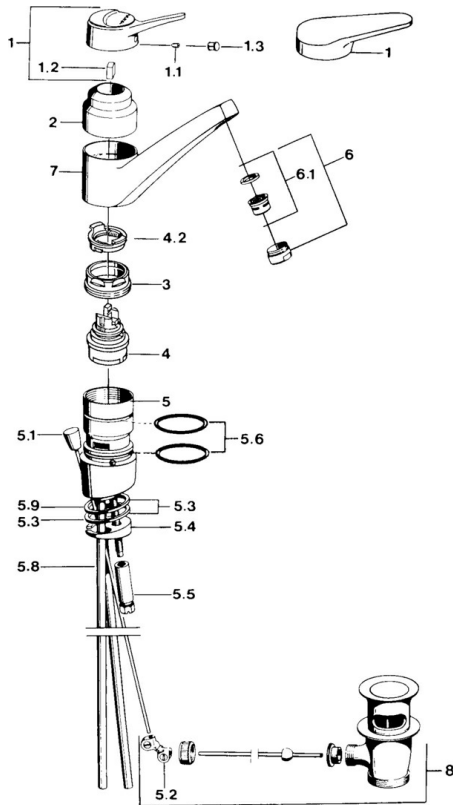

EAN: 4015474540774
static.hansa.com/0119210290

- Washbasin
- Single-lever
- Deck mounted
- Chrome/Gold
- Swivel spout
- Standard aerator
- Single operating lever/handle, Hot/Cold symbols
- Pop-up waste with draw-rod
- \varnothing 48 mm ceramic eco cartridge for flow and temperature control
- Copper inlet pipes
- Rapid installation system

Technical data

Flow properties

Flow-rate at 3 bar **13.2 l/min**

Technical properties

DN-size (nominal dimension) **DN15**
 Hot water supply **max. +80°C**
 Working pressure **0.5-10 bar**
 Connection size **Ø10**
 Projection **173 mm**
 Material **Brass**

Regulations

EN standard **EN 817**

Spare parts

SP01192102

	Name	Code
1	Lever, (-2004)	59901882
1.1	Screw, M5x8, SW2.5	59904755
1.2	Bushing	59904778
1.3	Plug, hot/cold	59906705
3	Fixing screw, M50x1, SW45	59904890
4	Cartridge, 4.8 eco	59904601
4.2	Hot water limiter	59904759
5.2	Swivel joint	59904624
5.3	Gasket, 48x33.5x2	59902283
5.5	Screw, M8x1, SW13	59904766
5.6	O-ring kit	59904964
5.7	Fixing set	59910749
5.9	O-ring, 42x3.5	59904764
6	Aerator, M24x1 A White Discontinued	59905419
6	Aerator, M24x1 STD HC A	59902366
6.1	Aerator, M22/24 A	59902081
8	Pop-up waste	59904620