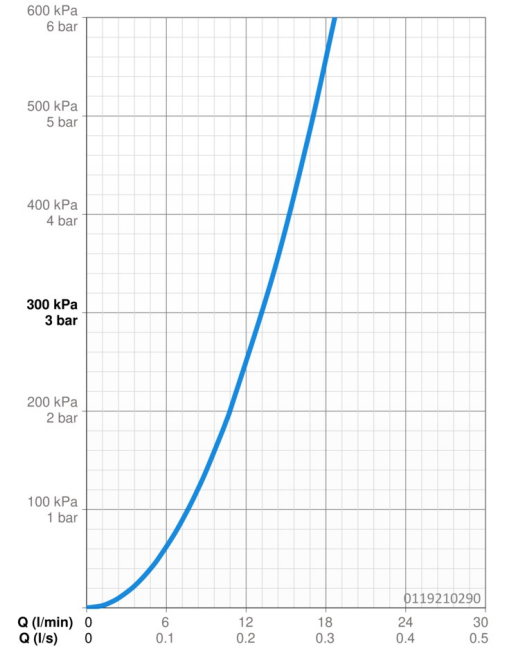

EAN: 4015474540774
static.hansa.com/0119210290

- Washbasin
- Single-lever
- Deck mounted
- Chrome/Gold
- Swivel spout
- Standard aerator
- Single operating lever/handle, Hot/Cold symbols
- Pop-up waste with draw-rod
- \varnothing 48 mm ceramic eco cartridge for flow and temperature control
- Copper inlet pipes
- Rapid installation system

Technical data

Flow properties

Flow-rate at 3 bar **13.2 l/min**

Technical properties

DN-size (nominal dimension) **DN15**
 Hot water supply **max. +80°C**
 Working pressure **0.5-10 bar**
 Connection size **Ø10**
 Projection **173 mm**
 Material **Brass**

Regulations

EN standard **EN 817**

Spare parts

SP01192102

	Name	Code
1	Lever, (-2004)	59901882
1.1	Screw, M5x8, SW2.5	59904755
1.2	Bushing	59904778
1.3	Plug, hot/cold	59906705
3	Fixing screw, M50x1, SW45	59904890
4	Cartridge, 4.8 eco	59904601
4.2	Hot water limiter	59904759
5.2	Swivel joint	59904624
5.3	Gasket, 48x33.5x2	59902283
5.5	Screw, M8x1, SW13	59904766
5.6	O-ring kit	59904964
5.7	Fixing set	59910749
5.9	O-ring, 42x3.5	59904764
6	Aerator, M24x1 A White Discontinued	59905419
6	Aerator, M24x1 STD HC A	59902366
6.1	Aerator, M22/24 A	59902081
8	Pop-up waste	59904620