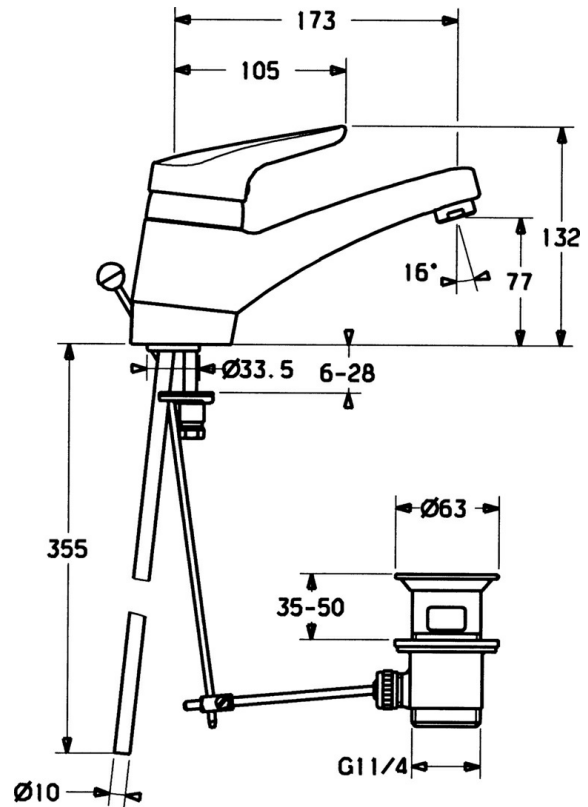

EAN: 4015474640788
static.hansa.com/0119210282

- Washbasin
- Single-lever
- Deck mounted
- White
- Swivel spout
- Standard aerator
- Single operating lever/handle, Hot/Cold symbols
- Pop-up waste with draw-rod
- \varnothing 48 mm ceramic eco cartridge for flow and temperature control
- Copper inlet pipes
- Rapid installation system

Technical data

Flow properties

Flow-rate at 3 bar **13.2 l/min**

Technical properties

DN-size (nominal dimension) **DN15**
 Hot water supply **max. +80°C**
 Working pressure **0.5-10 bar**
 Connection size **Ø10**
 Projection **173 mm**
 Material **Brass**

Regulations

EN standard **EN 817**

Spare parts

SP01192102

	Name	Code
1	Lever, (-2004)	59901882
1.1	Screw, M5x8, SW2.5	59904755
1.2	Bushing	59904778
1.3	Plug, hot/cold	59906705
3	Fixing screw, M50x1, SW45	59904890
4	Cartridge, 4.8 eco	59904601
4.2	Hot water limiter	59904759
5.2	Swivel joint	59904624
5.3	Gasket, 48x33.5x2	59902283
5.5	Screw, M8x1, SW13	59904766
5.6	O-ring kit	59904964
5.7	Fixing set	59910749
5.9	O-ring, 42x3.5	59904764
6	Aerator, M24x1 A White Discontinued	59905419
6	Aerator, M24x1 STD HC A	59902366
6.1	Aerator, M22/24 A	59902081
8	Pop-up waste	59904620