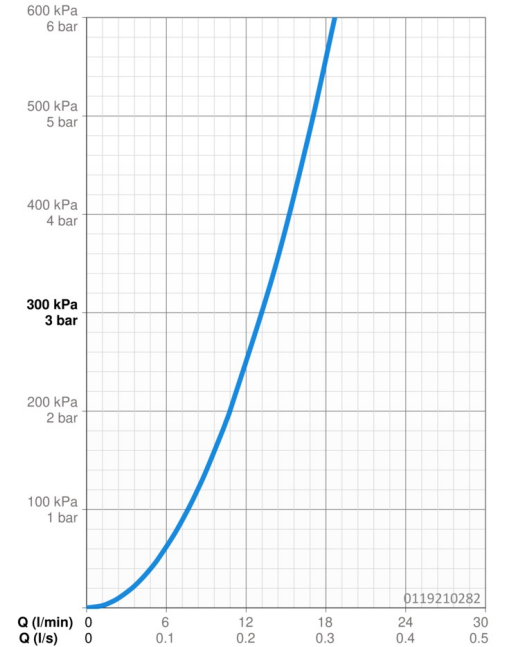

EAN: 4015474640788
static.hansa.com/0119210282

- Washbasin
- Single-lever
- Deck mounted
- White
- Swivel spout
- Standard aerator
- Single operating lever/handle, Hot/Cold symbols
- Pop-up waste with draw-rod
- \varnothing 48 mm ceramic eco cartridge for flow and temperature control
- Copper inlet pipes
- Rapid installation system

Technical data

Flow properties

Flow-rate at 3 bar **13.2 l/min**

Technical properties

DN-size (nominal dimension) **DN15**
 Hot water supply **max. +80°C**
 Working pressure **0.5-10 bar**
 Connection size **Ø10**
 Projection **173 mm**
 Material **Brass**

Regulations

EN standard **EN 817**

Spare parts

SP01192102

	Name	Code
1	Lever, (-2004)	59901882
1.1	Screw, M5x8, SW2.5	59904755
1.2	Bushing	59904778
1.3	Plug, hot/cold	59906705
3	Fixing screw, M50x1, SW45	59904890
4	Cartridge, 4.8 eco	59904601
4.2	Hot water limiter	59904759
5.2	Swivel joint	59904624
5.3	Gasket, 48x33.5x2	59902283
5.5	Screw, M8x1, SW13	59904766
5.6	O-ring kit	59904964
5.7	Fixing set	59910749
5.9	O-ring, 42x3.5	59904764
6	Aerator, M24x1 A White Discontinued	59905419
6	Aerator, M24x1 STD HC A	59902366
6.1	Aerator, M22/24 A	59902081
8	Pop-up waste	59904620