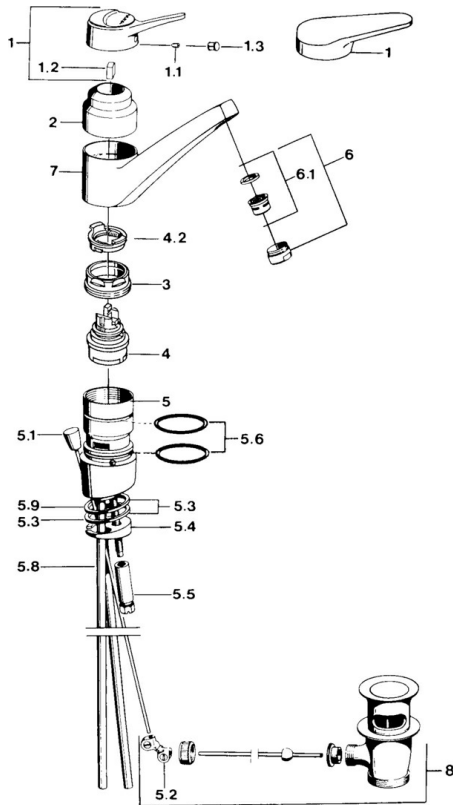

EAN: 4015474640788
static.hansa.com/0119210282

- Washbasin
- Single-lever
- Deck mounted
- White
- Swivel spout
- Standard aerator
- Single operating lever/handle, Hot/Cold symbols
- Pop-up waste with draw-rod
- \varnothing 48 mm ceramic eco cartridge for flow and temperature control
- Copper inlet pipes
- Rapid installation system

Technical data

Flow properties

Flow-rate at 3 bar **13.2 l/min**

Technical properties

DN-size (nominal dimension) **DN15**
 Hot water supply **max. +80°C**
 Working pressure **0.5-10 bar**
 Connection size **Ø10**
 Projection **173 mm**
 Material **Brass**

Regulations

EN standard **EN 817**

Spare parts

SP01192102

	Name	Code
1	Lever, (-2004)	59901882
1.1	Screw, M5x8, SW2.5	59904755
1.2	Bushing	59904778
1.3	Plug, hot/cold	59906705
3	Fixing screw, M50x1, SW45	59904890
4	Cartridge, 4.8 eco	59904601
4.2	Hot water limiter	59904759
5.2	Swivel joint	59904624
5.3	Gasket, 48x33.5x2	59902283
5.5	Screw, M8x1, SW13	59904766
5.6	O-ring kit	59904964
5.7	Fixing set	59910749
5.9	O-ring, 42x3.5	59904764
6	Aerator, M24x1 A White Discontinued	59905419
6	Aerator, M24x1 STD HC A	59902366
6.1	Aerator, M22/24 A	59902081
8	Pop-up waste	59904620