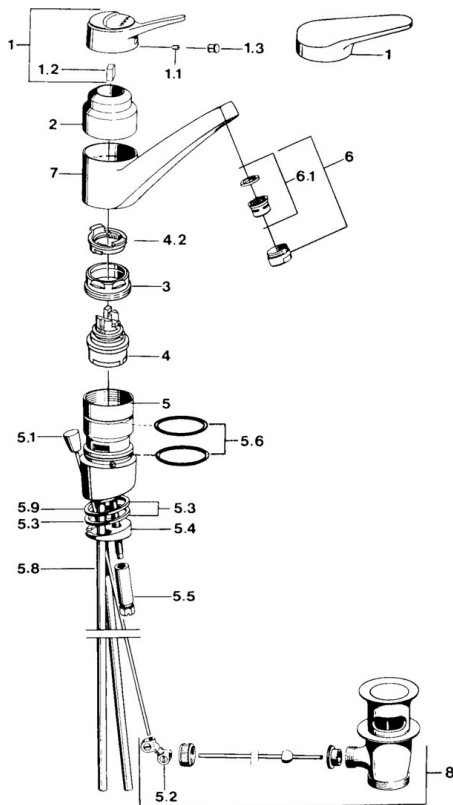

EAN: 4015474641471
static.hansa.com/01192102

- Washbasin
- Single-lever
- Deck mounted
- Chrome
- Swivel spout
- Standard aerator
- Single operating lever/handle, Hot/Cold symbols
- Pop-up waste with draw-rod
- \varnothing 48 mm ceramic eco cartridge for flow and temperature control
- Copper inlet pipes
- Rapid installation system

Technical data

Flow properties

Flow-rate at 3 bar **13.2 l/min**

Technical properties

DN-size (nominal dimension) **DN15**
 Hot water supply **max. +80°C**
 Working pressure **0.5-10 bar**
 Connection size **Ø10**
 Projection **173 mm**
 Material **Brass**

Regulations

EN standard **EN 817**

Spare parts

SP01192102

	Name	Code
1	Lever, (-2004)	59901882
1.1	Screw, M5x8, SW2.5	59904755
1.2	Bushing	59904778
1.3	Plug, hot/cold	59906705
3	Fixing screw, M50x1, SW45	59904890
4	Cartridge, 4.8 eco	59904601
4.2	Hot water limiter	59904759
5.2	Swivel joint	59904624
5.3	Gasket, 48x33.5x2	59902283
5.5	Screw, M8x1, SW13	59904766
5.6	O-ring kit	59904964
5.7	Fixing set	59910749
5.9	O-ring, 42x3.5	59904764
6	Aerator, M24x1 A White Discontinued	59905419
6	Aerator, M24x1 STD HC A	59902366
6.1	Aerator, M22/24 A	59902081
8	Pop-up waste	59904620