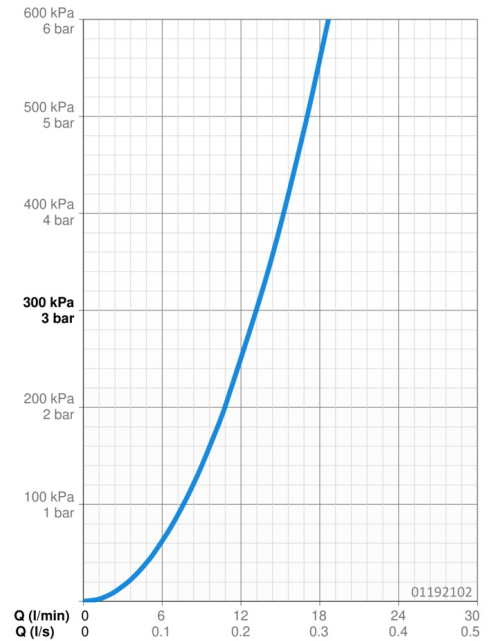

EAN: 4015474641471
static.hansa.com/01192102

- Washbasin
- Single-lever
- Deck mounted
- Chrome
- Swivel spout
- Standard aerator
- Single operating lever/handle, Hot/Cold symbols
- Pop-up waste with draw-rod
- \varnothing 48 mm ceramic eco cartridge for flow and temperature control
- Copper inlet pipes
- Rapid installation system

Technical data

Flow properties

Flow-rate at 3 bar **13.2 l/min**

Technical properties

DN-size (nominal dimension) **DN15**
 Hot water supply **max. +80°C**
 Working pressure **0.5-10 bar**
 Connection size **Ø10**
 Projection **173 mm**
 Material **Brass**

Regulations

EN standard **EN 817**

Spare parts

SP01192102

	Name	Code
1	Lever, (-2004)	59901882
1.1	Screw, M5x8, SW2.5	59904755
1.2	Bushing	59904778
1.3	Plug, hot/cold	59906705
3	Fixing screw, M50x1, SW45	59904890
4	Cartridge, 4.8 eco	59904601
4.2	Hot water limiter	59904759
5.2	Swivel joint	59904624
5.3	Gasket, 48x33.5x2	59902283
5.5	Screw, M8x1, SW13	59904766
5.6	O-ring kit	59904964
5.7	Fixing set	59910749
5.9	O-ring, 42x3.5	59904764
6	Aerator, M24x1 A White Discontinued	59905419
6	Aerator, M24x1 STD HC A	59902366
6.1	Aerator, M22/24 A	59902081
8	Pop-up waste	59904620