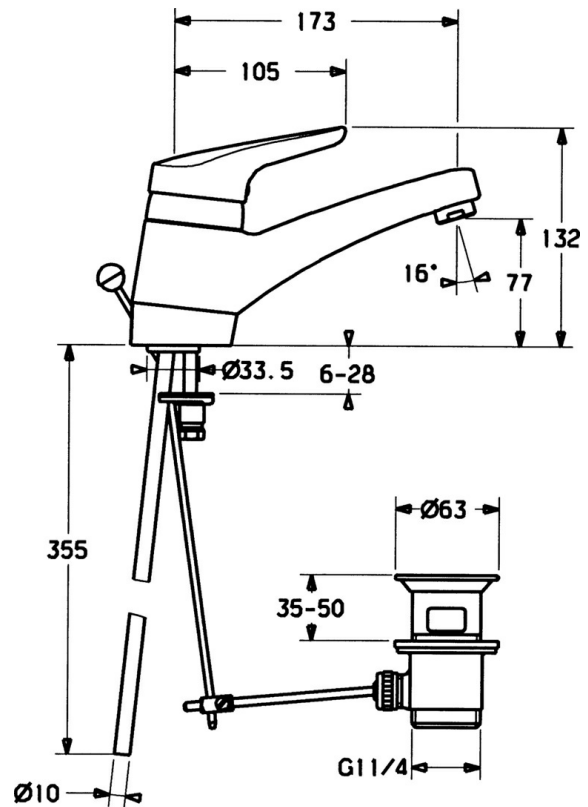

EAN: 4015474641471
static.hansa.com/01192102

- Washbasin
- Single-lever
- Deck mounted
- Chrome
- Swivel spout
- Standard aerator
- Single operating lever/handle, Hot/Cold symbols
- Pop-up waste with draw-rod
- \varnothing 48 mm ceramic eco cartridge for flow and temperature control
- Copper inlet pipes
- Rapid installation system

Technical data

Flow properties

Flow-rate at 3 bar **13.2 l/min**

Technical properties

DN-size (nominal dimension) **DN15**
 Hot water supply **max. +80°C**
 Working pressure **0.5-10 bar**
 Connection size **Ø10**
 Projection **173 mm**
 Material **Brass**

Regulations

EN standard **EN 817**

Spare parts

SP01192102

	Name	Code
1	Lever, (-2004)	59901882
1.1	Screw, M5x8, SW2.5	59904755
1.2	Bushing	59904778
1.3	Plug, hot/cold	59906705
3	Fixing screw, M50x1, SW45	59904890
4	Cartridge, 4.8 eco	59904601
4.2	Hot water limiter	59904759
5.2	Swivel joint	59904624
5.3	Gasket, 48x33.5x2	59902283
5.5	Screw, M8x1, SW13	59904766
5.6	O-ring kit	59904964
5.7	Fixing set	59910749
5.9	O-ring, 42x3.5	59904764
6	Aerator, M24x1 A White Discontinued	59905419
6	Aerator, M24x1 STD HC A	59902366
6.1	Aerator, M22/24 A	59902081
8	Pop-up waste	59904620