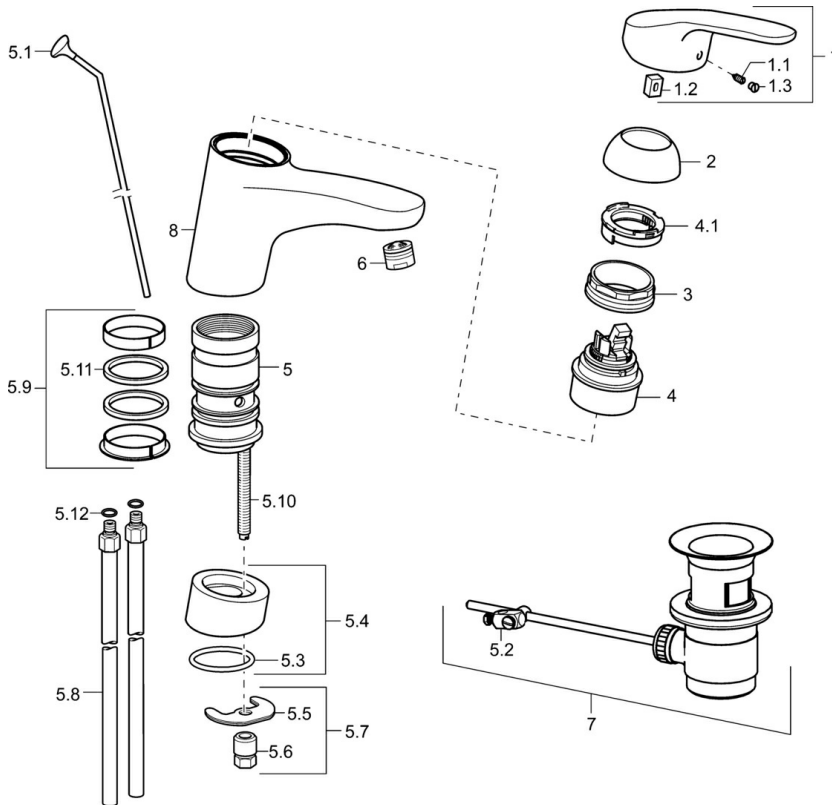

EAN: 4015474271197
static.hansa.com/01182183

- Washbasin
- Single-lever
- Deck mounted
- Chrome
- Swivel spout
- PCA® - constant flow rate regardless of pressure variations, Adjustable flow angle
- Hot/Cold symbols, Single operating lever/handle
- Limitation option for maximum temperature and flow-rate, Adjustable hot water stop (included, retrofittable)
- ϕ 48 mm ceramic eco cartridge for flow and temperature control
- Copper inlet pipes
- Inner body made of DZR brass
- Without pop-up waste, Without draw-rod opening

Technical data

Flow properties

Eco-flow at 3 bar	4.2 l/min
Flow-rate at 3 bar (with flow controller)	7.8 l/min

Technical properties

DN-size (nominal dimension)	DN15
Hot water supply	max. +80°C
Working pressure	0.5-10 bar
Connection size	Ø 10 mm
Projection	157 mm
Backflow prevention (EN1717)	AA
Material	Brass

Regulations

EN standard	EN 817
Noise class	I (ISO 3822)

Approvals and Declarations

KIWA	K6116/08
ABP	P-IX 29887/IA
Declaration of conformity	DoC

Spare parts

SP01192183

	Name	Code
1	Lever, L=93 mm	01880083
1	Long lever, L=138	01880076
1.1	Screw, M5x8, SW2.5	59904755
1.2	Bushing	59904778
1.3	Symbol plug Grey	59912112
2	Covering cap	59912647
3	Fixing screw, M50x1, SW45	59904890
4	Cartridge, 4.8 eco	59904601
4.1	Hot water limiter	59904759
5.1	Pop-up operating rod Discontinued	59914050
5.2	Swivel joint	59904624
5.4	Raising socket	59914051
5.5	Fixing plate	59904765
5.6	Screw, M8x1, SW13	59904766
5.7	Fixing set	59910749
5.8	Coupling pipe, L=430, M10x1	59912550
5.9	Sealing kit	59912646
5.10	Fixing screw, M8x1, L=140	59912474
5.11	Gasket, 40.3x6	59911387
5.12	O-ring, d 7.65x1.78	59902337
6	Aerator, M24x1 (2011-)	59913739
7	Pop-up waste	59904620
8	Spout Discontinued	59914052