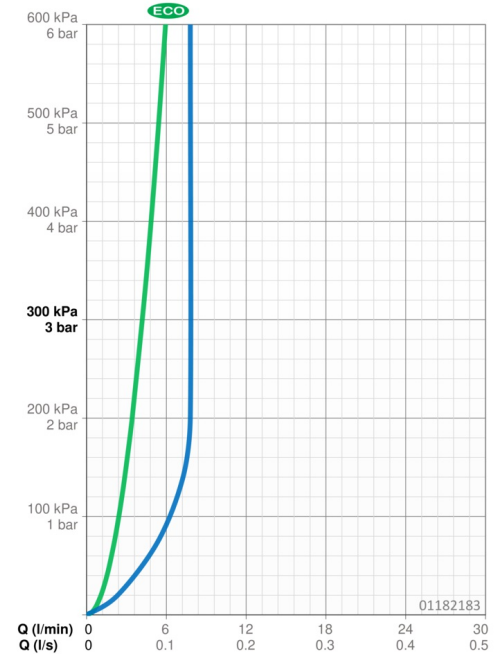

Technical data

Flow properties

Eco-flow at 3 bar	4.2 l/min
Flow-rate at 3 bar (with flow controller)	7.8 l/min

Technical properties

DN-size (nominal dimension)	DN15
Hot water supply	max. +80°C
Working pressure	0.5-10 bar
Connection size	Ø 10 mm
Projection	157 mm
Backflow prevention (EN1717)	AA
Material	Brass

Regulations

EN standard	EN 817
Noise class	I (ISO 3822)

Approvals and Declarations

KIWA	K6116/08
ABP	P-IX 29887/IA
Declaration of conformity	DoC