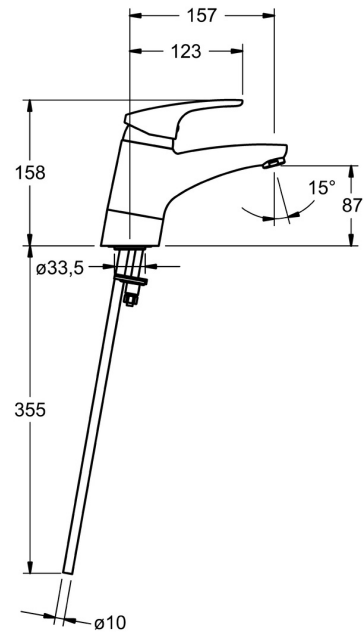

EAN: 4015474271197
static.hansa.com/01182183

- Washbasin
- Single-lever
- Deck mounted
- Chrome
- Swivel spout
- PCA® - constant flow rate regardless of pressure variations, Adjustable flow angle
- Hot/Cold symbols, Single operating lever/handle
- Limitation option for maximum temperature and flow-rate, Adjustable hot water stop (included, retrofittable)
- ϕ 48 mm ceramic eco cartridge for flow and temperature control
- Copper inlet pipes
- Inner body made of DZR brass
- Without pop-up waste, Without draw-rod opening

Technical data

Flow properties

Eco-flow at 3 bar	4.2 l/min
Flow-rate at 3 bar (with flow controller)	7.8 l/min

Technical properties

DN-size (nominal dimension)	DN15
Hot water supply	max. +80°C
Working pressure	0.5-10 bar
Connection size	Ø 10 mm
Projection	157 mm
Backflow prevention (EN1717)	AA
Material	Brass

Regulations

EN standard	EN 817
Noise class	I (ISO 3822)

Approvals and Declarations

KIWA	K6116/08
ABP	P-IX 29887/IA
Declaration of conformity	DoC

Spare parts

SP01192183

	Name	Code
1	Lever, L=93 mm	01880083
1	Long lever, L=138	01880076
1.1	Screw, M5x8, SW2.5	59904755
1.2	Bushing	59904778
1.3	Symbol plug Grey	59912112
2	Covering cap	59912647
3	Fixing screw, M50x1, SW45	59904890
4	Cartridge, 4.8 eco	59904601
4.1	Hot water limiter	59904759
5.1	Pop-up operating rod Discontinued	59914050
5.2	Swivel joint	59904624
5.4	Raising socket	59914051
5.5	Fixing plate	59904765
5.6	Screw, M8x1, SW13	59904766
5.7	Fixing set	59910749
5.8	Coupling pipe, L=430, M10x1	59912550
5.9	Sealing kit	59912646
5.10	Fixing screw, M8x1, L=140	59912474
5.11	Gasket, 40.3x6	59911387
5.12	O-ring, d 7.65x1.78	59902337
6	Aerator, M24x1 (2011-)	59913739
7	Pop-up waste	59904620
8	Spout Discontinued	59914052