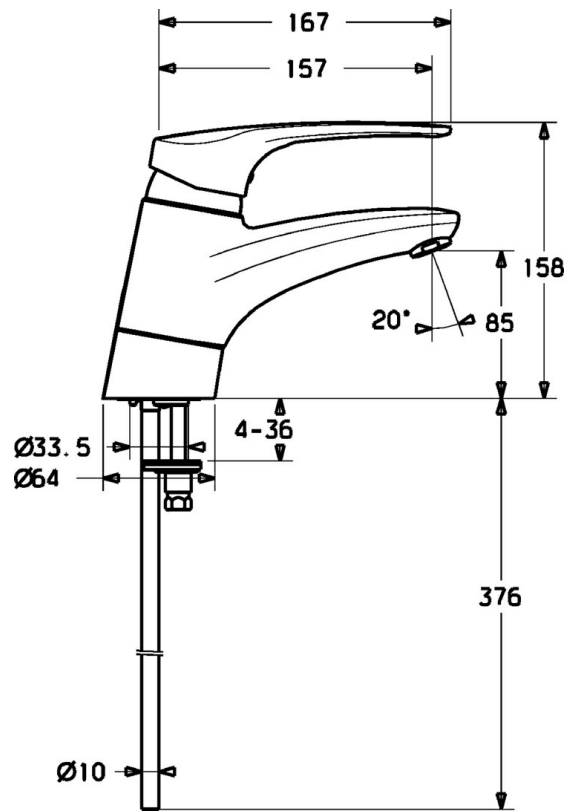

EAN: 4015474080386
static.hansa.com/01182176

- Health & Care
- Single-lever
- Deck mounted
- Chrome
- Swivel spout
- Standard aerator
- Long shape, Hot/Cold symbols, Single operating lever/handle
- Limitation option for maximum temperature and flow-rate, Adjustable hot water stop (included, retrofittable)
- \varnothing 48 mm ceramic eco cartridge for flow and temperature control
- Copper inlet pipes
- Waterways without nickel coating
- Without pop-up waste

Technical data

Technical properties

DN-size (nominal dimension)	DN15
Hot water supply	max. +80°C
Working pressure	0.5-10 bar
Connection size	\varnothing10
Projection	157 mm
Material	Brass

Regulations

EN standard	EN 817
-------------	---------------

Spare parts

SP01192173

	Name	Code
1	Lever, L=87 mm	59914195
1	Long lever, L=138	01880076
1.1	Screw, M5x8, SW2.5	59904755
1.2	Bushing	59904778
1.3	Symbol plug Grey	59912112
2	Covering cap	59912647
3	Fixing screw, M50x1, SW45	59904890
4	Cartridge, 4.8 eco	59904601
4.1	Hot water limiter	59904759
5.1	Pop-up operating rod	59912505
5.2	Swivel joint	59904624
5.3	Gasket, 37x48x3.5	59911422
5.5	Fixing plate	59904765
5.6	Screw, M8x1, SW13	59904766
5.7	Fixing set	59910749
5.8	Coupling pipe, L=430, M10x1	59912550
5.8	Flexible pipe, L=430, G3/8-M10x1	59912515
5.9	Sealing kit	59912646
5.10	Fixing screw, M8x1, L=140	59912474
5.11	Gasket, 40.3x6	59911387
5.12	O-ring, d 7.65x1.78	59902337
5.13	Gasket, 9.5x14.4x2	59912551
6	Aerator, M24x1 STD HC A	59902366
6	Aerator, M24x1 A White Discontinued	59905419
6	Aerator, M24x1 (2011-)	59913739
6.1	Aerator, M22/24 A	59902081
7	Pop-up waste	59904620
8	Spout Discontinued	59912644