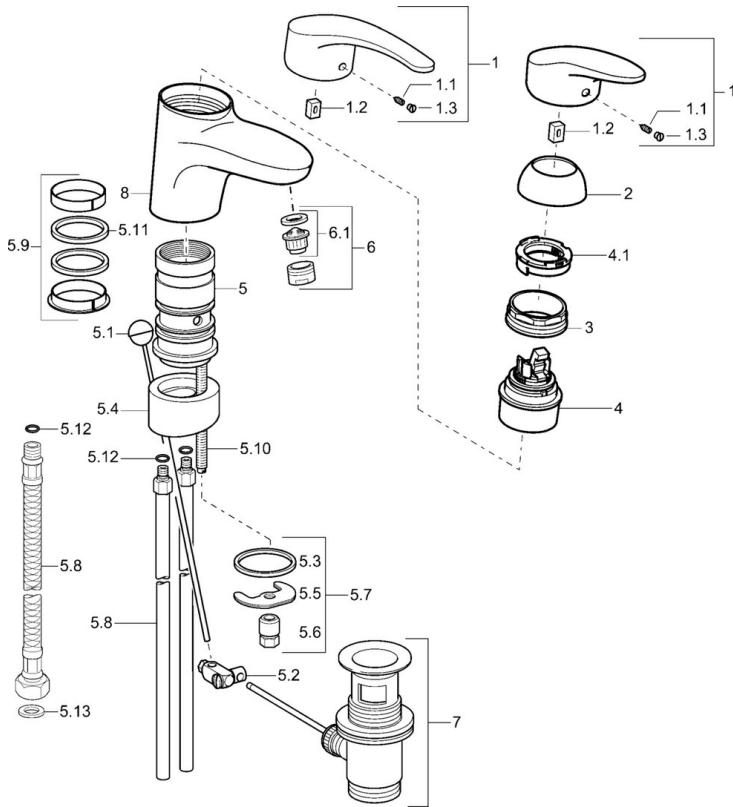

EAN: 4015474080386
static.hansa.com/01182176

- Health & Care
- Single-lever
- Deck mounted
- Chrome
- Swivel spout
- Standard aerator
- Long shape, Hot/Cold symbols, Single operating lever/handle
- Limitation option for maximum temperature and flow-rate, Adjustable hot water stop (included, retrofittable)
- \varnothing 48 mm ceramic eco cartridge for flow and temperature control
- Copper inlet pipes
- Waterways without nickel coating
- Without pop-up waste

Technical data

Technical properties

DN-size (nominal dimension)	DN15
Hot water supply	max. +80°C
Working pressure	0.5-10 bar
Connection size	\varnothing10
Projection	157 mm
Material	Brass

Regulations

EN standard	EN 817
-------------	---------------

Spare parts

SP01192173

	Name	Code
1	Lever, L=87 mm	59914195
1	Long lever, L=138	01880076
1.1	Screw, M5x8, SW2.5	59904755
1.2	Bushing	59904778
1.3	Symbol plug Grey	59912112
2	Covering cap	59912647
3	Fixing screw, M50x1, SW45	59904890
4	Cartridge, 4.8 eco	59904601
4.1	Hot water limiter	59904759
5.1	Pop-up operating rod	59912505
5.2	Swivel joint	59904624
5.3	Gasket, 37x48x3.5	59911422
5.5	Fixing plate	59904765
5.6	Screw, M8x1, SW13	59904766
5.7	Fixing set	59910749
5.8	Coupling pipe, L=430, M10x1	59912550
5.8	Flexible pipe, L=430, G3/8-M10x1	59912515
5.9	Sealing kit	59912646
5.10	Fixing screw, M8x1, L=140	59912474
5.11	Gasket, 40.3x6	59911387
5.12	O-ring, d 7.65x1.78	59902337
5.13	Gasket, 9.5x14.4x2	59912551
6	Aerator, M24x1 STD HC A	59902366
6	Aerator, M24x1 A White Discontinued	59905419
6	Aerator, M24x1 (2011-)	59913739
6.1	Aerator, M22/24 A	59902081
7	Pop-up waste	59904620
8	Spout Discontinued	59912644