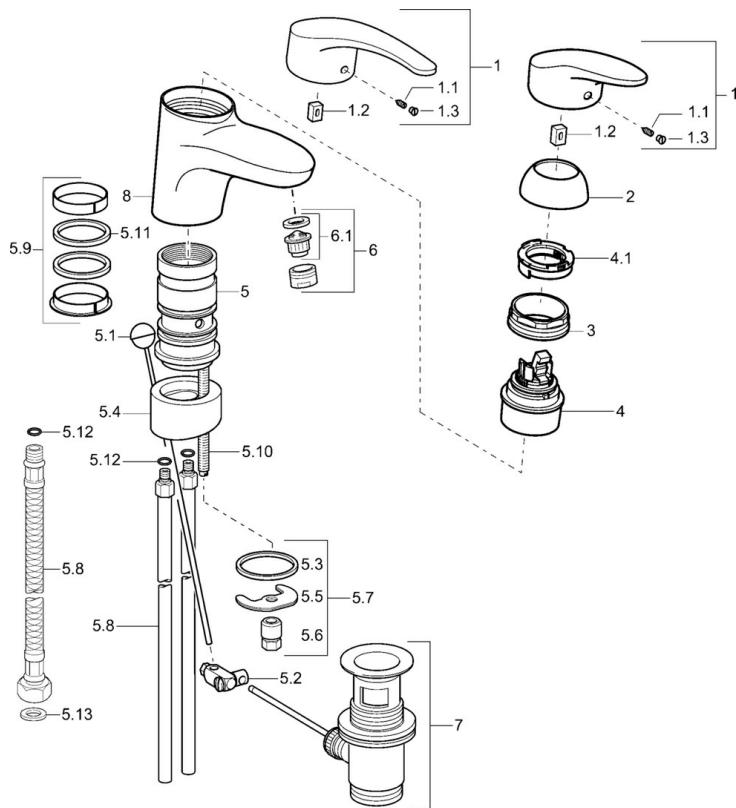

EAN: 4015474078437  
[static.hansa.com/01182173](http://static.hansa.com/01182173)

- Washbasin
- Single-lever
- Deck mounted
- Chrome
- Swivel spout
- Standard aerator
- Hot/Cold symbols, Single operating lever/handle
- Limitation option for maximum temperature and flow-rate, Adjustable hot water stop (included, retrofittable)
- $\phi$  48 mm ceramic eco cartridge for flow and temperature control
- Copper inlet pipes
- Waterways without nickel coating
- Without pop-up waste

## Technical data

### Technical properties

DN-size (nominal dimension)	<b>DN15</b>
Hot water supply	<b>max. +80°C</b>
Working pressure	<b>0.5-10 bar</b>
Connection size	<b><math>\phi</math>10</b>
Projection	<b>157 mm</b>
Material	<b>Brass</b>

### SP01192173

	Name	Code
1	Lever, L=87 mm	59914195
1	Long lever, L=138	01880076
1.1	Screw, M5x8, SW2.5	59904755
1.2	Bushing	59904778
1.3	Symbol plug Grey	59912112
2	Covering cap	59912647
3	Fixing screw, M50x1, SW45	59904890
4	Cartridge, 4.8 eco	59904601
4.1	Hot water limiter	59904759
5.1	Pop-up operating rod	59912505
5.2	Swivel joint	59904624
5.3	Gasket, 37x48x3.5	59911422
5.5	Fixing plate	59904765
5.6	Screw, M8x1, SW13	59904766
5.7	Fixing set	59910749
5.8	Coupling pipe, L=430, M10x1	59912550
5.8	Flexible pipe, L=430, G3/8-M10x1	59912515
5.9	Sealing kit	59912646
5.10	Fixing screw, M8x1, L=140	59912474
5.11	Gasket, 40.3x6	59911387
5.12	O-ring, d 7.65x1.78	59902337
5.13	Gasket, 9.5x14.4x2	59912551
6	Aerator, M24x1 STD HC A	59902366
6	Aerator, M24x1 A White Discontinued	59905419
6	Aerator, M24x1 (2011-)	59913739
6.1	Aerator, M22/24 A	59902081
7	Pop-up waste	59904620
8	Spout Discontinued	59912644