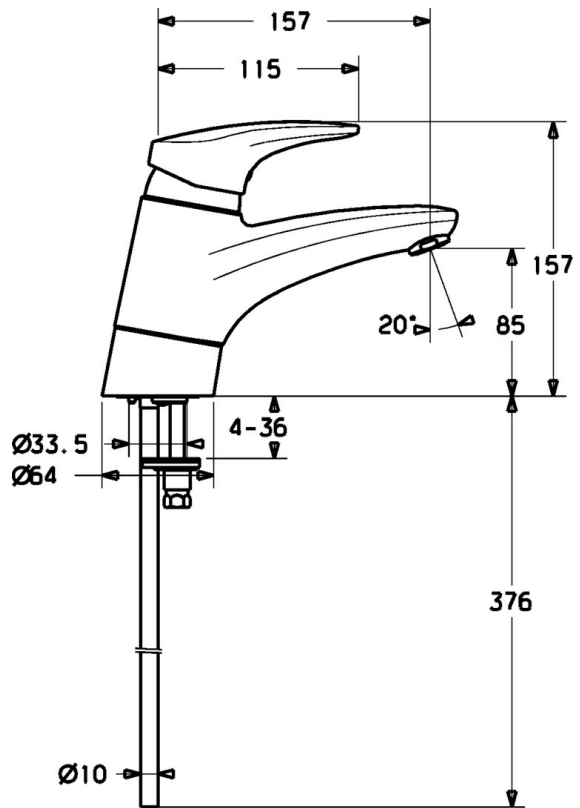

EAN: 4015474078437  
[static.hansa.com/01182173](http://static.hansa.com/01182173)

- Washbasin
- Single-lever
- Deck mounted
- Chrome
- Swivel spout
- Standard aerator
- Hot/Cold symbols, Single operating lever/handle
- Limitation option for maximum temperature and flow-rate, Adjustable hot water stop (included, retrofittable)
- $\phi$  48 mm ceramic eco cartridge for flow and temperature control
- Copper inlet pipes
- Waterways without nickel coating
- Without pop-up waste

### Technical properties

DN-size (nominal dimension)	<b>DN15</b>
Hot water supply	<b>max. +80°C</b>
Working pressure	<b>0.5-10 bar</b>
Connection size	<b><math>\phi</math>10</b>
Projection	<b>157 mm</b>
Material	<b>Brass</b>

### SP01192173

	Name	Code
1	Lever, L=87 mm	59914195
1	Long lever, L=138	01880076
1.1	Screw, M5x8, SW2.5	59904755
1.2	Bushing	59904778
1.3	Symbol plug Grey	59912112
2	Covering cap	59912647
3	Fixing screw, M50x1, SW45	59904890
4	Cartridge, 4.8 eco	59904601
4.1	Hot water limiter	59904759
5.1	Pop-up operating rod	59912505
5.2	Swivel joint	59904624
5.3	Gasket, 37x48x3.5	59911422
5.5	Fixing plate	59904765
5.6	Screw, M8x1, SW13	59904766
5.7	Fixing set	59910749
5.8	Coupling pipe, L=430, M10x1	59912550
5.8	Flexible pipe, L=430, G3/8-M10x1	59912515
5.9	Sealing kit	59912646
5.10	Fixing screw, M8x1, L=140	59912474
5.11	Gasket, 40.3x6	59911387
5.12	O-ring, d 7.65x1.78	59902337
5.13	Gasket, 9.5x14.4x2	59912551
6	Aerator, M24x1 STD HC A	59902366
6	Aerator, M24x1 A White Discontinued	59905419
6	Aerator, M24x1 (2011-)	59913739
6.1	Aerator, M22/24 A	59902081
7	Pop-up waste	59904620
8	Spout Discontinued	59912644