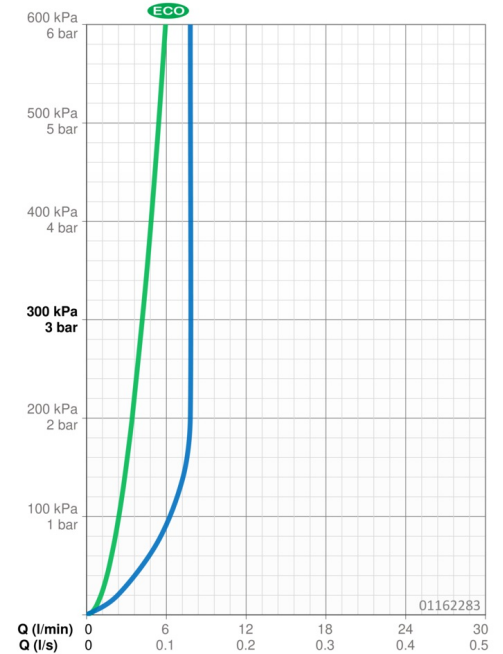

Technical data

Flow properties

Eco-flow at 3 bar	4.2 l/min
Flow-rate at 3 bar (with flow controller)	7.8 l/min

Technical properties

DN-size (nominal dimension)	DN15
Hot water supply	max. +70°C
Working pressure	0.5-10 bar
Connection size	G3/8
Projection	127 mm
Backflow prevention (EN1717)	AA
Material	Brass

Regulations

EN standard	EN 817
Noise class	I (ISO 3822)

Approvals and Declarations

KIWA	K6116/08
ABP	P-IX 29886/IA
Declaration of conformity	DoC
EPD	S-P-06391