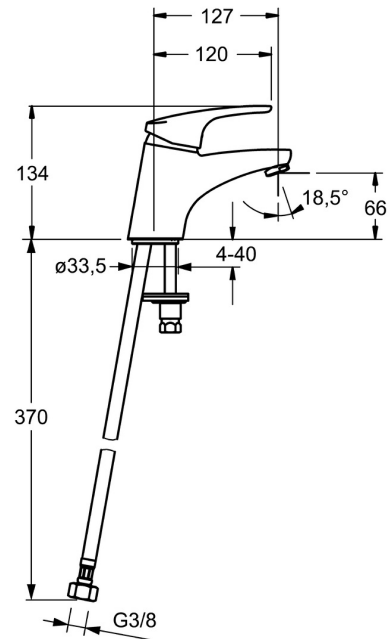

EAN: 4015474271180
static.hansa.com/01162283

- Washbasin
- Single-lever
- Deck mounted
- Chrome
- Fixed spout
- PCA® - constant flow rate regardless of pressure variations
- Hot/Cold symbols, Single operating lever/handle
- Limitation option for maximum temperature and flow-rate, Adjustable hot water stop (included, retrofittable)
- \varnothing 48 mm ceramic eco cartridge for flow and temperature control
- Flexible inlet pipes
- Inner body made of DZR brass, Rapid installation system
- Without pop-up waste, Without draw-rod opening

Technical data

Flow properties

Eco-flow at 3 bar	4.2 l/min
Flow-rate at 3 bar (with flow controller)	7.8 l/min

Technical properties

DN-size (nominal dimension)	DN15
Hot water supply	max. +70°C
Working pressure	0.5-10 bar
Connection size	G3/8
Projection	127 mm
Backflow prevention (EN1717)	AA
Material	Brass

Regulations

EN standard	EN 817
Noise class	I (ISO 3822)

Approvals and Declarations

KIWA	K6116/08
ABP	P-IX 29886/IA
Declaration of conformity	DoC
EPD	S-P-06391

Spare parts

SP01092283

Name	Code
1 Lever, L=93 mm	01880083
1.1 Screw, M5x8, SW2.5	59904755
1.2 Bushing	59904778
1.3 Symbol plug Grey	59912112
2 Covering cap	59912638
3 Eye screw, M50x1, SW45	59904775
3.1 O-ring, d 43x2.5	59911166
4 Cartridge, 4.8 eco	59904601
4.1 Hot water limiter	59904759
5.1 Pop-up operating rod	59914053
5.2 Swivel joint	59904624
5.3 Bottom seal	59914591
5.5 Fixing plate	59904765
5.6 Screw, M8x1, SW13	59904766
5.7 Fixing set	59910749
5.8 Hose	59912709
5.9 Flexible pipe, L=430, G3/8-M10x1	59912515
5.10 Gasket, 9.5x14.4x2	59912551
5.11 O-ring, d 7.65x1.78	59902337
5.12 Fixing screw, M8x1, L=140	59912474
6 Aerator, M24x1 (2011-)	59913739
7 Pop-up waste	59904620