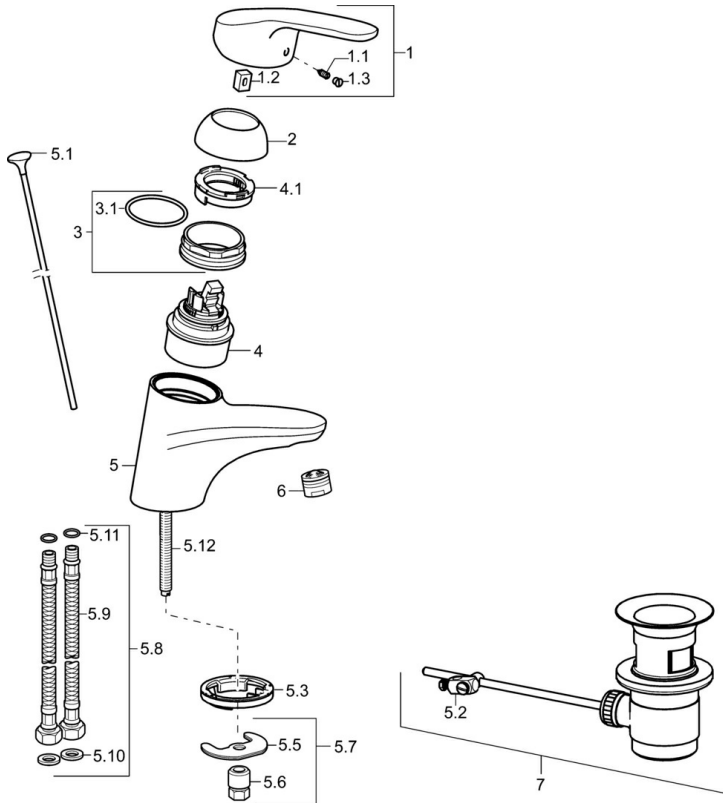

EAN: 4015474271180
static.hansa.com/01162283

- Washbasin
- Single-lever
- Deck mounted
- Chrome
- Fixed spout
- PCA® - constant flow rate regardless of pressure variations
- Hot/Cold symbols, Single operating lever/handle
- Limitation option for maximum temperature and flow-rate, Adjustable hot water stop (included, retrofittable)
- \varnothing 48 mm ceramic eco cartridge for flow and temperature control
- Flexible inlet pipes
- Inner body made of DZR brass, Rapid installation system
- Without pop-up waste, Without draw-rod opening

Technical data

Flow properties

Eco-flow at 3 bar	4.2 l/min
Flow-rate at 3 bar (with flow controller)	7.8 l/min

Technical properties

DN-size (nominal dimension)	DN15
Hot water supply	max. +70°C
Working pressure	0.5-10 bar
Connection size	G3/8
Projection	127 mm
Backflow prevention (EN1717)	AA
Material	Brass

Regulations

EN standard	EN 817
Noise class	I (ISO 3822)

Approvals and Declarations

KIWA	K6116/08
ABP	P-IX 29886/IA
Declaration of conformity	DoC
EPD	S-P-06391

Spare parts

SP01092283

Name	Code
1 Lever, L=93 mm	01880083
1.1 Screw, M5x8, SW2.5	59904755
1.2 Bushing	59904778
1.3 Symbol plug Grey	59912112
2 Covering cap	59912638
3 Eye screw, M50x1, SW45	59904775
3.1 O-ring, d 43x2.5	59911166
4 Cartridge, 4.8 eco	59904601
4.1 Hot water limiter	59904759
5.1 Pop-up operating rod	59914053
5.2 Swivel joint	59904624
5.3 Bottom seal	59914591
5.5 Fixing plate	59904765
5.6 Screw, M8x1, SW13	59904766
5.7 Fixing set	59910749
5.8 Hose	59912709
5.9 Flexible pipe, L=430, G3/8-M10x1	59912515
5.10 Gasket, 9.5x14.4x2	59912551
5.11 O-ring, d 7.65x1.78	59902337
5.12 Fixing screw, M8x1, L=140	59912474
6 Aerator, M24x1 (2011-)	59913739
7 Pop-up waste	59904620