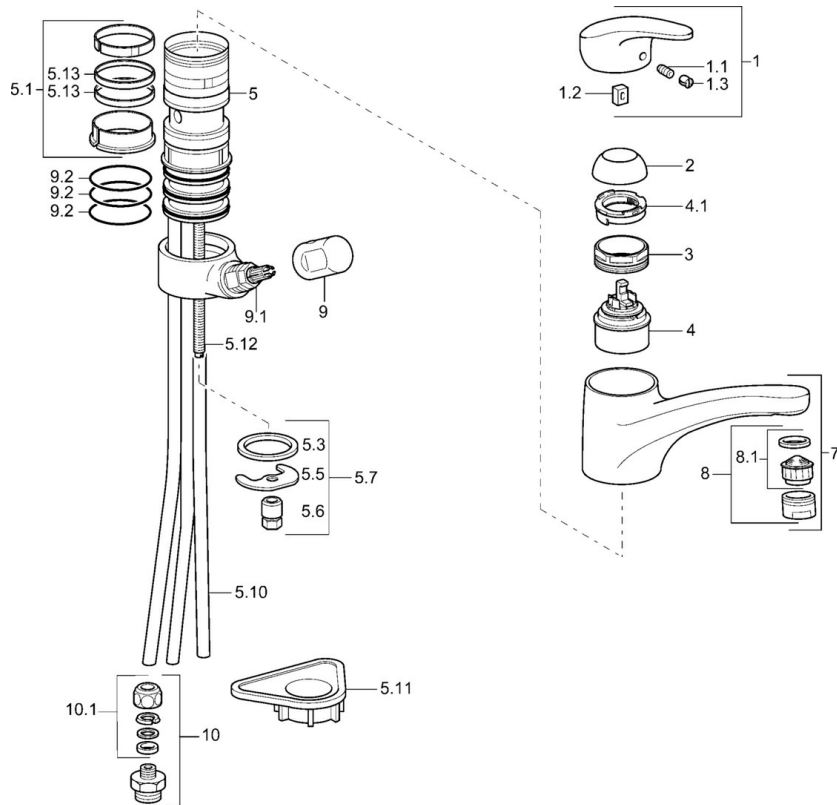

EAN: 4015474259218
static.hansa.com/01152273

- Kitchen
- Single-lever, Dishwasher valve
- Deck mounted
- Chrome
- Mechanic stop valve for external equipment
- Single operating lever/handle, Hot/Cold symbols
- Limitation option for maximum temperature and flow-rate, Adjustable hot water stop (included, retrofittable)
- ϕ 48 mm ceramic eco cartridge for flow and temperature control
- Flexible inlet pipes
- Surfaces in contact with drinking water contain less than 0.3% lead, Inner body made of DZR brass, Waterways without nickel coating

Technical data

Technical properties

DN-size (nominal dimension)	DN15
Hot water supply	max. +70°C
Working pressure	0.5-10 bar
Connection size	G3/8
Material	Brass

Regulations

EN standard	EN 817
-------------	---------------

Spare parts

SP01152173

	Name	Code
1	Lever, L=87 mm	59914195
1.1	Screw, M5x8, SW2.5	59904755
1.2	Bushing	59904778
1.3	Symbol plug Grey	59912112
2	Covering cap Mocha Discontinued	5991264787
2	Covering cap	59912647
3	Fixing screw, M50x1, SW45	59904890
4	Cartridge, 4.8 eco	59904601
4.1	Hot water limiter	59904759
5.1	Sealing kit	59912646
5.3	Gasket, 37x48x3.5	59911422
5.5	Fixing plate	59904765
5.6	Screw, M8x1, SW13	59904766
5.7	Fixing set	59910749
5.10	Pipe, d 10 mm, L=413	59911423
5.10	Flexible pipe, L=500, G3/8-M10x1	59911767
5.11	Supporting plate	59910008
5.12	Fixing screw, M8x1, L=140	59912474
5.13	Gasket, 40.3x6	59911387
7	Spout White Discontinued	5991271182
7	Spout	59912711
8	Aerator, M24x1 STD HC A	59902366
8	Aerator, M24x1 A (2011-)	59913740
8	Aerator, M24x1 A White Discontinued	59905419
8	Aerator, M24x1 Mocha Discontinued	59904998
8.1	Aerator, M22/24 A	59902081
9	Handle	59910370
9.1	Headpart, G1/2	59913457
9.2	O-ring, d 45x2.5	59911151
10	Connector nipple, G3/4xG3/8 Discontinued	59910940
10.1	Nipple Discontinued	59910377