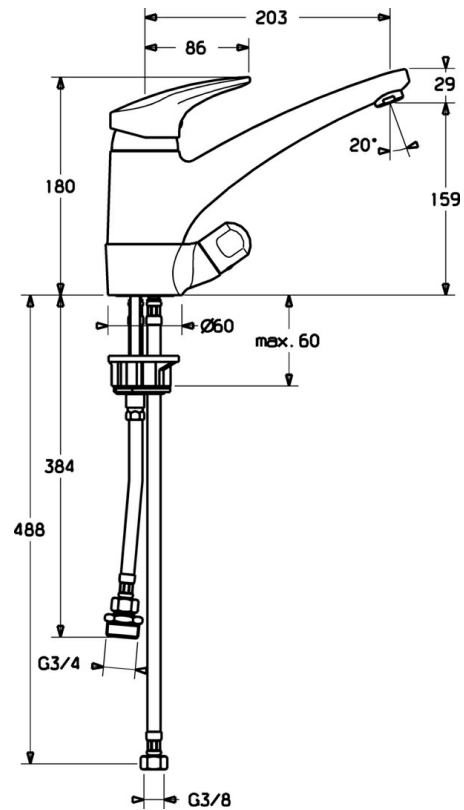

EAN: 4015474259218
static.hansa.com/01152273

- Kitchen
- Single-lever, Dishwasher valve
- Deck mounted
- Chrome
- Mechanic stop valve for external equipment
- Single operating lever/handle, Hot/Cold symbols
- Limitation option for maximum temperature and flow-rate, Adjustable hot water stop (included, retrofittable)
- ϕ 48 mm ceramic eco cartridge for flow and temperature control
- Flexible inlet pipes
- Surfaces in contact with drinking water contain less than 0.3% lead, Inner body made of DZR brass, Waterways without nickel coating

Technical data

Technical properties

DN-size (nominal dimension)	DN15
Hot water supply	max. +70°C
Working pressure	0.5-10 bar
Connection size	G3/8
Material	Brass

Regulations

EN standard	EN 817
-------------	---------------

Spare parts

SP01152173

	Name	Code
1	Lever, L=87 mm	59914195
1.1	Screw, M5x8, SW2.5	59904755
1.2	Bushing	59904778
1.3	Symbol plug Grey	59912112
2	Covering cap Mocha Discontinued	5991264787
2	Covering cap	59912647
3	Fixing screw, M50x1, SW45	59904890
4	Cartridge, 4.8 eco	59904601
4.1	Hot water limiter	59904759
5.1	Sealing kit	59912646
5.3	Gasket, 37x48x3.5	59911422
5.5	Fixing plate	59904765
5.6	Screw, M8x1, SW13	59904766
5.7	Fixing set	59910749
5.10	Pipe, d 10 mm, L=413	59911423
5.10	Flexible pipe, L=500, G3/8-M10x1	59911767
5.11	Supporting plate	59910008
5.12	Fixing screw, M8x1, L=140	59912474
5.13	Gasket, 40.3x6	59911387
7	Spout White Discontinued	5991271182
7	Spout	59912711
8	Aerator, M24x1 STD HC A	59902366
8	Aerator, M24x1 A (2011-)	59913740
8	Aerator, M24x1 A White Discontinued	59905419
8	Aerator, M24x1 Mocha Discontinued	59904998
8.1	Aerator, M22/24 A	59902081
9	Handle	59910370
9.1	Headpart, G1/2	59913457
9.2	O-ring, d 45x2.5	59911151
10	Connector nipple, G3/4xG3/8 Discontinued	59910940
10.1	Nipple Discontinued	59910377