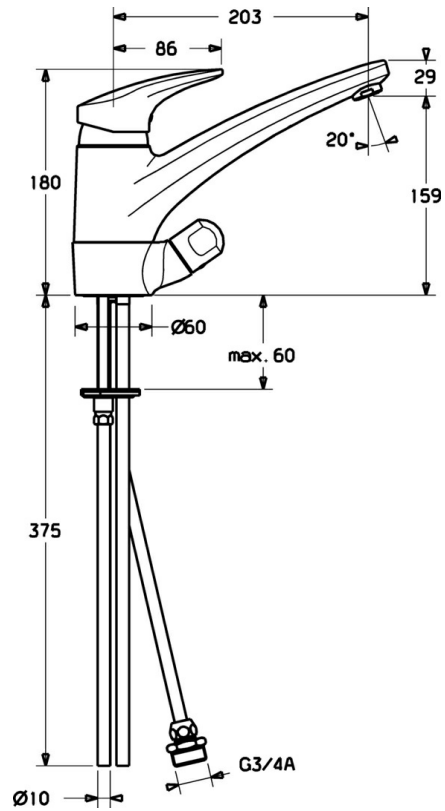

EAN: 4015474084650
static.hansa.com/01152173

- Kitchen
- Single-lever
- Deck mounted
- Chrome
- Single operating lever/handle, Hot/Cold symbols
- Copper inlet pipes
- Surfaces in contact with drinking water contain less than 0.3% lead, Inner body made of DZR brass, Waterways without nickel coating

Technical data

Technical properties

Hot water supply	max. +80°C
Working pressure	0.5-10 bar
Material	Brass

Regulations

EN standard	EN 817
-------------	---------------

Spare parts

SP01152173

	Name	Code
1	Lever, L=87 mm	59914195
1.1	Screw, M5x8, SW2.5	59904755
1.2	Bushing	59904778
1.3	Symbol plug Grey	59912112
2	Covering cap Mocha Discontinued	5991264787
2	Covering cap	59912647
3	Fixing screw, M50x1, SW45	59904890
4	Cartridge, 4.8 eco	59904601
4.1	Hot water limiter	59904759
5.1	Sealing kit	59912646
5.3	Gasket, 37x48x3.5	59911422
5.5	Fixing plate	59904765
5.6	Screw, M8x1, SW13	59904766
5.7	Fixing set	59910749
5.10	Pipe, d 10 mm, L=413	59911423
5.10	Flexible pipe, L=500, G3/8-M10x1	59911767
5.11	Supporting plate	59910008
5.12	Fixing screw, M8x1, L=140	59912474
5.13	Gasket, 40.3x6	59911387
7	Spout White Discontinued	5991271182
7	Spout	59912711
8	Aerator, M24x1 STD HC A	59902366
8	Aerator, M24x1 A (2011-)	59913740
8	Aerator, M24x1 A White Discontinued	59905419
8	Aerator, M24x1 Mocha Discontinued	59904998
8.1	Aerator, M22/24 A	59902081
9	Handle	59910370
9.1	Headpart, G1/2	59913457
9.2	O-ring, d 45x2.5	59911151
10	Connector nipple, G3/4xG3/8 Discontinued	59910940
10.1	Nipple Discontinued	59910377