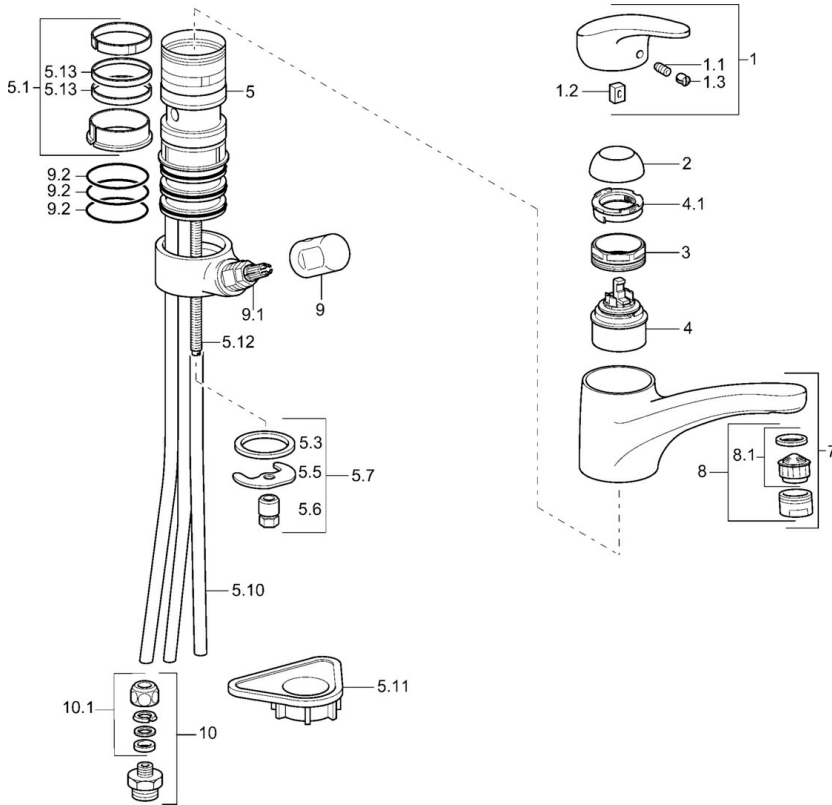

EAN: 4015474084650
static.hansa.com/01152173

- Kitchen
- Single-lever
- Deck mounted
- Chrome
- Single operating lever/handle, Hot/Cold symbols
- Copper inlet pipes
- Surfaces in contact with drinking water contain less than 0.3% lead, Inner body made of DZR brass, Waterways without nickel coating

Technical data

Technical properties

Hot water supply	max. +80°C
Working pressure	0.5-10 bar
Material	Brass

Regulations

EN standard	EN 817
-------------	---------------

Spare parts

SP01152173

	Name	Code
1	Lever, L=87 mm	59914195
1.1	Screw, M5x8, SW2.5	59904755
1.2	Bushing	59904778
1.3	Symbol plug Grey	59912112
2	Covering cap Mocha Discontinued	5991264787
2	Covering cap	59912647
3	Fixing screw, M50x1, SW45	59904890
4	Cartridge, 4.8 eco	59904601
4.1	Hot water limiter	59904759
5.1	Sealing kit	59912646
5.3	Gasket, 37x48x3.5	59911422
5.5	Fixing plate	59904765
5.6	Screw, M8x1, SW13	59904766
5.7	Fixing set	59910749
5.10	Pipe, d 10 mm, L=413	59911423
5.10	Flexible pipe, L=500, G3/8-M10x1	59911767
5.11	Supporting plate	59910008
5.12	Fixing screw, M8x1, L=140	59912474
5.13	Gasket, 40.3x6	59911387
7	Spout White Discontinued	5991271182
7	Spout	59912711
8	Aerator, M24x1 STD HC A	59902366
8	Aerator, M24x1 A (2011-)	59913740
8	Aerator, M24x1 A White Discontinued	59905419
8	Aerator, M24x1 Mocha Discontinued	59904998
8.1	Aerator, M22/24 A	59902081
9	Handle	59910370
9.1	Headpart, G1/2	59913457
9.2	O-ring, d 45x2.5	59911151
10	Connector nipple, G3/4xG3/8 Discontinued	59910940
10.1	Nipple Discontinued	59910377