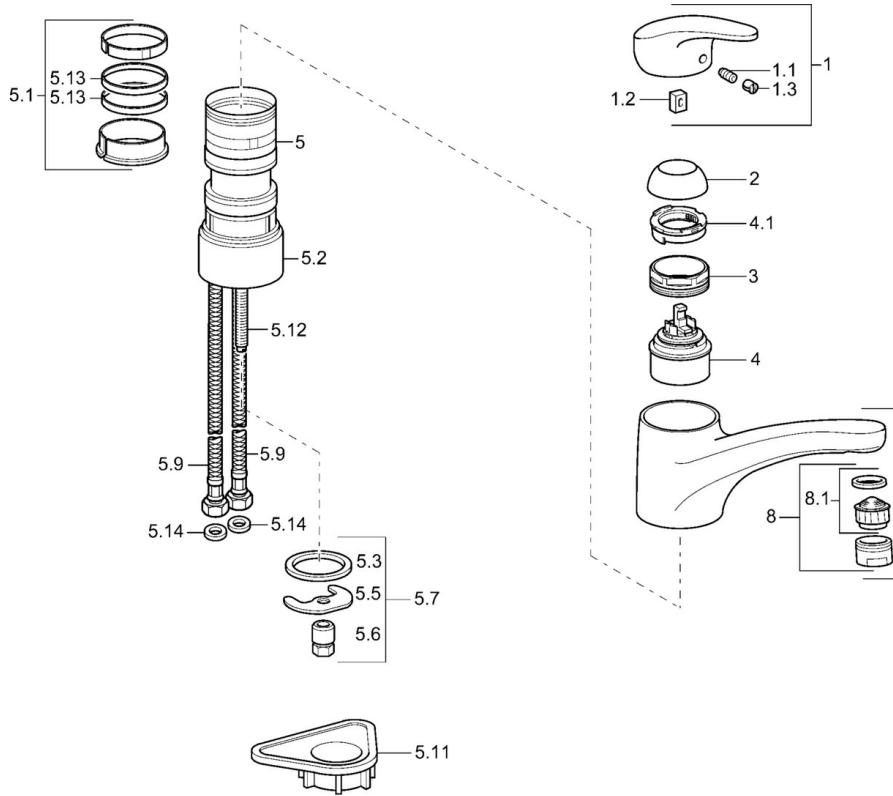

Spare parts

SP01142273

	Name	Code
1	Lever, L=87 mm	59914195
1.1	Screw, M5x8, SW2.5	59904755
1.2	Bushing	59904778
1.3	Symbol plug Grey	59912112
2	Covering cap Mocha Discontinued	5991264787
2	Covering cap	59912647
3	Fixing screw, M50x1, SW45	59904890
4	Cartridge, 4.8 eco	59904601
4.1	Hot water limiter	59904759
5.1	Sealing kit	59912646
5.2	Raising socket, 30 mm	59912710
5.3	Gasket, 37x48x3.5	59911422
5.5	Fixing plate	59904765
5.6	Screw, M8x1, SW13	59904766
5.7	Fixing set	59910749
5.9	Flexible pipe, L=430, G3/8-M10x1	59912515
5.11	Supporting plate	59910008
5.12	Fixing screw, M8x1, L=140	59912474
5.13	Gasket, 40.3x6	59911387
5.14	Gasket, 9.5x14.4x2	59912551
7	Spout White Discontinued	5991271182
7	Spout	59912711
8	Aerator, M24x1 A White Discontinued	59905419
8	Aerator, M24x1 STD HC A	59902366
8	Aerator, M24x1 Mocha Discontinued	59904998
8.1	Aerator, M22/24 A	59902081
N.I.	Aerator, M24x1 A (2011-)	59913740