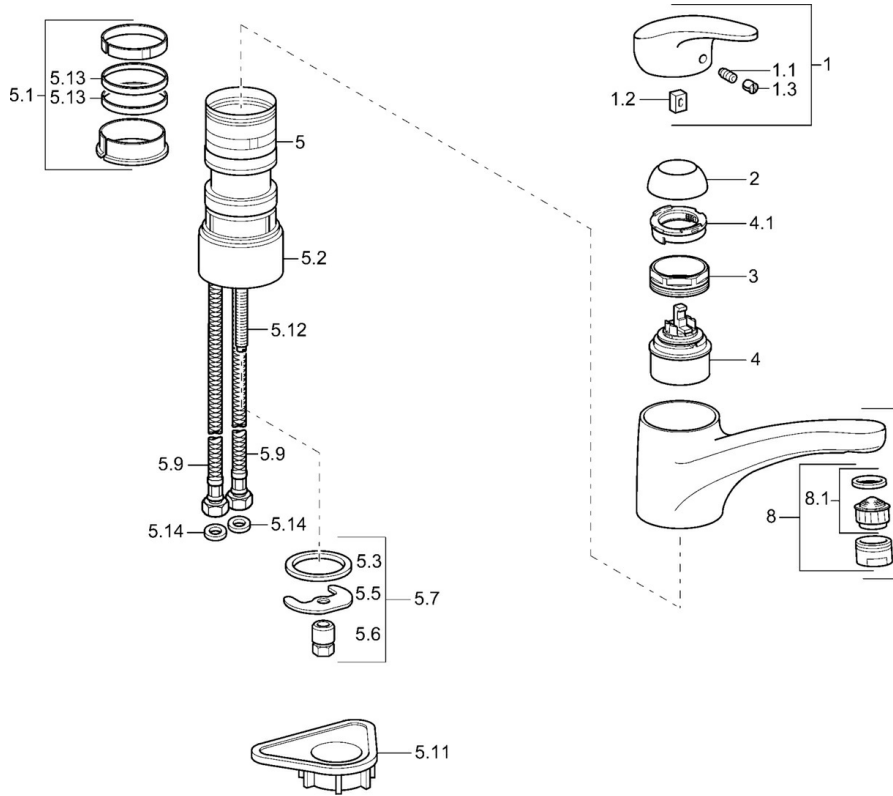

EAN: 4015474083806
static.hansa.com/01142273

- Kitchen
 - Single-lever
 - Deck mounted
 - Chrome
 - Swivel spout
- Single operating lever/handle, Hot/Cold symbols
 - Limitation option for maximum temperature and flow-rate, Adjustable hot water stop (included, retrofittable)
 - \varnothing 48 mm ceramic eco cartridge for flow and temperature control
 - Flexible inlet pipes
 - Surfaces in contact with drinking water contain less than 0.3% lead, Inner body made of DZR brass, Waterways without nickel coating

Technical data

Technical properties

DN-size (nominal dimension)	DN15
Hot water supply	max. +70°C
Working pressure	0.5-10 bar
Backflow prevention (EN1717)	AA
Material	Brass

Regulations

EN standard	EN 817
-------------	---------------

Spare parts

SP01142273

	Name	Code
1	Lever, L=87 mm	59914195
1.1	Screw, M5x8, SW2.5	59904755
1.2	Bushing	59904778
1.3	Symbol plug Grey	59912112
2	Covering cap Mocha Discontinued	5991264787
2	Covering cap	59912647
3	Fixing screw, M50x1, SW45	59904890
4	Cartridge, 4.8 eco	59904601
4.1	Hot water limiter	59904759
5.1	Sealing kit	59912646
5.2	Raising socket, 30 mm	59912710
5.3	Gasket, 37x48x3.5	59911422
5.5	Fixing plate	59904765
5.6	Screw, M8x1, SW13	59904766
5.7	Fixing set	59910749
5.9	Flexible pipe, L=430, G3/8-M10x1	59912515
5.11	Supporting plate	59910008
5.12	Fixing screw, M8x1, L=140	59912474
5.13	Gasket, 40.3x6	59911387
5.14	Gasket, 9.5x14.4x2	59912551
7	Spout White Discontinued	5991271182
7	Spout	59912711
8	Aerator, M24x1 A White Discontinued	59905419
8	Aerator, M24x1 STD HC A	59902366
8	Aerator, M24x1 Mocha Discontinued	59904998
8.1	Aerator, M22/24 A	59902081
N.I.	Aerator, M24x1 A (2011-)	59913740