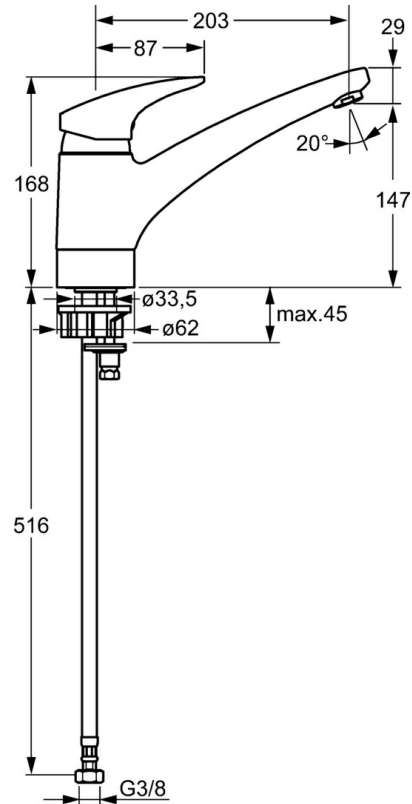

EAN: 4015474083806
static.hansa.com/01142273

- Kitchen
 - Single-lever
 - Deck mounted
 - Chrome
 - Swivel spout
- Single operating lever/handle, Hot/Cold symbols
 - Limitation option for maximum temperature and flow-rate, Adjustable hot water stop (included, retrofittable)
 - \varnothing 48 mm ceramic eco cartridge for flow and temperature control
 - Flexible inlet pipes
 - Surfaces in contact with drinking water contain less than 0.3% lead, Inner body made of DZR brass, Waterways without nickel coating

Technical data

Technical properties

DN-size (nominal dimension)	DN15
Hot water supply	max. +70°C
Working pressure	0.5-10 bar
Backflow prevention (EN1717)	AA
Material	Brass

Regulations

EN standard	EN 817
-------------	---------------

Spare parts

SP01142273

	Name	Code
1	Lever, L=87 mm	59914195
1.1	Screw, M5x8, SW2.5	59904755
1.2	Bushing	59904778
1.3	Symbol plug Grey	59912112
2	Covering cap Mocha Discontinued	5991264787
2	Covering cap	59912647
3	Fixing screw, M50x1, SW45	59904890
4	Cartridge, 4.8 eco	59904601
4.1	Hot water limiter	59904759
5.1	Sealing kit	59912646
5.2	Raising socket, 30 mm	59912710
5.3	Gasket, 37x48x3.5	59911422
5.5	Fixing plate	59904765
5.6	Screw, M8x1, SW13	59904766
5.7	Fixing set	59910749
5.9	Flexible pipe, L=430, G3/8-M10x1	59912515
5.11	Supporting plate	59910008
5.12	Fixing screw, M8x1, L=140	59912474
5.13	Gasket, 40.3x6	59911387
5.14	Gasket, 9.5x14.4x2	59912551
7	Spout White Discontinued	5991271182
7	Spout	59912711
8	Aerator, M24x1 A White Discontinued	59905419
8	Aerator, M24x1 STD HC A	59902366
8	Aerator, M24x1 Mocha Discontinued	59904998
8.1	Aerator, M22/24 A	59902081
N.I.	Aerator, M24x1 A (2011-)	59913740