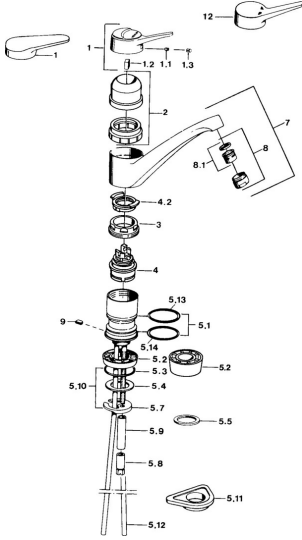

EAN: 4015474657090
static.hansa.com/01142202

- Kitchen
- Single-lever
- Deck mounted
- Chrome
- Single operating lever/handle, Hot/Cold symbols
- Flexible inlet pipes

Technical data

Technical properties

Hot water supply	max. +70°C
Working pressure	0.5-10 bar
Material	Brass

Regulations

EN standard	EN 817
-------------	---------------

Spare parts

SP01142102

	Name	Code
1	Lever, (-2004)	59901882
1	Lever White Discontinued	5990188282
1.1	Screw, M5x8, SW2.5	59904755
1.2	Bushing	59904778
1.3	Plug, hot/cold	59906705
2	Covering cap White Discontinued	59910746
2	Covering cap Mocha Discontinued	59910745
2	Covering cap Discontinued	59910744
3	Fixing screw, M50x1, SW45	59904890
4	Cartridge, 4.8 eco	59904601
4.2	Hot water limiter	59904759
5.1	Sealing kit	59904891
5.2	Socket Discontinued	59910335
5.3	O-ring, 42x3.5	59904764
5.4	Gasket, 48x33.5x2	59902283
5.5	Bearing ring	59904893
5.6	Screw, R1 Discontinued	59904894
5.7	Fixing plate	59904765
5.10	Fixing set	59910749
5.11	Supporting plate	59910008
5.12	Coupling pipe Discontinued	59910629
5.13	Gasket, 40.3x6	59911387
5.14	O-ring, 47.22x3.53 Discontinued	59911386
8	Aerator, M24x1 A White Discontinued	59905419
8	Aerator, M24x1 Mocha Discontinued	59904998
8	Aerator, M24x1 STD HC A	59902366
8.1	Aerator, M22/24 A	59902081
9	Retainer Discontinued	59905690