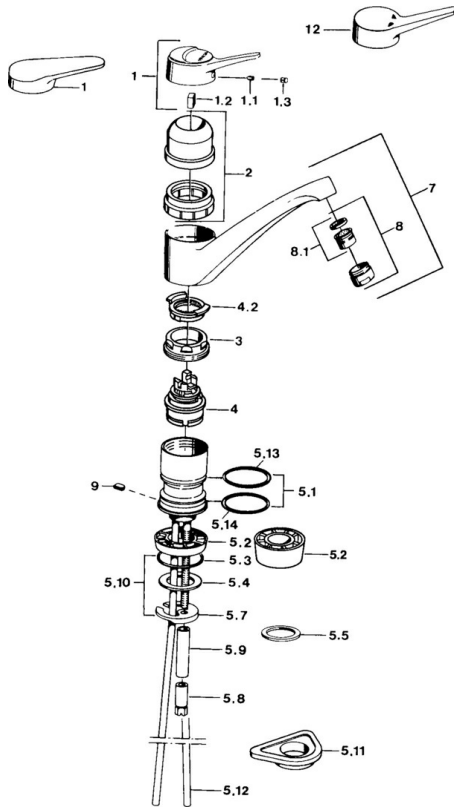

EAN: 4015474657090
static.hansa.com/01142202

- Kitchen
- Single-lever
- Deck mounted
- Chrome
- Single operating lever/handle, Hot/Cold symbols
- Flexible inlet pipes

Technical data

Technical properties

Hot water supply	max. +70°C
Working pressure	0.5-10 bar
Material	Brass

Regulations

EN standard	EN 817
-------------	---------------

Spare parts

SP01142102

	Name	Code
1	Lever, (-2004)	59901882
1	Lever White Discontinued	5990188282
1.1	Screw, M5x8, SW2.5	59904755
1.2	Bushing	59904778
1.3	Plug, hot/cold	59906705
2	Covering cap White Discontinued	59910746
2	Covering cap Mocha Discontinued	59910745
2	Covering cap Discontinued	59910744
3	Fixing screw, M50x1, SW45	59904890
4	Cartridge, 4.8 eco	59904601
4.2	Hot water limiter	59904759
5.1	Sealing kit	59904891
5.2	Socket Discontinued	59910335
5.3	O-ring, 42x3.5	59904764
5.4	Gasket, 48x33.5x2	59902283
5.5	Bearing ring	59904893
5.6	Screw, R1 Discontinued	59904894
5.7	Fixing plate	59904765
5.10	Fixing set	59910749
5.11	Supporting plate	59910008
5.12	Coupling pipe Discontinued	59910629
5.13	Gasket, 40.3x6	59911387
5.14	O-ring, 47.22x3.53 Discontinued	59911386
8	Aerator, M24x1 A White Discontinued	59905419
8	Aerator, M24x1 Mocha Discontinued	59904998
8	Aerator, M24x1 STD HC A	59902366
8.1	Aerator, M22/24 A	59902081
9	Retainer Discontinued	59905690