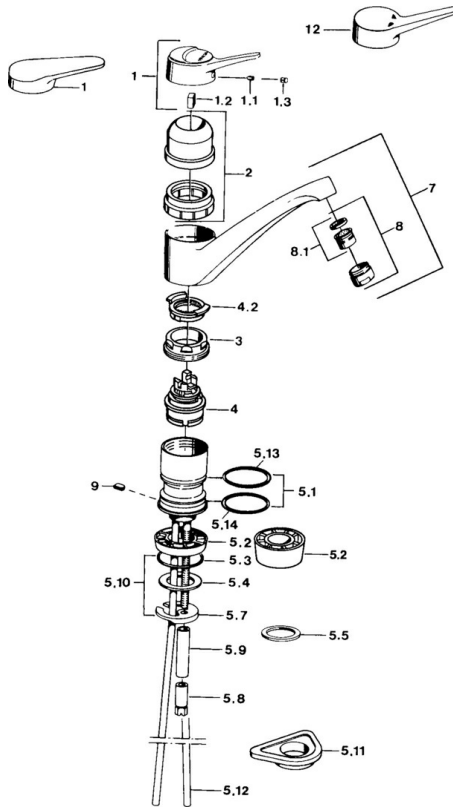

EAN: 4015474641389
static.hansa.com/01142102

- Kitchen
- Single-lever
- Deck mounted
- Chrome
- Single operating lever/handle, Hot/Cold symbols
- Copper inlet pipes

Technical data

Technical properties

Hot water supply	max. +80°C
Working pressure	0.5-10 bar
Material	Brass

Regulations

EN standard	EN 817
-------------	---------------

Spare parts

SP01142102

	Name	Code
1	Lever, (-2004)	59901882
1	Lever White Discontinued	5990188282
1.1	Screw, M5x8, SW2.5	59904755
1.2	Bushing	59904778
1.3	Plug, hot/cold	59906705
2	Covering cap White Discontinued	59910746
2	Covering cap Mocha Discontinued	59910745
2	Covering cap Discontinued	59910744
3	Fixing screw, M50x1, SW45	59904890
4	Cartridge, 4.8 eco	59904601
4.2	Hot water limiter	59904759
5.1	Sealing kit	59904891
5.2	Socket Discontinued	59910335
5.3	O-ring, 42x3.5	59904764
5.4	Gasket, 48x33.5x2	59902283
5.5	Bearing ring	59904893
5.6	Screw, R1 Discontinued	59904894
5.7	Fixing plate	59904765
5.10	Fixing set	59910749
5.11	Supporting plate	59910008
5.12	Coupling pipe Discontinued	59910629
5.13	Gasket, 40.3x6	59911387
5.14	O-ring, 47.22x3.53 Discontinued	59911386
8	Aerator, M24x1 A White Discontinued	59905419
8	Aerator, M24x1 Mocha Discontinued	59904998
8	Aerator, M24x1 STD HC A	59902366
8.1	Aerator, M22/24 A	59902081
9	Retainer Discontinued	59905690