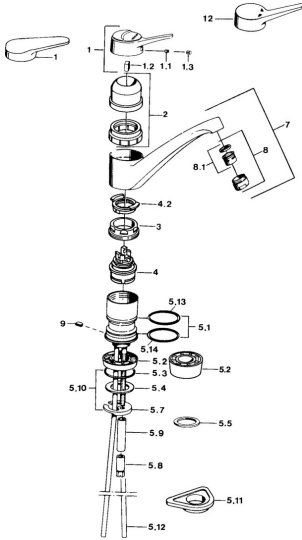

EAN: 4015474641389
static.hansa.com/01142102

- Kitchen
- Single-lever
- Deck mounted
- Chrome
- Single operating lever/handle, Hot/Cold symbols
- Copper inlet pipes

Technical data

Technical properties

Hot water supply	max. +80°C
Working pressure	0.5-10 bar
Material	Brass

Regulations

EN standard	EN 817
-------------	---------------

Spare parts

SP01142102

	Name	Code
1	Lever, (-2004)	59901882
1	Lever White Discontinued	5990188282
1.1	Screw, M5x8, SW2.5	59904755
1.2	Bushing	59904778
1.3	Plug, hot/cold	59906705
2	Covering cap White Discontinued	59910746
2	Covering cap Mocha Discontinued	59910745
2	Covering cap Discontinued	59910744
3	Fixing screw, M50x1, SW45	59904890
4	Cartridge, 4.8 eco	59904601
4.2	Hot water limiter	59904759
5.1	Sealing kit	59904891
5.2	Socket Discontinued	59910335
5.3	O-ring, 42x3.5	59904764
5.4	Gasket, 48x33.5x2	59902283
5.5	Bearing ring	59904893
5.6	Screw, R1 Discontinued	59904894
5.7	Fixing plate	59904765
5.10	Fixing set	59910749
5.11	Supporting plate	59910008
5.12	Coupling pipe Discontinued	59910629
5.13	Gasket, 40.3x6	59911387
5.14	O-ring, 47.22x3.53 Discontinued	59911386
8	Aerator, M24x1 A White Discontinued	59905419
8	Aerator, M24x1 Mocha Discontinued	59904998
8	Aerator, M24x1 STD HC A	59902366
8.1	Aerator, M22/24 A	59902081
9	Retainer Discontinued	59905690