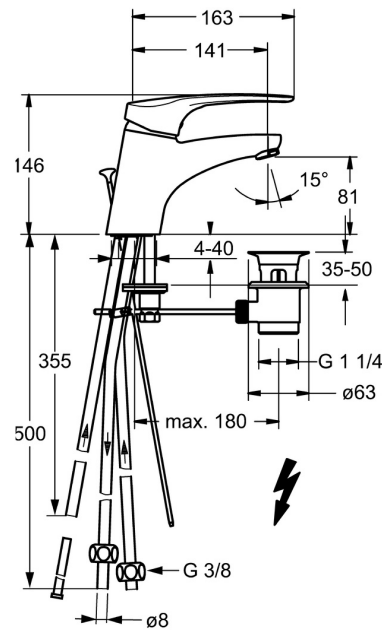

EAN: 4015474271173  
[static.hansa.com/01131186](http://static.hansa.com/01131186)

- Health & Care
- Single-lever, Low pressure
- Deck mounted
- Chrome
- Fixed spout
- Laminar stream, Standard aerator
- Long shape, Hot/Cold symbols, Single operating lever/handle
- Pop-up waste with draw-rod
- Limitation option for maximum temperature and flow-rate, Adjustable hot water stop (included, retrofittable)
- $\varnothing$  48 mm ceramic eco cartridge for flow and temperature control
- Copper inlet pipes
- Inner body made of DZR brass, Waterways without nickel coating, Rapid installation system

### Technical properties

DN-size (nominal dimension)	<b>DN15</b>
Hot water supply	<b>max. +80°C</b>
Working pressure	<b>0.5-5 bar</b>
Connection size	<b>Ø 8 mm</b>
Projection	<b>141 mm</b>
Material	<b>Brass</b>

### SP01131183

	Name	Code
1	Long lever, L=138	01880076
1	Lever, L=93 mm	01880083
1.1	Screw, M5x8, SW2.5	59904755
1.2	Bushing	59904778
1.3	Symbol plug Grey	59912112
2	Covering cap	59912638
3	Eye screw, M50x1, SW45	59904775
3.1	O-ring, d 43x2.5	59911166
4	Cartridge, 4.8 eco	59904601
4.1	Hot water limiter	59904759
5.1	Pop-up operating rod	59914053
5.2	Swivel joint	59904624
5.3	Bottom seal	59914591
5.5	Fixing plate	59904765
5.6	Screw, M8x1, SW13	59904766
5.7	Fixing set	59910749
5.8	Pipe Discontinued	59911173
5.10	Fixing screw, M8x1, L=140	59912474
6	Aerator, M24x1 A, low pressure	59902692
6.1	Aerator, M22/24, ND	59901553
7	Pop-up waste	59904620
9	Fitting nut	59904969
9.1	Sealing kit, 14.9x8.5x1	59902352
9.2	Sealing kit, 10x8	59902272
9.3	Hose	59902151