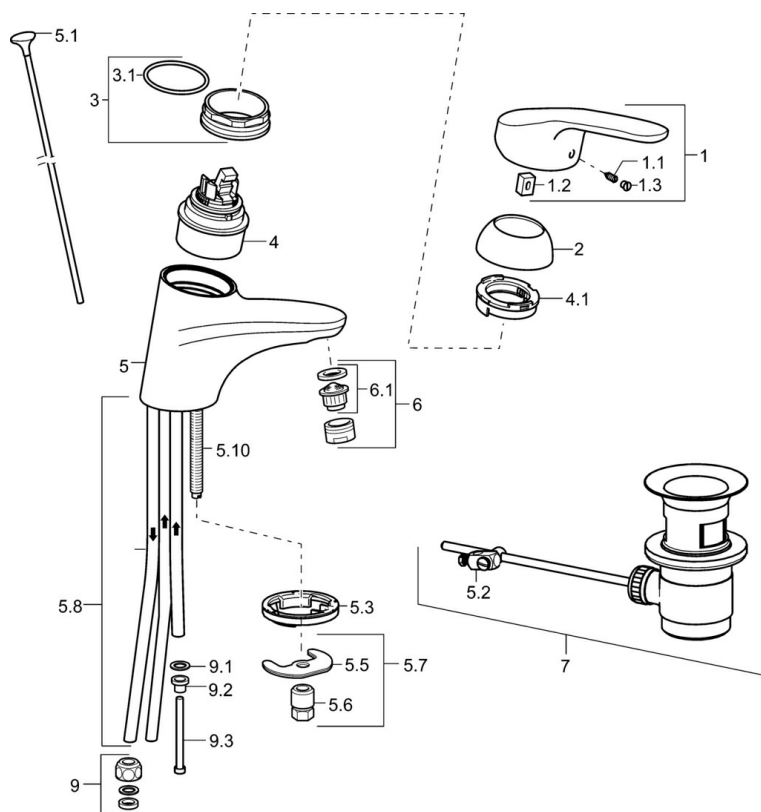

EAN: 4015474271173  
[static.hansa.com/01131186](http://static.hansa.com/01131186)

- Health & Care
- Single-lever, Low pressure
- Deck mounted
- Chrome
- Fixed spout
- Laminar stream, Standard aerator
- Long shape, Hot/Cold symbols, Single operating lever/handle
- Pop-up waste with draw-rod
- Limitation option for maximum temperature and flow-rate, Adjustable hot water stop (included, retrofittable)
- $\varnothing$  48 mm ceramic eco cartridge for flow and temperature control
- Copper inlet pipes
- Inner body made of DZR brass, Waterways without nickel coating, Rapid installation system

### Technical properties

DN-size (nominal dimension)	<b>DN15</b>
Hot water supply	<b>max. +80°C</b>
Working pressure	<b>0.5-5 bar</b>
Connection size	<b>Ø 8 mm</b>
Projection	<b>141 mm</b>
Material	<b>Brass</b>

### SP01131183

	Name	Code
1	Long lever, L=138	01880076
1	Lever, L=93 mm	01880083
1.1	Screw, M5x8, SW2.5	59904755
1.2	Bushing	59904778
1.3	Symbol plug Grey	59912112
2	Covering cap	59912638
3	Eye screw, M50x1, SW45	59904775
3.1	O-ring, d 43x2.5	59911166
4	Cartridge, 4.8 eco	59904601
4.1	Hot water limiter	59904759
5.1	Pop-up operating rod	59914053
5.2	Swivel joint	59904624
5.3	Bottom seal	59914591
5.5	Fixing plate	59904765
5.6	Screw, M8x1, SW13	59904766
5.7	Fixing set	59910749
5.8	Pipe Discontinued	59911173
5.10	Fixing screw, M8x1, L=140	59912474
6	Aerator, M24x1 A, low pressure	59902692
6.1	Aerator, M22/24, ND	59901553
7	Pop-up waste	59904620
9	Fitting nut	59904969
9.1	Sealing kit, 14.9x8.5x1	59902352
9.2	Sealing kit, 10x8	59902272
9.3	Hose	59902151