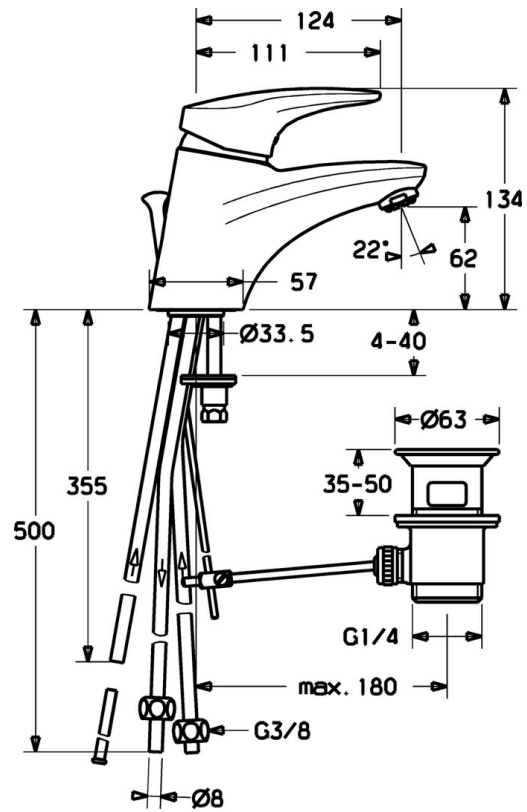

EAN: 4015474075467
static.hansa.com/01131173

- Washbasin
- Single-lever, Low pressure
- Deck mounted
- Chrome
- Fixed spout
- Laminar stream, Standard aerator
- Hot/Cold symbols, Single operating lever/handle
- Pop-up waste with draw-rod
- Limitation option for maximum temperature and flow-rate, Adjustable hot water stop (included, retrofittable)
- \varnothing 48 mm ceramic eco cartridge for flow and temperature control
- Copper inlet pipes
- Waterways without nickel coating

Technical data

Technical properties

DN-size (nominal dimension)	DN15
Hot water supply	max. +80°C
Working pressure	0.5-5 bar
Connection size	\varnothing 8 mm
Projection	124 mm
Material	Brass

Regulations

EN standard	EN 817
-------------	---------------

Spare parts

SP01131173

	Name	Code
1	Lever, L=87 mm	59914195
1	Long lever, L=138	01880076
1.1	Screw, M5x8, SW2.5	59904755
1.2	Bushing	59904778
1.3	Symbol plug Grey	59912112
2	Covering cap	59912638
3	Eye screw, M50x1, SW45	59904775
3.1	O-ring, d 43x2.5	59911166
4	Cartridge, 4.8 eco	59904601
4.1	Hot water limiter	59904759
5.1	Pop-up operating rod Discontinued	59913033
5.2	Swivel joint	59904624
5.3	Gasket, 37x48x3.5	59911422
5.5	Fixing plate	59904765
5.6	Screw, M8x1, SW13	59904766
5.7	Fixing set	59910749
5.8	Pipe Discontinued	59911173
5.10	Fixing screw, M8x1, L=140	59912474
6	Aerator, M24x1 A, low pressure	59902692
6.1	Aerator, M22/24, ND	59901553
7	Pop-up waste	59904620
9	Fitting nut	59904969
9.1	Sealing kit, 14.9x8.5x1	59902352
9.2	Sealing kit, 10x8	59902272
9.3	Hose	59902151