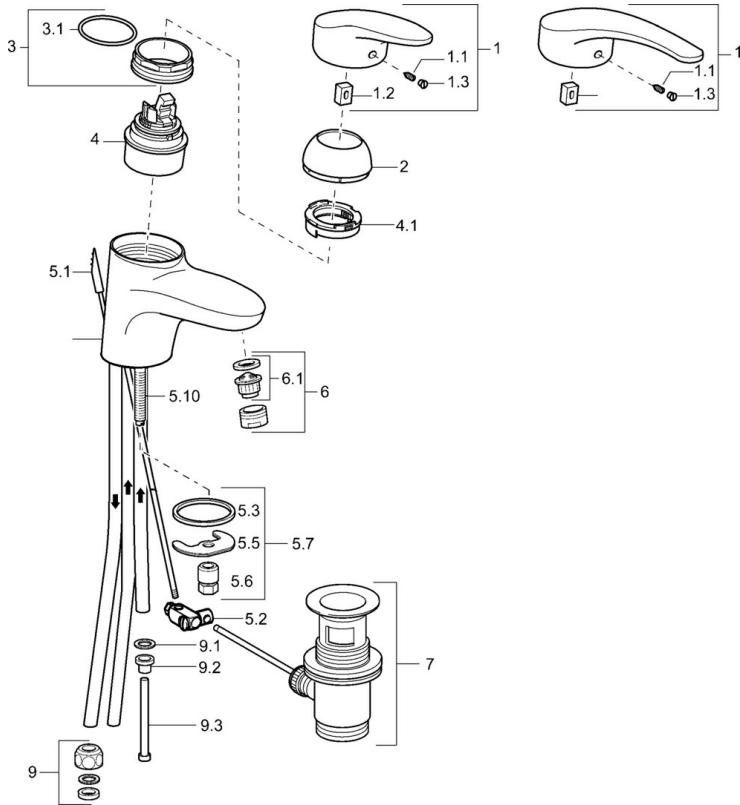

EAN: 4015474075467
static.hansa.com/01131173

- Washbasin
- Single-lever, Low pressure
- Deck mounted
- Chrome
- Fixed spout
- Laminar stream, Standard aerator
- Hot/Cold symbols, Single operating lever/handle
- Pop-up waste with draw-rod
- Limitation option for maximum temperature and flow-rate, Adjustable hot water stop (included, retrofittable)
- \varnothing 48 mm ceramic eco cartridge for flow and temperature control
- Copper inlet pipes
- Waterways without nickel coating

Technical data

Technical properties

DN-size (nominal dimension)	DN15
Hot water supply	max. +80°C
Working pressure	0.5-5 bar
Connection size	\varnothing 8 mm
Projection	124 mm
Material	Brass

Regulations

EN standard	EN 817
-------------	---------------

Spare parts

SP01131173

	Name	Code
1	Lever, L=87 mm	59914195
1	Long lever, L=138	01880076
1.1	Screw, M5x8, SW2.5	59904755
1.2	Bushing	59904778
1.3	Symbol plug Grey	59912112
2	Covering cap	59912638
3	Eye screw, M50x1, SW45	59904775
3.1	O-ring, d 43x2.5	59911166
4	Cartridge, 4.8 eco	59904601
4.1	Hot water limiter	59904759
5.1	Pop-up operating rod Discontinued	59913033
5.2	Swivel joint	59904624
5.3	Gasket, 37x48x3.5	59911422
5.5	Fixing plate	59904765
5.6	Screw, M8x1, SW13	59904766
5.7	Fixing set	59910749
5.8	Pipe Discontinued	59911173
5.10	Fixing screw, M8x1, L=140	59912474
6	Aerator, M24x1 A, low pressure	59902692
6.1	Aerator, M22/24, ND	59901553
7	Pop-up waste	59904620
9	Fitting nut	59904969
9.1	Sealing kit, 14.9x8.5x1	59902352
9.2	Sealing kit, 10x8	59902272
9.3	Hose	59902151