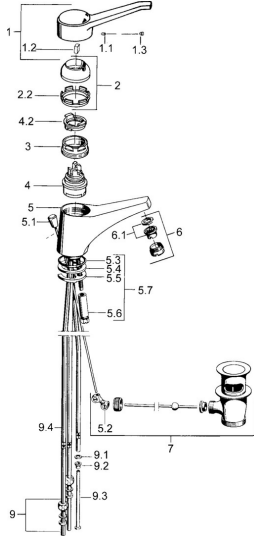

EAN: 4015474560451
static.hansa.com/01131106

- Washbasin
- Single-lever, Low pressure
- Deck mounted
- Chrome
- Fixed spout
- Laminar stream
- Long shape, Hot/Cold symbols, Single operating lever/handle
- Pop-up waste with draw-rod
- Copper inlet pipes

Technical data

Technical properties

DN-size (nominal dimension)	DN15
Hot water supply	max. +80°C
Working pressure	0.5-5 bar
Connection size	Ø8
Projection	132 mm
Material	Brass

Regulations

EN standard	EN 817
-------------	---------------

Spare parts

SP01131102

	Name	Code
1	Lever, (-2004)	59901882
1.1	Screw, M5x8, SW2.5	59904755
1.2	Bushing	59904778
1.3	Plug, hot/cold	59906705
2	Covering cap	59906563
2	Covering cap, (-1994) Discontinued	59904756
2.1	Ring Discontinued	59904809
2.2	Fixing sleeve	59906695
3	Eye screw, M50x1, SW45	59904775
4	Cartridge, 4.8 eco	59904601
4.2	Hot water limiter	59904759
5.2	Swivel joint	59904624
5.3	O-ring, 42x3.5	59904764
5.4	Gasket, 48x33.5x2	59902283
5.5	Fixing plate	59904765
5.6	Screw, M8x1, SW13	59904766
5.7	Fixing set	59910749
6	Aerator, M24x1 A, low pressure	59902692
6	Aerator, M24x1 White	59905527
6.1	Aerator, M22/24, ND	59901553
7	Pop-up waste	59904620
9	Fitting nut	59904969
9.1	Sealing kit, 14.9x8.5x1	59902352
9.2	Sealing kit, 10x8	59902272
9.3	Hose	59902151
N.I.	Plug	59906910
N.I.	Washer with chain holder	59902219