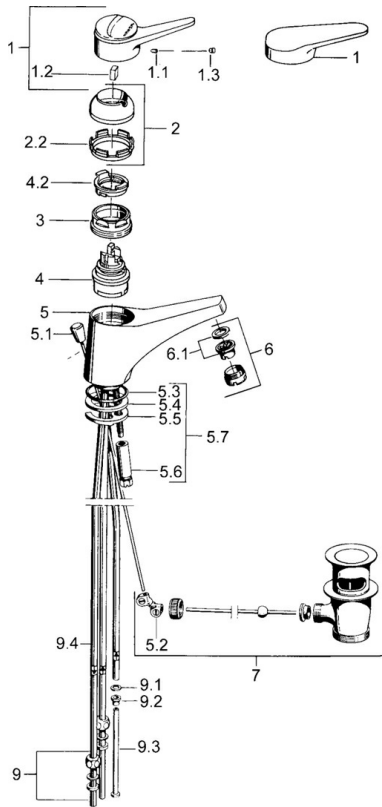

EAN: 4015474560451
static.hansa.com/01131106

- Washbasin
- Single-lever, Low pressure
- Deck mounted
- Chrome
- Fixed spout
- Laminar stream
- Long shape, Hot/Cold symbols, Single operating lever/handle
- Pop-up waste with draw-rod
- Copper inlet pipes

Technical data

Technical properties

DN-size (nominal dimension)	DN15
Hot water supply	max. +80°C
Working pressure	0.5-5 bar
Connection size	Ø8
Projection	132 mm
Material	Brass

Regulations

EN standard	EN 817
-------------	---------------

Spare parts

SP01131102

	Name	Code
1	Lever, (-2004)	59901882
1.1	Screw, M5x8, SW2.5	59904755
1.2	Bushing	59904778
1.3	Plug, hot/cold	59906705
2	Covering cap	59906563
2	Covering cap, (-1994) Discontinued	59904756
2.1	Ring Discontinued	59904809
2.2	Fixing sleeve	59906695
3	Eye screw, M50x1, SW45	59904775
4	Cartridge, 4.8 eco	59904601
4.2	Hot water limiter	59904759
5.2	Swivel joint	59904624
5.3	O-ring, 42x3.5	59904764
5.4	Gasket, 48x33.5x2	59902283
5.5	Fixing plate	59904765
5.6	Screw, M8x1, SW13	59904766
5.7	Fixing set	59910749
6	Aerator, M24x1 A, low pressure	59902692
6	Aerator, M24x1 White	59905527
6.1	Aerator, M22/24, ND	59901553
7	Pop-up waste	59904620
9	Fitting nut	59904969
9.1	Sealing kit, 14.9x8.5x1	59902352
9.2	Sealing kit, 10x8	59902272
9.3	Hose	59902151
N.I.	Plug	59906910
N.I.	Washer with chain holder	59902219