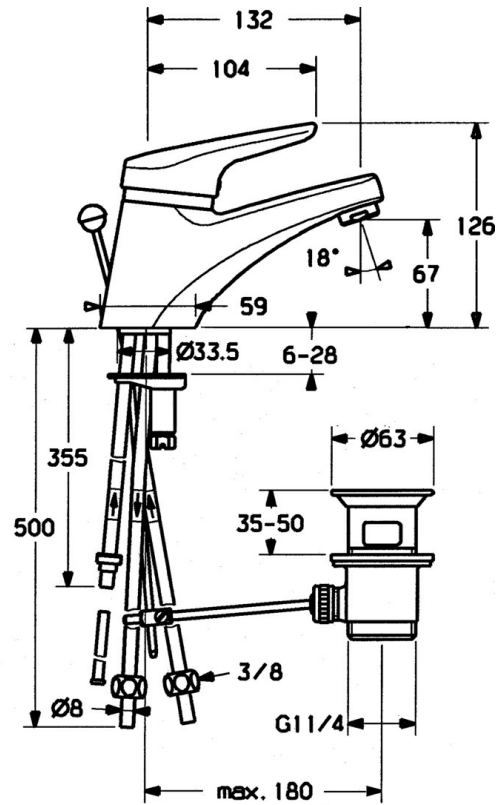

EAN: 4015474640733
static.hansa.com/0113110282

- Washbasin
- Single-lever, Low pressure
- Deck mounted
- White
- Fixed spout
- Laminar stream
- Single operating lever/handle, Hot/Cold symbols
- Pop-up waste with draw-rod
- \varnothing 48 mm ceramic eco cartridge for flow and temperature control
- Copper inlet pipes
- Rapid installation system

Technical data

Technical properties

DN-size (nominal dimension)	DN15
Hot water supply	max. +80°C
Working pressure	0.5-5 bar
Connection size	\varnothing 8 mm
Projection	130 mm
Material	Brass

Regulations

EN standard	EN 817
-------------	---------------

Spare parts

SP01131102

	Name	Code
1	Lever, (-2004)	59901882
1.1	Screw, M5x8, SW2.5	59904755
1.2	Bushing	59904778
1.3	Plug, hot/cold	59906705
2	Covering cap	59906563
2	Covering cap, (-1994) Discontinued	59904756
2.1	Ring Discontinued	59904809
2.2	Fixing sleeve	59906695
3	Eye screw, M50x1, SW45	59904775
4	Cartridge, 4.8 eco	59904601
4.2	Hot water limiter	59904759
5.2	Swivel joint	59904624
5.3	O-ring, 42x3.5	59904764
5.4	Gasket, 48x33.5x2	59902283
5.5	Fixing plate	59904765
5.6	Screw, M8x1, SW13	59904766
5.7	Fixing set	59910749
6	Aerator, M24x1 A, low pressure	59902692
6	Aerator, M24x1 White	59905527
6.1	Aerator, M22/24, ND	59901553
7	Pop-up waste	59904620
9	Fitting nut	59904969
9.1	Sealing kit, 14.9x8.5x1	59902352
9.2	Sealing kit, 10x8	59902272
9.3	Hose	59902151
N.I.	Plug	59906910
N.I.	Washer with chain holder	59902219