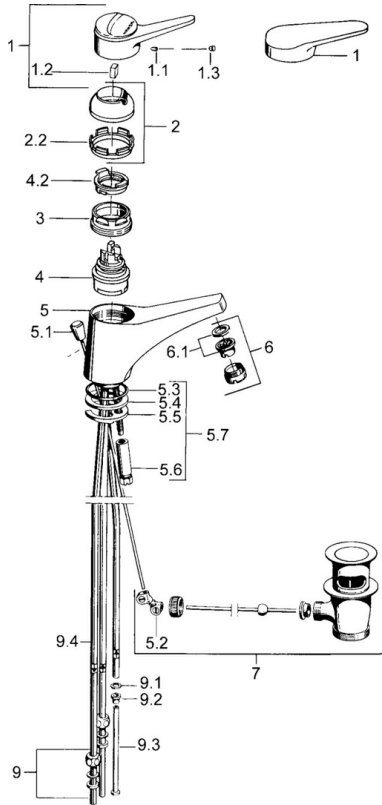

EAN: 4015474640733
static.hansa.com/0113110282

- Washbasin
- Single-lever, Low pressure
- Deck mounted
- White
- Fixed spout
- Laminar stream
- Single operating lever/handle, Hot/Cold symbols
- Pop-up waste with draw-rod
- \varnothing 48 mm ceramic eco cartridge for flow and temperature control
- Copper inlet pipes
- Rapid installation system

Technical data

Technical properties

DN-size (nominal dimension)	DN15
Hot water supply	max. +80°C
Working pressure	0.5-5 bar
Connection size	\varnothing 8 mm
Projection	130 mm
Material	Brass

Regulations

EN standard	EN 817
-------------	---------------

Spare parts

SP01131102

	Name	Code
1	Lever, (-2004)	59901882
1.1	Screw, M5x8, SW2.5	59904755
1.2	Bushing	59904778
1.3	Plug, hot/cold	59906705
2	Covering cap	59906563
2	Covering cap, (-1994) Discontinued	59904756
2.1	Ring Discontinued	59904809
2.2	Fixing sleeve	59906695
3	Eye screw, M50x1, SW45	59904775
4	Cartridge, 4.8 eco	59904601
4.2	Hot water limiter	59904759
5.2	Swivel joint	59904624
5.3	O-ring, 42x3.5	59904764
5.4	Gasket, 48x33.5x2	59902283
5.5	Fixing plate	59904765
5.6	Screw, M8x1, SW13	59904766
5.7	Fixing set	59910749
6	Aerator, M24x1 A, low pressure	59902692
6	Aerator, M24x1 White	59905527
6.1	Aerator, M22/24, ND	59901553
7	Pop-up waste	59904620
9	Fitting nut	59904969
9.1	Sealing kit, 14.9x8.5x1	59902352
9.2	Sealing kit, 10x8	59902272
9.3	Hose	59902151
N.I.	Plug	59906910
N.I.	Washer with chain holder	59902219