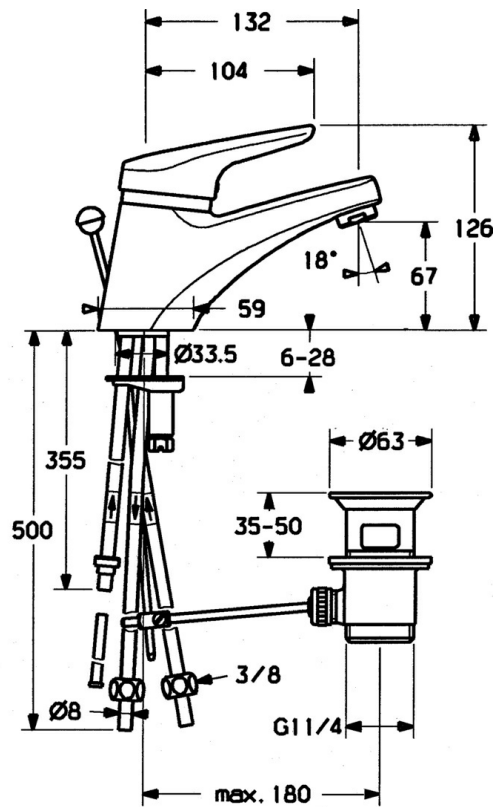

EAN: 4015474641310
static.hansa.com/01131102

- Washbasin
- Single-lever, Low pressure
- Deck mounted
- Chrome
- Fixed spout
- Laminar stream
- Single operating lever/handle, Hot/Cold symbols
- Pop-up waste with draw-rod
- \varnothing 48 mm ceramic eco cartridge for flow and temperature control
- Copper inlet pipes
- Rapid installation system

Technical data

Technical properties

DN-size (nominal dimension)	DN15
Hot water supply	max. +80°C
Working pressure	0.5-5 bar
Connection size	\varnothing 8 mm
Projection	130 mm
Material	Brass

Regulations

EN standard	EN 817
-------------	---------------

Spare parts

SP01131102

	Name	Code
1	Lever, (-2004)	59901882
1.1	Screw, M5x8, SW2.5	59904755
1.2	Bushing	59904778
1.3	Plug, hot/cold	59906705
2	Covering cap	59906563
2	Covering cap, (-1994) Discontinued	59904756
2.1	Ring Discontinued	59904809
2.2	Fixing sleeve	59906695
3	Eye screw, M50x1, SW45	59904775
4	Cartridge, 4.8 eco	59904601
4.2	Hot water limiter	59904759
5.2	Swivel joint	59904624
5.3	O-ring, 42x3.5	59904764
5.4	Gasket, 48x33.5x2	59902283
5.5	Fixing plate	59904765
5.6	Screw, M8x1, SW13	59904766
5.7	Fixing set	59910749
6	Aerator, M24x1 A, low pressure	59902692
6	Aerator, M24x1 White	59905527
6.1	Aerator, M22/24, ND	59901553
7	Pop-up waste	59904620
9	Fitting nut	59904969
9.1	Sealing kit, 14.9x8.5x1	59902352
9.2	Sealing kit, 10x8	59902272
9.3	Hose	59902151
N.I.	Plug	59906910
N.I.	Washer with chain holder	59902219