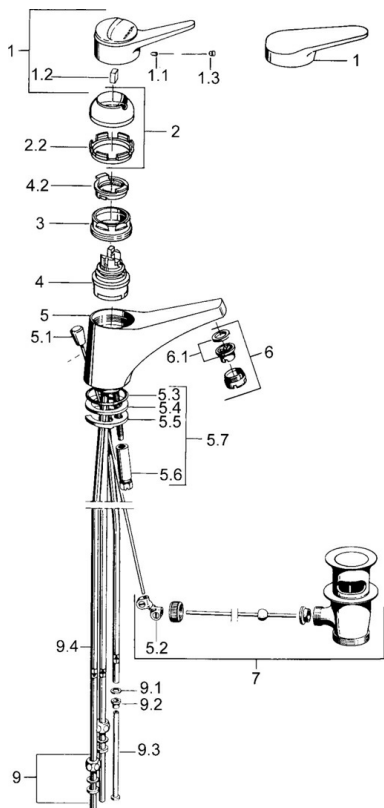

EAN: 4015474641310
static.hansa.com/01131102

- Washbasin
- Single-lever, Low pressure
- Deck mounted
- Chrome
- Fixed spout
- Laminar stream
- Single operating lever/handle, Hot/Cold symbols
- Pop-up waste with draw-rod
- \varnothing 48 mm ceramic eco cartridge for flow and temperature control
- Copper inlet pipes
- Rapid installation system

Technical data

Technical properties

DN-size (nominal dimension)	DN15
Hot water supply	max. +80°C
Working pressure	0.5-5 bar
Connection size	\varnothing 8 mm
Projection	130 mm
Material	Brass

Regulations

EN standard	EN 817
-------------	---------------

Spare parts

SP01131102

	Name	Code
1	Lever, (-2004)	59901882
1.1	Screw, M5x8, SW2.5	59904755
1.2	Bushing	59904778
1.3	Plug, hot/cold	59906705
2	Covering cap	59906563
2	Covering cap, (-1994) Discontinued	59904756
2.1	Ring Discontinued	59904809
2.2	Fixing sleeve	59906695
3	Eye screw, M50x1, SW45	59904775
4	Cartridge, 4.8 eco	59904601
4.2	Hot water limiter	59904759
5.2	Swivel joint	59904624
5.3	O-ring, 42x3.5	59904764
5.4	Gasket, 48x33.5x2	59902283
5.5	Fixing plate	59904765
5.6	Screw, M8x1, SW13	59904766
5.7	Fixing set	59910749
6	Aerator, M24x1 A, low pressure	59902692
6	Aerator, M24x1 White	59905527
6.1	Aerator, M22/24, ND	59901553
7	Pop-up waste	59904620
9	Fitting nut	59904969
9.1	Sealing kit, 14.9x8.5x1	59902352
9.2	Sealing kit, 10x8	59902272
9.3	Hose	59902151
N.I.	Plug	59906910
N.I.	Washer with chain holder	59902219