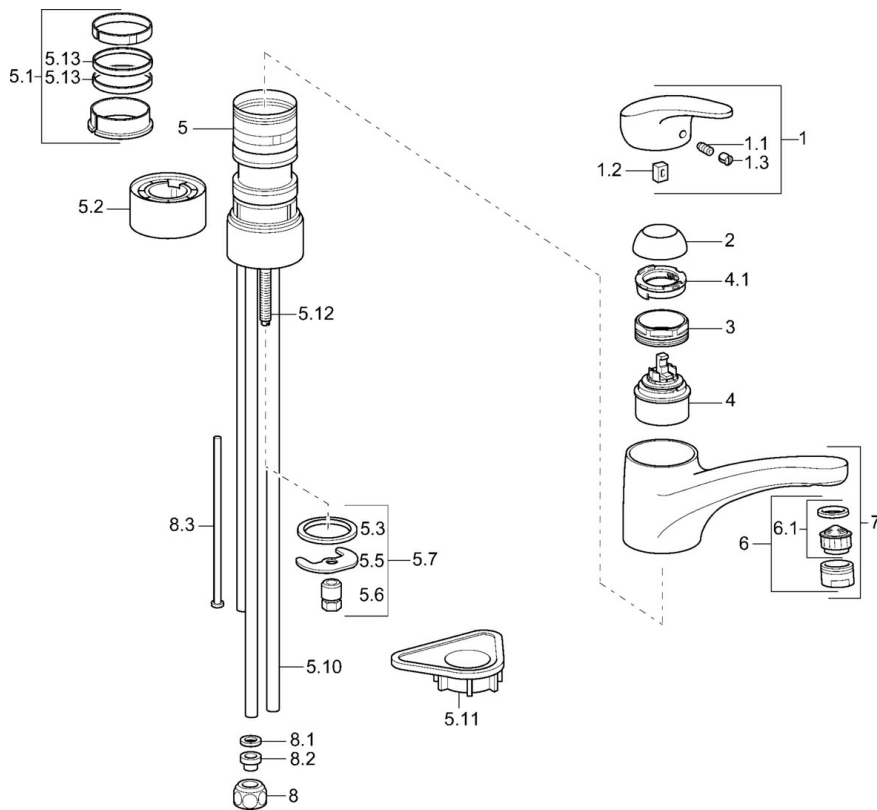

EAN: 4015474084629  
[static.hansa.com/0112117382](https://static.hansa.com/0112117382)

- Kitchen
- Single-lever, Low pressure
- Deck mounted
- White
- Swivel spout
- Laminar stream
- Single operating lever/handle, Hot/Cold symbols
- Limitation option for maximum temperature and flow-rate, Adjustable hot water stop (included, retrofittable)
- $\phi$  48 mm ceramic eco cartridge for flow and temperature control
- Copper inlet pipes
- Surfaces in contact with drinking water contain less than 0.3% lead, Inner body made of DZR brass, Waterways without nickel coating

## Technical data

### Technical properties

Hot water supply	<b>max. +80°C</b>
Working pressure	<b>0.5-5 bar</b>
Backflow prevention (EN1717)	<b>AA</b>
Material	<b>Brass</b>

### SP01121173

	Name	Code
1	Lever, L=87 mm	59914195
1.1	Screw, M5x8, SW2.5	59904755
1.2	Bushing	59904778
1.3	Symbol plug Grey	59912112
2	Covering cap	59912647
2	Covering cap Mocha Discontinued	5991264787
3	Fixing screw, M50x1, SW45	59904890
4	Cartridge, 4.8 eco	59904601
4.1	Hot water limiter	59904759
5.1	Sealing kit	59912646
5.2	Raising socket, 30 mm	59912710
5.3	Gasket, 37x48x3.5	59911422
5.5	Fixing plate	59904765
5.6	Screw, M8x1, SW13	59904766
5.7	Fixing set	59910749
5.10	Pipe, 8x530 Discontinued	59911895
5.11	Supporting plate	59910008
5.12	Fixing screw, M8x1, L=140	59912474
5.13	Gasket, 40.3x6	59911387
6	Aerator, M24x1 A, low pressure	59902692
6	Aerator, M24x1 White	59905527
6.1	Aerator, M22/24, ND	59901553
7	Spout White Discontinued	5991271182
7	Spout	59912711
8	Fitting nut	59904969
8.1	Sealing kit, 14.9x8.5x1	59902352
8.2	Sealing kit, 10x8	59902272
8.3	Hose	59902151