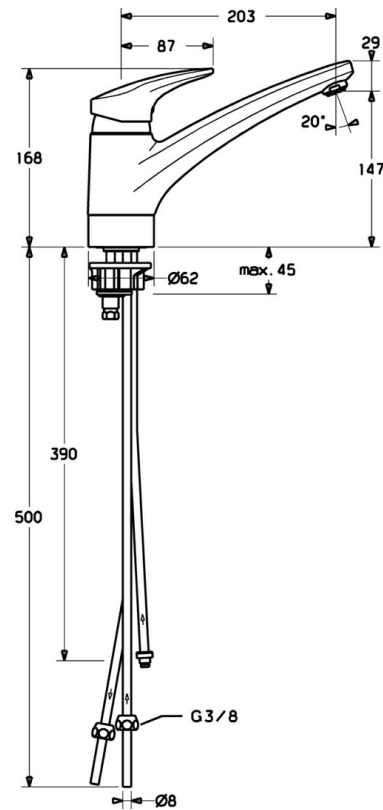

EAN: 4015474084612  
[static.hansa.com/01121173](http://static.hansa.com/01121173)

- Kitchen
- Single-lever, Low pressure
- Deck mounted
- Chrome
- Swivel spout
- Laminar stream
- Single operating lever/handle, Hot/Cold symbols
- Limitation option for maximum temperature and flow-rate, Adjustable hot water stop (included, retrofittable)
- $\phi$  48 mm ceramic eco cartridge for flow and temperature control
- Copper inlet pipes
- Surfaces in contact with drinking water contain less than 0.3% lead, Inner body made of DZR brass, Waterways without nickel coating

### Technical properties

Hot water supply	<b>max. +80°C</b>
Working pressure	<b>0.5-5 bar</b>
Backflow prevention (EN1717)	<b>AA</b>
Material	<b>Brass</b>

### SP01121173

	Name	Code
1	Lever, L=87 mm	59914195
1.1	Screw, M5x8, SW2.5	59904755
1.2	Bushing	59904778
1.3	Symbol plug Grey	59912112
2	Covering cap	59912647
2	Covering cap Mocha Discontinued	5991264787
3	Fixing screw, M50x1, SW45	59904890
4	Cartridge, 4.8 eco	59904601
4.1	Hot water limiter	59904759
5.1	Sealing kit	59912646
5.2	Raising socket, 30 mm	59912710
5.3	Gasket, 37x48x3.5	59911422
5.5	Fixing plate	59904765
5.6	Screw, M8x1, SW13	59904766
5.7	Fixing set	59910749
5.10	Pipe, 8x530 Discontinued	59911895
5.11	Supporting plate	59910008
5.12	Fixing screw, M8x1, L=140	59912474
5.13	Gasket, 40.3x6	59911387
6	Aerator, M24x1 A, low pressure	59902692
6	Aerator, M24x1 White	59905527
6.1	Aerator, M22/24, ND	59901553
7	Spout White Discontinued	5991271182
7	Spout	59912711
8	Fitting nut	59904969
8.1	Sealing kit, 14.9x8.5x1	59902352
8.2	Sealing kit, 10x8	59902272
8.3	Hose	59902151