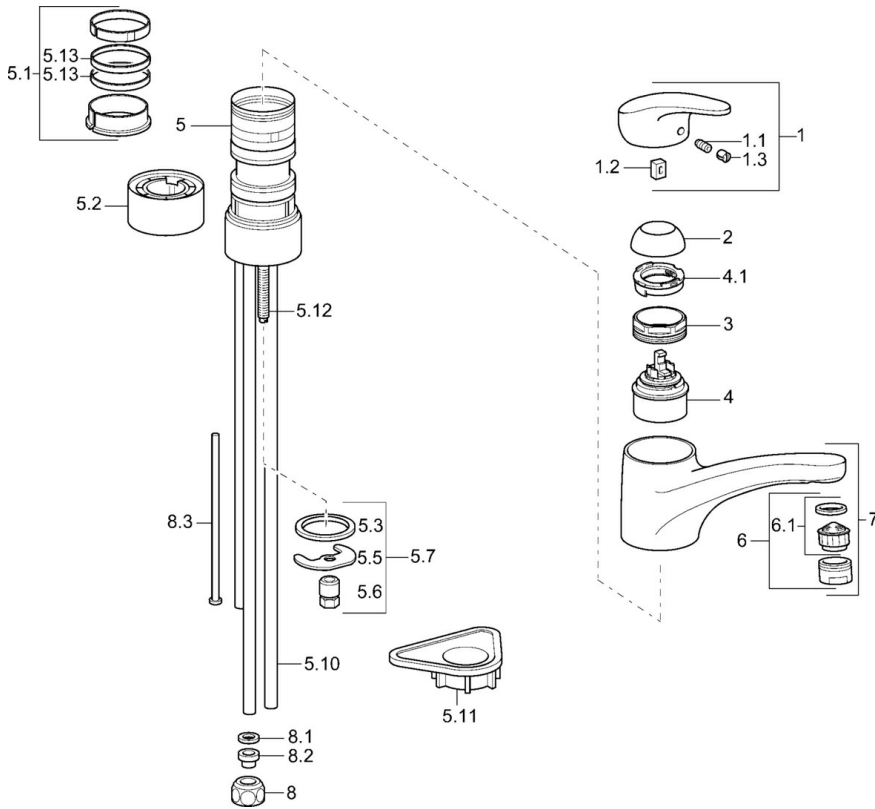

EAN: 4015474084612  
[static.hansa.com/01121173](http://static.hansa.com/01121173)

- Kitchen
- Single-lever, Low pressure
- Deck mounted
- Chrome
- Swivel spout
- Laminar stream
- Single operating lever/handle, Hot/Cold symbols
- Limitation option for maximum temperature and flow-rate, Adjustable hot water stop (included, retrofittable)
- $\phi$  48 mm ceramic eco cartridge for flow and temperature control
- Copper inlet pipes
- Surfaces in contact with drinking water contain less than 0.3% lead, Inner body made of DZR brass, Waterways without nickel coating

## Technical data

### Technical properties

Hot water supply	<b>max. +80°C</b>
Working pressure	<b>0.5-5 bar</b>
Backflow prevention (EN1717)	<b>AA</b>
Material	<b>Brass</b>

### SP01121173

	Name	Code
1	Lever, L=87 mm	59914195
1.1	Screw, M5x8, SW2.5	59904755
1.2	Bushing	59904778
1.3	Symbol plug Grey	59912112
2	Covering cap	59912647
2	Covering cap Mocha Discontinued	5991264787
3	Fixing screw, M50x1, SW45	59904890
4	Cartridge, 4.8 eco	59904601
4.1	Hot water limiter	59904759
5.1	Sealing kit	59912646
5.2	Raising socket, 30 mm	59912710
5.3	Gasket, 37x48x3.5	59911422
5.5	Fixing plate	59904765
5.6	Screw, M8x1, SW13	59904766
5.7	Fixing set	59910749
5.10	Pipe, 8x530 Discontinued	59911895
5.11	Supporting plate	59910008
5.12	Fixing screw, M8x1, L=140	59912474
5.13	Gasket, 40.3x6	59911387
6	Aerator, M24x1 A, low pressure	59902692
6	Aerator, M24x1 White	59905527
6.1	Aerator, M22/24, ND	59901553
7	Spout White Discontinued	5991271182
7	Spout	59912711
8	Fitting nut	59904969
8.1	Sealing kit, 14.9x8.5x1	59902352
8.2	Sealing kit, 10x8	59902272
8.3	Hose	59902151