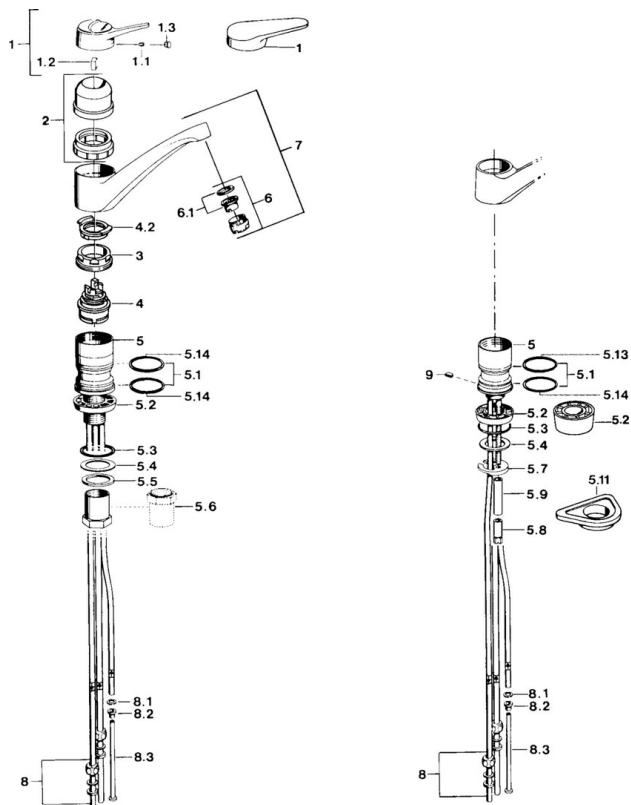

EAN: 4015474640719  
[static.hansa.com/0112110287](http://static.hansa.com/0112110287)

- Kitchen
- Single-lever, Low pressure
- Deck mounted
- Mocha
- Laminar stream
- Single operating lever/handle, Hot/Cold symbols
- Copper inlet pipes

## Technical data

### Technical properties

Hot water supply	<b>max. +80°C</b>
Working pressure	<b>0.5-5 bar</b>
Material	<b>Brass</b>

### SP01121102

	Name	Code
1	Lever White Discontinued	5990188282
1	Lever, (-2004)	59901882
1.1	Screw, M5x8, SW2.5	59904755
1.2	Bushing	59904778
1.3	Plug, hot/cold	59906705
2	Covering cap Mocha Discontinued	59910745
2	Covering cap White Discontinued	59910746
2	Covering cap Discontinued	59910744
3	Fixing screw, M50x1, SW45	59904890
4	Cartridge, 4.8 eco	59904601
4.2	Hot water limiter	59904759
5.1	Sealing kit	59904891
5.2	Socket Discontinued	59910335
5.3	O-ring, 42x3.5	59904764
5.4	Gasket, 48x33.5x2	59902283
5.5	Bearing ring	59904893
5.6	Screw, R1 Discontinued	59904894
5.7	Fixing plate	59904765
5.8	Screw, M8x1, SW13	59904766
5.10	Fixing set	59910749
5.11	Supporting plate	59910008
6	Aerator, M24x1 White	59905527
6	Aerator, M24x1 A, low pressure	59902692
6.1	Aerator, M22/24, ND	59901553
8	Fitting nut	59904969
8.1	Sealing kit, 14.9x8.5x1	59902352
8.2	Sealing kit, 10x8	59902272
8.3	Hose	59902151
9	Retainer Discontinued	59905690