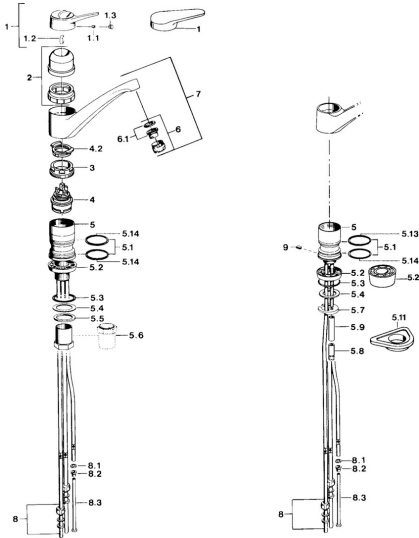

EAN: 4015474640719  
[static.hansa.com/0112110287](http://static.hansa.com/0112110287)

- Kitchen
- Single-lever, Low pressure
- Deck mounted
- Mocha
- Laminar stream
- Single operating lever/handle, Hot/Cold symbols
- Copper inlet pipes

## Technical data

### Technical properties

Hot water supply	<b>max. +80°C</b>
Working pressure	<b>0.5-5 bar</b>
Material	<b>Brass</b>

### SP01121102

	Name	Code
1	Lever White Discontinued	5990188282
1	Lever, (-2004)	59901882
1.1	Screw, M5x8, SW2.5	59904755
1.2	Bushing	59904778
1.3	Plug, hot/cold	59906705
2	Covering cap Mocha Discontinued	59910745
2	Covering cap White Discontinued	59910746
2	Covering cap Discontinued	59910744
3	Fixing screw, M50x1, SW45	59904890
4	Cartridge, 4.8 eco	59904601
4.2	Hot water limiter	59904759
5.1	Sealing kit	59904891
5.2	Socket Discontinued	59910335
5.3	O-ring, 42x3.5	59904764
5.4	Gasket, 48x33.5x2	59902283
5.5	Bearing ring	59904893
5.6	Screw, R1 Discontinued	59904894
5.7	Fixing plate	59904765
5.8	Screw, M8x1, SW13	59904766
5.10	Fixing set	59910749
5.11	Supporting plate	59910008
6	Aerator, M24x1 White	59905527
6	Aerator, M24x1 A, low pressure	59902692
6.1	Aerator, M22/24, ND	59901553
8	Fitting nut	59904969
8.1	Sealing kit, 14.9x8.5x1	59902352
8.2	Sealing kit, 10x8	59902272
8.3	Hose	59902151
9	Retainer Discontinued	59905690