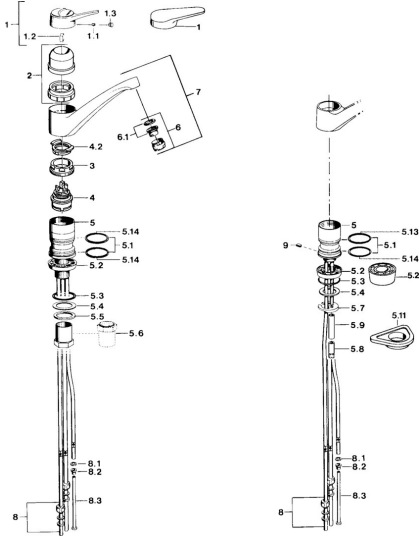

EAN: 4015474641273
static.hansa.com/01121102

- Kitchen
- Single-lever, Low pressure
- Deck mounted
- Chrome
- Laminar stream
- Single operating lever/handle, Hot/Cold symbols
- Copper inlet pipes

Technical data

Technical properties

Hot water supply	max. +80°C
Working pressure	0.5-5 bar
Material	Brass

Regulations

EN standard	EN 817
-------------	---------------

Spare parts

SP01121102

	Name	Code
1	Lever White Discontinued	5990188282
1	Lever, (-2004)	59901882
1.1	Screw, M5x8, SW2.5	59904755
1.2	Bushing	59904778
1.3	Plug, hot/cold	59906705
2	Covering cap Mocha Discontinued	59910745
2	Covering cap White Discontinued	59910746
2	Covering cap Discontinued	59910744
3	Fixing screw, M50x1, SW45	59904890
4	Cartridge, 4.8 eco	59904601
4.2	Hot water limiter	59904759
5.1	Sealing kit	59904891
5.2	Socket Discontinued	59910335
5.3	O-ring, 42x3.5	59904764
5.4	Gasket, 48x33.5x2	59902283
5.5	Bearing ring	59904893
5.6	Screw, R1 Discontinued	59904894
5.7	Fixing plate	59904765
5.8	Screw, M8x1, SW13	59904766
5.10	Fixing set	59910749
5.11	Supporting plate	59910008
6	Aerator, M24x1 White	59905527
6	Aerator, M24x1 A, low pressure	59902692
6.1	Aerator, M22/24, ND	59901553
8	Fitting nut	59904969
8.1	Sealing kit, 14.9x8.5x1	59902352
8.2	Sealing kit, 10x8	59902272
8.3	Hose	59902151
9	Retainer Discontinued	59905690