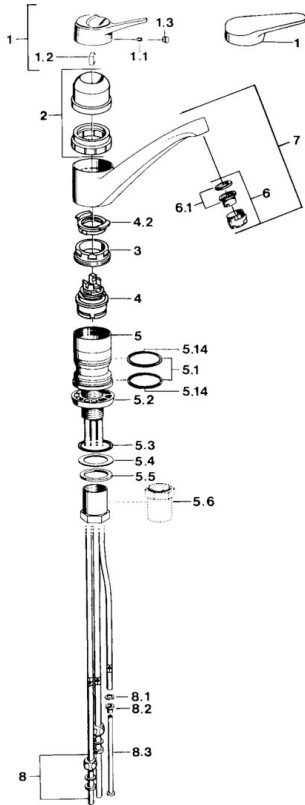

EAN: 4015474641273
static.hansa.com/01121102

- Kitchen
- Single-lever, Low pressure
- Deck mounted
- Chrome
- Laminar stream
- Single operating lever/handle, Hot/Cold symbols
- Copper inlet pipes

Technical data

Technical properties

Hot water supply	max. +80°C
Working pressure	0.5-5 bar
Material	Brass

Regulations

EN standard	EN 817
-------------	---------------

Spare parts

SP01121102

	Name	Code
1	Lever White Discontinued	5990188282
1	Lever, (-2004)	59901882
1.1	Screw, M5x8, SW2.5	59904755
1.2	Bushing	59904778
1.3	Plug, hot/cold	59906705
2	Covering cap Mocha Discontinued	59910745
2	Covering cap White Discontinued	59910746
2	Covering cap Discontinued	59910744
3	Fixing screw, M50x1, SW45	59904890
4	Cartridge, 4.8 eco	59904601
4.2	Hot water limiter	59904759
5.1	Sealing kit	59904891
5.2	Socket Discontinued	59910335
5.3	O-ring, 42x3.5	59904764
5.4	Gasket, 48x33.5x2	59902283
5.5	Bearing ring	59904893
5.6	Screw, R1 Discontinued	59904894
5.7	Fixing plate	59904765
5.8	Screw, M8x1, SW13	59904766
5.10	Fixing set	59910749
5.11	Supporting plate	59910008
6	Aerator, M24x1 White	59905527
6	Aerator, M24x1 A, low pressure	59902692
6.1	Aerator, M22/24, ND	59901553
8	Fitting nut	59904969
8.1	Sealing kit, 14.9x8.5x1	59902352
8.2	Sealing kit, 10x8	59902272
8.3	Hose	59902151
9	Retainer Discontinued	59905690