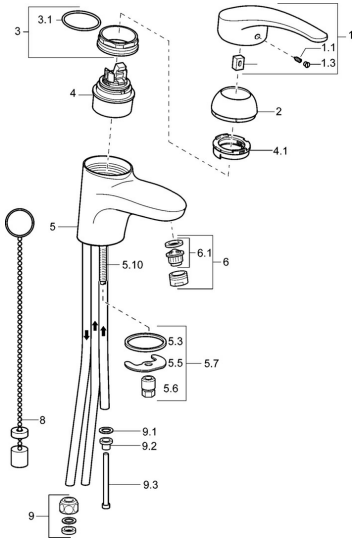

EAN: 4015474076839  
[static.hansa.com/01111176](http://static.hansa.com/01111176)

- Washbasin
- Single-lever, Low pressure
- Deck mounted
- Chrome
- Fixed spout
- Laminar stream
- Long shape, Hot/Cold symbols, Single operating lever/handle
- Chain holder with chain
- Copper inlet pipes
- Without pop-up waste

### Technical properties

DN-size (nominal dimension)	<b>DN15</b>
Hot water supply	<b>max. +80°C</b>
Working pressure	<b>0.5-5 bar</b>
Connection size	<b>Ø 8 mm</b>
Projection	<b>123 mm</b>
Material	<b>Brass</b>

## Spare parts

### SP0111173

	Name	Code
1	Lever, L=87 mm	59914195
1	Long lever, L=138	01880076
1.1	Screw, M5x8, SW2.5	59904755
1.2	Bushing	59904778
1.3	Symbol plug Grey	59912112
2	Covering cap	59912638
3	Eye screw, M50x1, SW45	59904775
3.1	O-ring, d 43x2.5	59911166
4	Cartridge, 4.8 eco	59904601
4.1	Hot water limiter	59904759
5.3	Gasket, 37x48x3.5	59911422
5.5	Fixing plate	59904765
5.6	Screw, M8x1, SW13	59904766
5.7	Fixing set	59910749
5.8	Pipe Discontinued	59911173
5.10	Fixing screw, M8x1, L=140	59912474
6	Aerator, M24x1 A, low pressure	59902692
6.1	Aerator, M22/24, ND	59901553
8	Washer with chain holder	59902219
9	Fitting nut	59904969
9.1	Sealing kit, 14.9x8.5x1	59902352
9.2	Sealing kit, 10x8	59902272
9.3	Hose	59902151