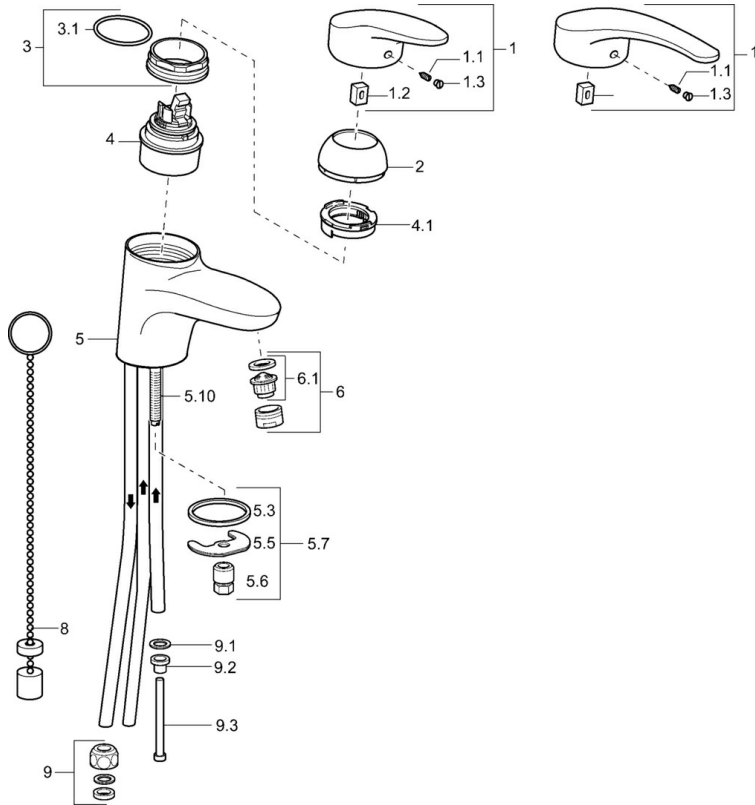

EAN: 4015474076839  
[static.hansa.com/01111176](http://static.hansa.com/01111176)

- Washbasin
- Single-lever, Low pressure
- Deck mounted
- Chrome
- Fixed spout
- Laminar stream
- Long shape, Hot/Cold symbols, Single operating lever/handle
- Chain holder with chain
- Copper inlet pipes
- Without pop-up waste

## Technical data

### Technical properties

DN-size (nominal dimension)	<b>DN15</b>
Hot water supply	<b>max. +80°C</b>
Working pressure	<b>0.5-5 bar</b>
Connection size	<b>Ø 8 mm</b>
Projection	<b>123 mm</b>
Material	<b>Brass</b>

### SP0111173

	Name	Code
1	Lever, L=87 mm	59914195
1	Long lever, L=138	01880076
1.1	Screw, M5x8, SW2.5	59904755
1.2	Bushing	59904778
1.3	Symbol plug Grey	59912112
2	Covering cap	59912638
3	Eye screw, M50x1, SW45	59904775
3.1	O-ring, d 43x2.5	59911166
4	Cartridge, 4.8 eco	59904601
4.1	Hot water limiter	59904759
5.3	Gasket, 37x48x3.5	59911422
5.5	Fixing plate	59904765
5.6	Screw, M8x1, SW13	59904766
5.7	Fixing set	59910749
5.8	Pipe Discontinued	59911173
5.10	Fixing screw, M8x1, L=140	59912474
6	Aerator, M24x1 A, low pressure	59902692
6.1	Aerator, M22/24, ND	59901553
8	Washer with chain holder	59902219
9	Fitting nut	59904969
9.1	Sealing kit, 14.9x8.5x1	59902352
9.2	Sealing kit, 10x8	59902272
9.3	Hose	59902151