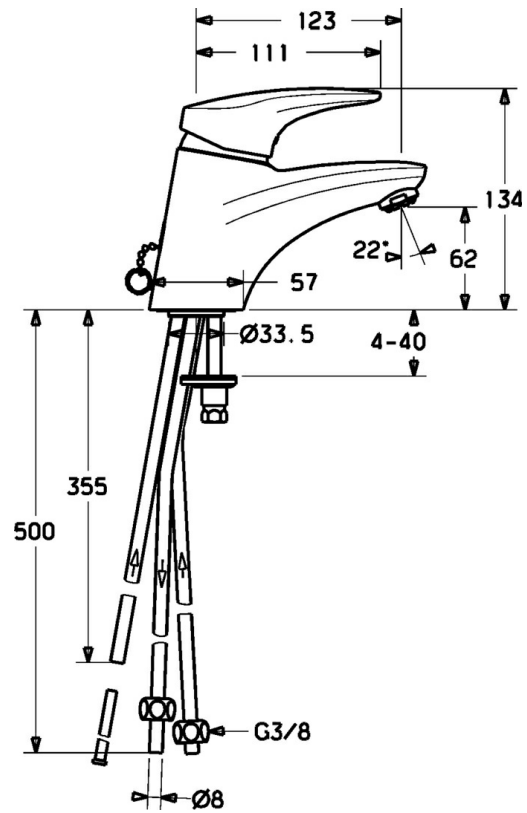

EAN: 4015474075825
static.hansa.com/01111173

- Washbasin
- Single-lever, Low pressure
- Deck mounted
- Chrome
- Fixed spout
- Laminar stream, Standard aerator
- Hot/Cold symbols, Single operating lever/handle
- Chain holder with chain
- Limitation option for maximum temperature and flow-rate, Adjustable hot water stop (included, retrofittable)
- \varnothing 48 mm ceramic eco cartridge for flow and temperature control
- Copper inlet pipes
- Waterways without nickel coating
- Without pop-up waste

Technical data

Technical properties

DN-size (nominal dimension)	DN15
Hot water supply	max. +80°C
Working pressure	0.5-5 bar
Connection size	\varnothing 8 mm
Projection	123 mm
Material	Brass

Regulations

EN standard	EN 817
-------------	---------------

Spare parts

SP0111173

	Name	Code
1	Lever, L=87 mm	59914195
1	Long lever, L=138	01880076
1.1	Screw, M5x8, SW2.5	59904755
1.2	Bushing	59904778
1.3	Symbol plug Grey	59912112
2	Covering cap	59912638
3	Eye screw, M50x1, SW45	59904775
3.1	O-ring, d 43x2.5	59911166
4	Cartridge, 4.8 eco	59904601
4.1	Hot water limiter	59904759
5.3	Gasket, 37x48x3.5	59911422
5.5	Fixing plate	59904765
5.6	Screw, M8x1, SW13	59904766
5.7	Fixing set	59910749
5.8	Pipe Discontinued	59911173
5.10	Fixing screw, M8x1, L=140	59912474
6	Aerator, M24x1 A, low pressure	59902692
6.1	Aerator, M22/24, ND	59901553
8	Washer with chain holder	59902219
9	Fitting nut	59904969
9.1	Sealing kit, 14.9x8.5x1	59902352
9.2	Sealing kit, 10x8	59902272
9.3	Hose	59902151