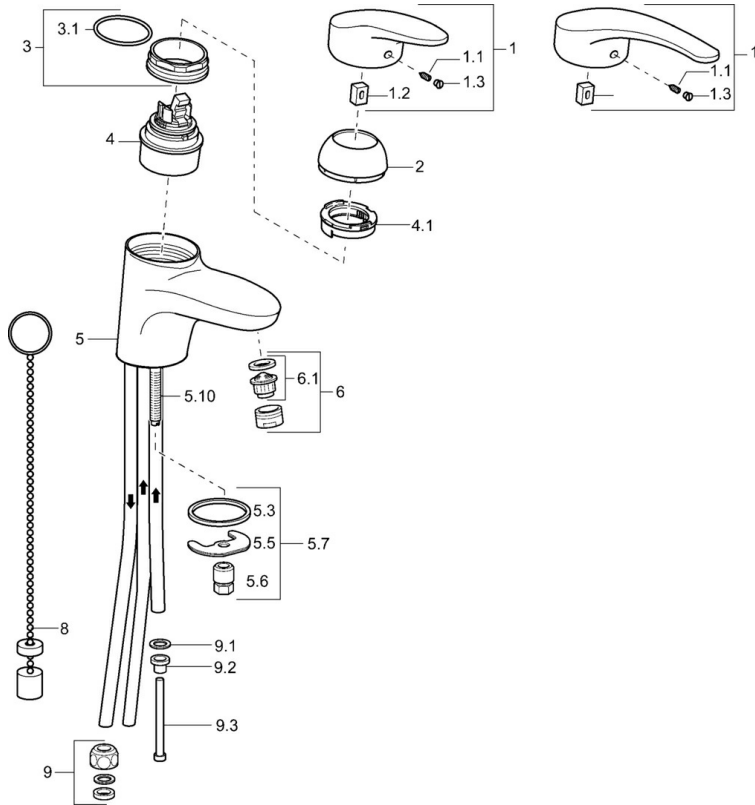

EAN: 4015474075825
static.hansa.com/01111173

- Washbasin
- Single-lever, Low pressure
- Deck mounted
- Chrome
- Fixed spout
- Laminar stream, Standard aerator
- Hot/Cold symbols, Single operating lever/handle
- Chain holder with chain
- Limitation option for maximum temperature and flow-rate, Adjustable hot water stop (included, retrofittable)
- \varnothing 48 mm ceramic eco cartridge for flow and temperature control
- Copper inlet pipes
- Waterways without nickel coating
- Without pop-up waste

Technical data

Technical properties

DN-size (nominal dimension)	DN15
Hot water supply	max. +80°C
Working pressure	0.5-5 bar
Connection size	\varnothing 8 mm
Projection	123 mm
Material	Brass

Regulations

EN standard	EN 817
-------------	---------------

Spare parts

SP0111173

	Name	Code
1	Lever, L=87 mm	59914195
1	Long lever, L=138	01880076
1.1	Screw, M5x8, SW2.5	59904755
1.2	Bushing	59904778
1.3	Symbol plug Grey	59912112
2	Covering cap	59912638
3	Eye screw, M50x1, SW45	59904775
3.1	O-ring, d 43x2.5	59911166
4	Cartridge, 4.8 eco	59904601
4.1	Hot water limiter	59904759
5.3	Gasket, 37x48x3.5	59911422
5.5	Fixing plate	59904765
5.6	Screw, M8x1, SW13	59904766
5.7	Fixing set	59910749
5.8	Pipe Discontinued	59911173
5.10	Fixing screw, M8x1, L=140	59912474
6	Aerator, M24x1 A, low pressure	59902692
6.1	Aerator, M22/24, ND	59901553
8	Washer with chain holder	59902219
9	Fitting nut	59904969
9.1	Sealing kit, 14.9x8.5x1	59902352
9.2	Sealing kit, 10x8	59902272
9.3	Hose	59902151