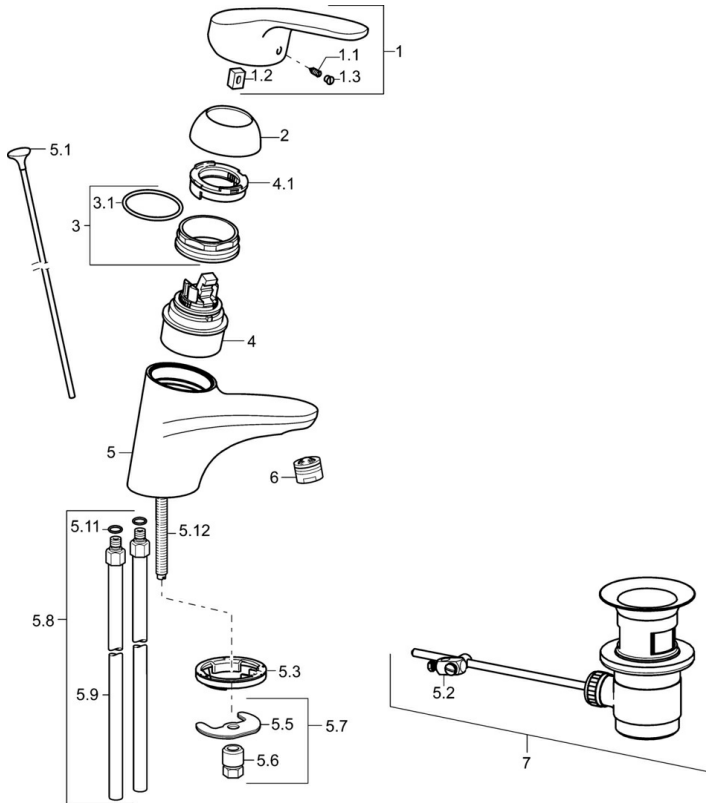

EAN: 4015474271104
static.hansa.com/01092183

one-hole single-lever basin mixer, DN 15

- Washbasin
- Single-lever
- Deck mounted
- Chrome
- Fixed spout
- PCA® - constant flow rate regardless of pressure variations
- Hot/Cold symbols, Single operating lever/handle
- Pop-up waste with draw-rod
- Limitation option for maximum temperature and flow-rate, Adjustable hot water stop (included, retrofittable)
- \varnothing 48 mm ceramic eco cartridge for flow and temperature control
- Copper inlet pipes
- Inner body made of DZR brass, Rapid installation system

Technical data

Flow properties

Eco-flow at 3 bar	4.2 l/min
Flow-rate at 3 bar (with flow controller)	7.8 l/min

Technical properties

DN-size (nominal dimension)	DN15
Hot water supply	max. +80°C
Working pressure	1-10 bar
Connection size	Ø 10 mm
Projection	141 mm
Backflow prevention (EN1717)	AA
Material	Brass

Regulations

EN standard	EN 817
Noise class	I (ISO 3822)

Approvals and Declarations

KIWA	K6116/08
ABP	P-IX 29885/IA
Declaration of conformity	DoC
EPD	S-P-06391

Spare parts

SP01092183

	Name	Code
1	Long lever, L=138	01880076
1	Lever, L=93 mm	01880083
1.1	Screw, M5x8, SW2.5	59904755
1.2	Bushing	59904778
1.3	Symbol plug Grey	59912112
2	Covering cap	59912638
3	Eye screw, M50x1, SW45	59904775
3.1	O-ring, d 43x2.5	59911166
4	Cartridge, 4.8 eco	59904601
4	Cartridge, 4.8 Eco-Top	59911431
4.1	Hot water limiter	59904759
5.1	Pop-up operating rod	59914053
5.2	Swivel joint	59904624
5.3	Bottom seal	59914591
5.5	Fixing plate	59904765
5.6	Screw, M8x1, SW13	59904766
5.7	Fixing set	59910749
5.8	Installation coupling pair	59911791
5.9	Coupling pipe, L=430, M10x1	59912550
5.11	O-ring, d 7.65x1.78	59902337
5.12	Fixing screw, M8x1, L=140	59912474
6	Aerator, M24x1 (2011-)	59913739
7	Pop-up waste	59904620