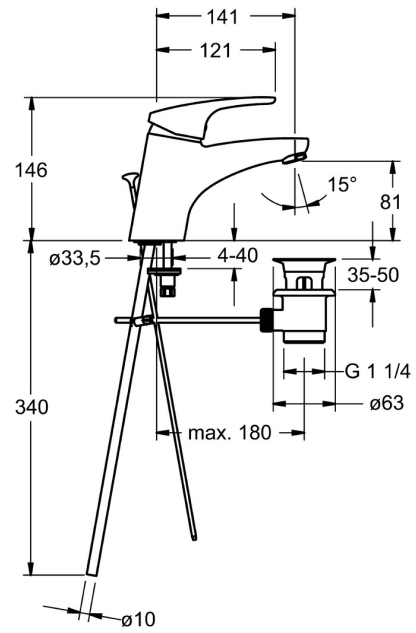

EAN: 4015474271104
static.hansa.com/01092183

one-hole single-lever basin mixer, DN 15

- Washbasin
- Single-lever
- Deck mounted
- Chrome
- Fixed spout
- PCA® - constant flow rate regardless of pressure variations
- Hot/Cold symbols, Single operating lever/handle
- Pop-up waste with draw-rod
- Limitation option for maximum temperature and flow-rate, Adjustable hot water stop (included, retrofittable)
- \varnothing 48 mm ceramic eco cartridge for flow and temperature control
- Copper inlet pipes
- Inner body made of DZR brass, Rapid installation system

Technical data

Flow properties

Eco-flow at 3 bar	4.2 l/min
Flow-rate at 3 bar (with flow controller)	7.8 l/min

Technical properties

DN-size (nominal dimension)	DN15
Hot water supply	max. +80°C
Working pressure	1-10 bar
Connection size	Ø 10 mm
Projection	141 mm
Backflow prevention (EN1717)	AA
Material	Brass

Regulations

EN standard	EN 817
Noise class	I (ISO 3822)

Approvals and Declarations

KIWA	K6116/08
ABP	P-IX 29885/IA
Declaration of conformity	DoC
EPD	S-P-06391

Spare parts

SP01092183

	Name	Code
1	Long lever, L=138	01880076
1	Lever, L=93 mm	01880083
1.1	Screw, M5x8, SW2.5	59904755
1.2	Bushing	59904778
1.3	Symbol plug Grey	59912112
2	Covering cap	59912638
3	Eye screw, M50x1, SW45	59904775
3.1	O-ring, d 43x2.5	59911166
4	Cartridge, 4.8 eco	59904601
4	Cartridge, 4.8 Eco-Top	59911431
4.1	Hot water limiter	59904759
5.1	Pop-up operating rod	59914053
5.2	Swivel joint	59904624
5.3	Bottom seal	59914591
5.5	Fixing plate	59904765
5.6	Screw, M8x1, SW13	59904766
5.7	Fixing set	59910749
5.8	Installation coupling pair	59911791
5.9	Coupling pipe, L=430, M10x1	59912550
5.11	O-ring, d 7.65x1.78	59902337
5.12	Fixing screw, M8x1, L=140	59912474
6	Aerator, M24x1 (2011-)	59913739
7	Pop-up waste	59904620