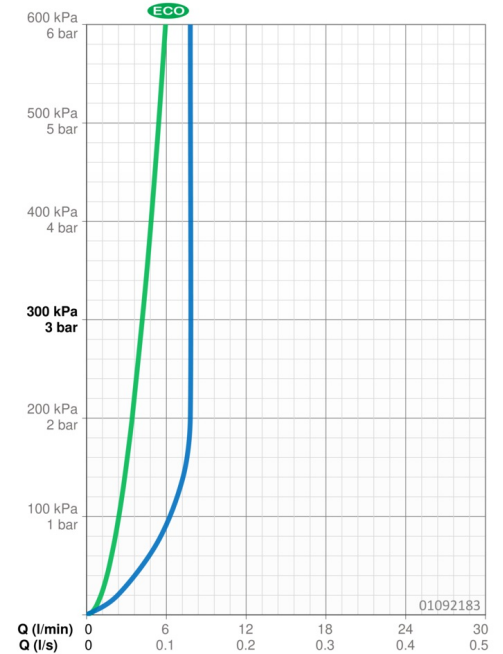

Technical data

Flow properties

Eco-flow at 3 bar	4.2 l/min
Flow-rate at 3 bar (with flow controller)	7.8 l/min

Technical properties

DN-size (nominal dimension)	DN15
Hot water supply	max. +80°C
Working pressure	1-10 bar
Connection size	Ø 10 mm
Projection	141 mm
Backflow prevention (EN1717)	AA
Material	Brass

Regulations

EN standard	EN 817
Noise class	I (ISO 3822)

Approvals and Declarations

KIWA	K6116/08
ABP	P-IX 29885/IA
Declaration of conformity	DoC
EPD	S-P-06391