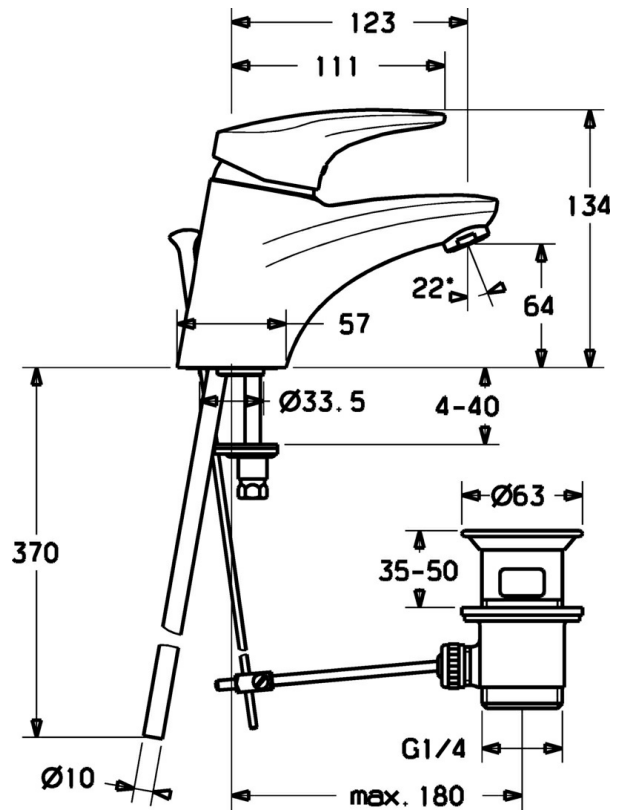

EAN: 4015474075528
static.hansa.com/0109217300006

- Washbasin
- Single-lever, Cold Start
- Deck mounted
- Chrome
- Fixed spout
- Hot/Cold symbols, Single operating lever/handle
- Pop-up waste with draw-rod
- Energy saving variation (Cold Start) - cold water in the middle position
- Copper inlet pipes
- Waterways without nickel coating

Technical data

Technical properties

DN-size (nominal dimension)	DN15
Hot water supply	max. +80°C
Working pressure	0.5-10 bar
Connection size	Ø10
Projection	123 mm
Material	Brass

Regulations

EN standard	EN 817
-------------	---------------

Spare parts

SP01092173

	Name	Code
1	Lever, L=87 mm	59914195
1	Long lever, L=138	01880076
1.1	Screw, M5x8, SW2.5	59904755
1.2	Bushing	59904778
1.3	Symbol plug Grey	59912112
2	Covering cap White Discontinued	59912639
2	Covering cap Gold Discontinued	59912640
2	Covering cap	59912638
3	Eye screw, M50x1, SW45	59904775
3.1	O-ring, d 43x2.5	59911166
4	Cartridge, 4.8 eco	59904601
4	Cartridge, 4.8 Eco-Top	59911431
4.1	Hot water limiter	59904759
5.1	Pop-up operating rod Discontinued	59913033
5.2	Swivel joint	59904624
5.3	Gasket, 37x48x3.5	59911422
5.5	Fixing plate	59904765
5.6	Screw, M8x1, SW13	59904766
5.7	Fixing set	59910749
5.8	Installation coupling pair	59911791
5.8	Hose	59912709
5.9	Coupling pipe, L=430, M10x1	59912550
5.9	Flexible pipe, L=430, G3/8-M10x1	59912515
5.12	Fixing screw, M8x1, L=140	59912474
6	Aerator, M24x1 (2011-)	59913739
6	Aerator, M24x1 STD HC A	59902366
6	Aerator, M24x1 A White Discontinued	59905419
6.1	Aerator, M22/24 A	59902081
7	Pop-up waste	59904620
N.I.	Installation kit	59913083