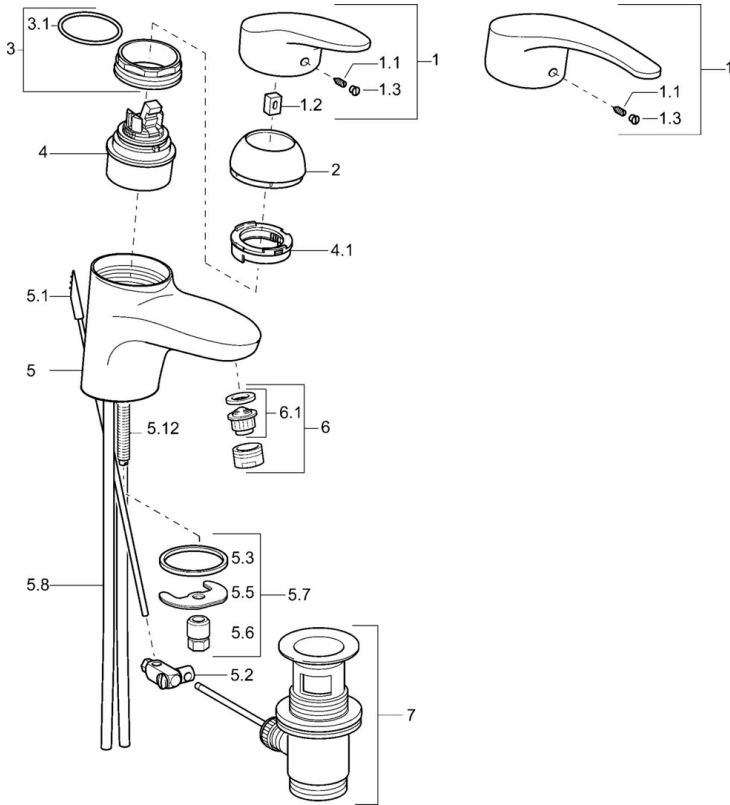

EAN: 4015474075528
static.hansa.com/0109217300006

- Washbasin
- Single-lever, Cold Start
- Deck mounted
- Chrome
- Fixed spout
- Hot/Cold symbols, Single operating lever/handle
- Pop-up waste with draw-rod
- Energy saving variation (Cold Start) - cold water in the middle position
- Copper inlet pipes
- Waterways without nickel coating

Technical data

Technical properties

DN-size (nominal dimension)	DN15
Hot water supply	max. +80°C
Working pressure	0.5-10 bar
Connection size	Ø10
Projection	123 mm
Material	Brass

Regulations

EN standard	EN 817
-------------	---------------

Spare parts

SP01092173

	Name	Code
1	Lever, L=87 mm	59914195
1	Long lever, L=138	01880076
1.1	Screw, M5x8, SW2.5	59904755
1.2	Bushing	59904778
1.3	Symbol plug Grey	59912112
2	Covering cap White Discontinued	59912639
2	Covering cap Gold Discontinued	59912640
2	Covering cap	59912638
3	Eye screw, M50x1, SW45	59904775
3.1	O-ring, d 43x2.5	59911166
4	Cartridge, 4.8 eco	59904601
4	Cartridge, 4.8 Eco-Top	59911431
4.1	Hot water limiter	59904759
5.1	Pop-up operating rod Discontinued	59913033
5.2	Swivel joint	59904624
5.3	Gasket, 37x48x3.5	59911422
5.5	Fixing plate	59904765
5.6	Screw, M8x1, SW13	59904766
5.7	Fixing set	59910749
5.8	Installation coupling pair	59911791
5.8	Hose	59912709
5.9	Coupling pipe, L=430, M10x1	59912550
5.9	Flexible pipe, L=430, G3/8-M10x1	59912515
5.12	Fixing screw, M8x1, L=140	59912474
6	Aerator, M24x1 (2011-)	59913739
6	Aerator, M24x1 STD HC A	59902366
6	Aerator, M24x1 A White Discontinued	59905419
6.1	Aerator, M22/24 A	59902081
7	Pop-up waste	59904620
N.I.	Installation kit	59913083