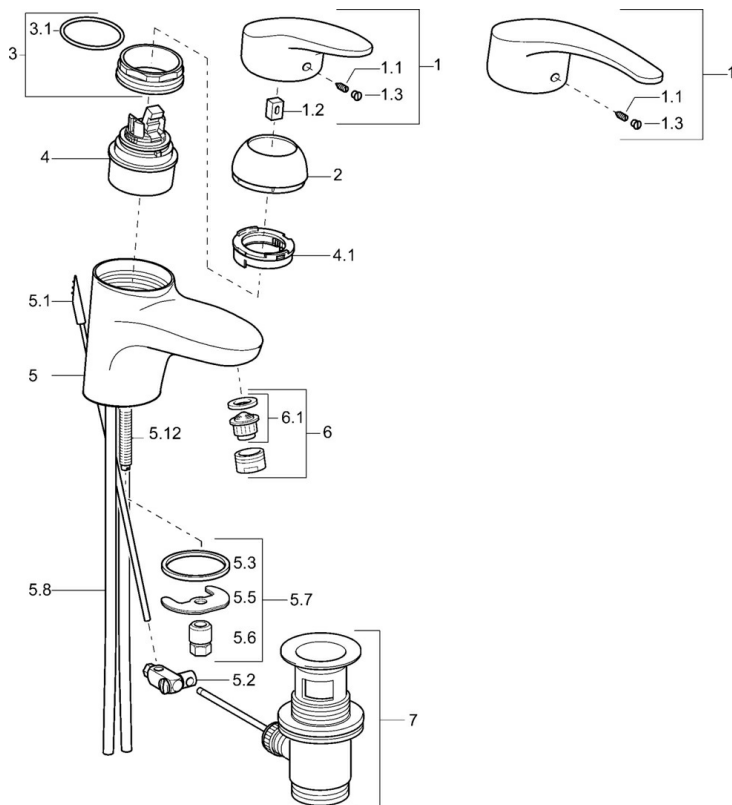

EAN: 4015474075313
static.hansa.com/01092173

- Washbasin
- Single-lever
- Deck mounted
- Chrome
- Fixed spout
- Standard aerator
- Hot/Cold symbols, Single operating lever/handle
- Pop-up waste with draw-rod
- Limitation option for maximum temperature and flow-rate, Adjustable hot water stop (included, retrofittable)
- \varnothing 48 mm ceramic eco cartridge for flow and temperature control
- Copper inlet pipes
- Waterways without nickel coating

Technical data

Technical properties

DN-size (nominal dimension)	DN15
Hot water supply	max. +80°C
Working pressure	0.5-10 bar
Connection size	\varnothing10
Projection	123 mm
Material	Brass

Regulations

EN standard	EN 817
-------------	---------------

Spare parts

SP01092173

	Name	Code
1	Lever, L=87 mm	59914195
1	Long lever, L=138	01880076
1.1	Screw, M5x8, SW2.5	59904755
1.2	Bushing	59904778
1.3	Symbol plug Grey	59912112
2	Covering cap White Discontinued	59912639
2	Covering cap Gold Discontinued	59912640
2	Covering cap	59912638
3	Eye screw, M50x1, SW45	59904775
3.1	O-ring, d 43x2.5	59911166
4	Cartridge, 4.8 eco	59904601
4	Cartridge, 4.8 Eco-Top	59911431
4.1	Hot water limiter	59904759
5.1	Pop-up operating rod Discontinued	59913033
5.2	Swivel joint	59904624
5.3	Gasket, 37x48x3.5	59911422
5.5	Fixing plate	59904765
5.6	Screw, M8x1, SW13	59904766
5.7	Fixing set	59910749
5.8	Installation coupling pair	59911791
5.8	Hose	59912709
5.9	Coupling pipe, L=430, M10x1	59912550
5.9	Flexible pipe, L=430, G3/8-M10x1	59912515
5.12	Fixing screw, M8x1, L=140	59912474
6	Aerator, M24x1 (2011-)	59913739
6	Aerator, M24x1 STD HC A	59902366
6	Aerator, M24x1 A White Discontinued	59905419
6.1	Aerator, M22/24 A	59902081
7	Pop-up waste	59904620
N.I.	Installation kit	59913083