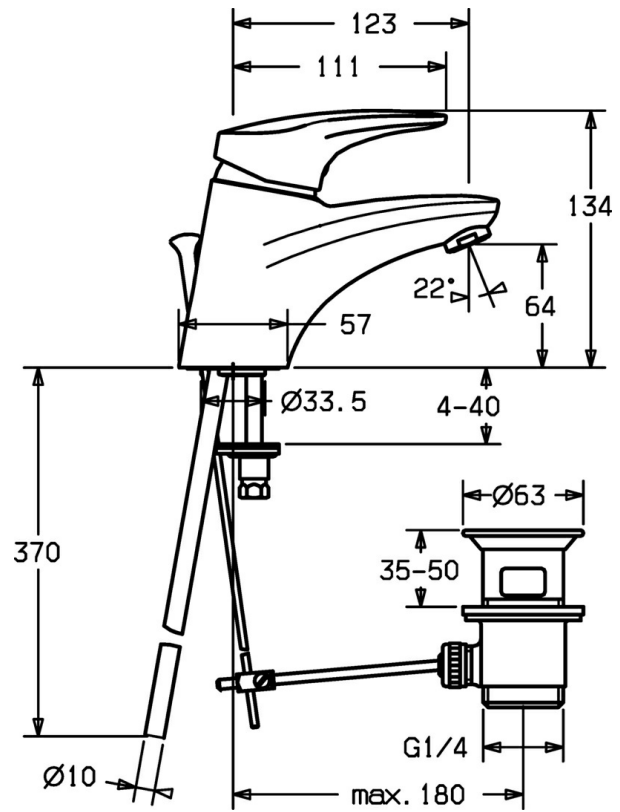

EAN: 4015474075313
static.hansa.com/01092173

- Washbasin
- Single-lever
- Deck mounted
- Chrome
- Fixed spout
- Standard aerator
- Hot/Cold symbols, Single operating lever/handle
- Pop-up waste with draw-rod
- Limitation option for maximum temperature and flow-rate, Adjustable hot water stop (included, retrofittable)
- \varnothing 48 mm ceramic eco cartridge for flow and temperature control
- Copper inlet pipes
- Waterways without nickel coating

Technical data

Technical properties

DN-size (nominal dimension)	DN15
Hot water supply	max. +80°C
Working pressure	0.5-10 bar
Connection size	\varnothing10
Projection	123 mm
Material	Brass

Regulations

EN standard	EN 817
-------------	---------------

Spare parts

SP01092173

	Name	Code
1	Lever, L=87 mm	59914195
1	Long lever, L=138	01880076
1.1	Screw, M5x8, SW2.5	59904755
1.2	Bushing	59904778
1.3	Symbol plug Grey	59912112
2	Covering cap White Discontinued	59912639
2	Covering cap Gold Discontinued	59912640
2	Covering cap	59912638
3	Eye screw, M50x1, SW45	59904775
3.1	O-ring, d 43x2.5	59911166
4	Cartridge, 4.8 eco	59904601
4	Cartridge, 4.8 Eco-Top	59911431
4.1	Hot water limiter	59904759
5.1	Pop-up operating rod Discontinued	59913033
5.2	Swivel joint	59904624
5.3	Gasket, 37x48x3.5	59911422
5.5	Fixing plate	59904765
5.6	Screw, M8x1, SW13	59904766
5.7	Fixing set	59910749
5.8	Installation coupling pair	59911791
5.8	Hose	59912709
5.9	Coupling pipe, L=430, M10x1	59912550
5.9	Flexible pipe, L=430, G3/8-M10x1	59912515
5.12	Fixing screw, M8x1, L=140	59912474
6	Aerator, M24x1 (2011-)	59913739
6	Aerator, M24x1 STD HC A	59902366
6	Aerator, M24x1 A White Discontinued	59905419
6.1	Aerator, M22/24 A	59902081
7	Pop-up waste	59904620
N.I.	Installation kit	59913083