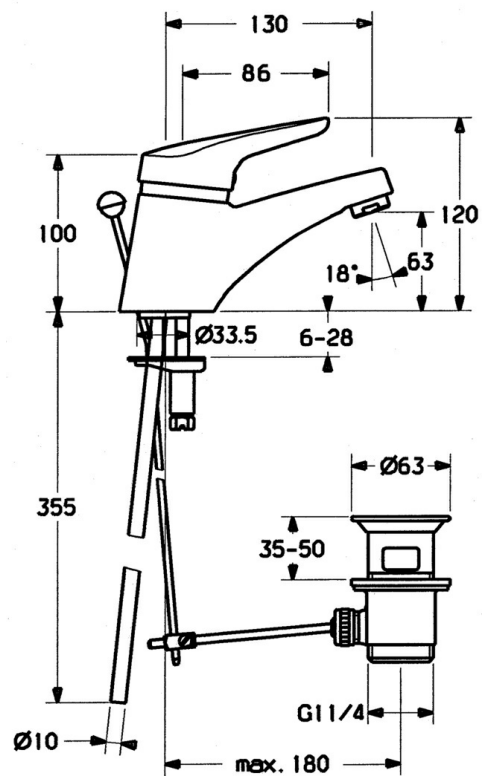

EAN: 4015474540767
static.hansa.com/0109210290

- Washbasin
- Single-lever
- Deck mounted
- Chrome/Gold
- Fixed spout
- Standard aerator
- Single operating lever/handle, Hot/Cold symbols
- Pop-up waste with draw-rod
- \varnothing 48 mm ceramic eco cartridge for flow and temperature control
- Copper inlet pipes
- Rapid installation system

Technical data

Flow properties

Flow-rate at 3 bar **13.2 l/min**

Technical properties

DN-size (nominal dimension) **DN15**
 Hot water supply **max. +80°C**
 Working pressure **0.5-10 bar**
 Connection size **Ø10**
 Projection **130 mm**
 Material **Brass**

Regulations

EN standard **EN 817**

Spare parts

SP01092102

	Name	Code
1	Lever, (-2004)	59901882
1.1	Screw, M5x8, SW2.5	59904755
1.2	Bushing	59904778
1.3	Plug, hot/cold	59906705
2	Covering cap, (-1994) Discontinued	59904756
2	Covering cap	59906563
2.1	Ring Discontinued	59905365
2.1	Ring Discontinued	59904809
2.2	Fixing sleeve	59906695
3	Eye screw, M50x1, SW45	59904775
4	Cartridge, 4.8 eco	59904601
4	Cartridge, 4.8 Eco-Top	59911431
4.2	Hot water limiter	59904759
5.2	Swivel joint	59904624
5.3	O-ring, 42x3.5	59904764
5.4	Gasket, 48x33.5x2	59902283
5.5	Fixing plate	59904765
5.6	Screw, M8x1, SW13	59904766
5.7	Fixing set	59910749
5.8	Pipe Discontinued	59905681
6	Aerator, M24x1 STD HC A	59902366
6	Aerator, M24x1 A White Discontinued	59905419
6.1	Aerator, M22/24 A	59902081
7	Pop-up waste	59904620
N.I.	Washer with chain holder	59902219
N.I.	Plug	59906910