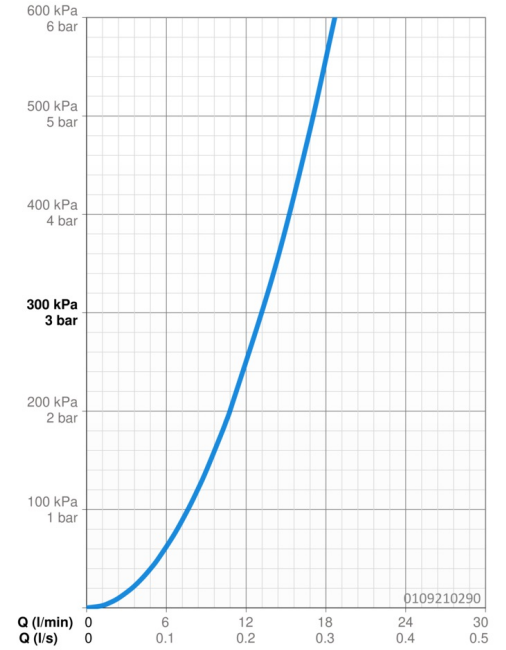

Technical data

Flow properties

Flow-rate at 3 bar **13.2 l/min**

Technical properties

DN-size (nominal dimension) **DN15**
Hot water supply **max. +80°C**
Working pressure **0.5-10 bar**
Connection size **Ø10**
Projection **130 mm**
Material **Brass**

Regulations

EN standard **EN 817**