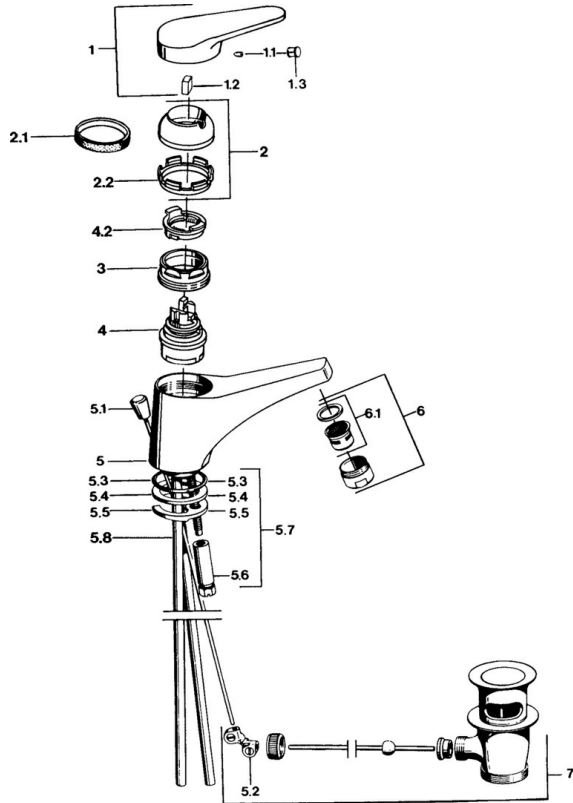

EAN: 4015474540767
static.hansa.com/0109210290

- Washbasin
- Single-lever
- Deck mounted
- Chrome/Gold
- Fixed spout
- Standard aerator
- Single operating lever/handle, Hot/Cold symbols
- Pop-up waste with draw-rod
- \varnothing 48 mm ceramic eco cartridge for flow and temperature control
- Copper inlet pipes
- Rapid installation system

Technical data

Flow properties

Flow-rate at 3 bar **13.2 l/min**

Technical properties

DN-size (nominal dimension) **DN15**
 Hot water supply **max. +80°C**
 Working pressure **0.5-10 bar**
 Connection size **Ø10**
 Projection **130 mm**
 Material **Brass**

Regulations

EN standard **EN 817**

Spare parts

SP01092102

	Name	Code
1	Lever, (-2004)	59901882
1.1	Screw, M5x8, SW2.5	59904755
1.2	Bushing	59904778
1.3	Plug, hot/cold	59906705
2	Covering cap, (-1994) Discontinued	59904756
2	Covering cap	59906563
2.1	Ring Discontinued	59905365
2.1	Ring Discontinued	59904809
2.2	Fixing sleeve	59906695
3	Eye screw, M50x1, SW45	59904775
4	Cartridge, 4.8 eco	59904601
4	Cartridge, 4.8 Eco-Top	59911431
4.2	Hot water limiter	59904759
5.2	Swivel joint	59904624
5.3	O-ring, 42x3.5	59904764
5.4	Gasket, 48x33.5x2	59902283
5.5	Fixing plate	59904765
5.6	Screw, M8x1, SW13	59904766
5.7	Fixing set	59910749
5.8	Pipe Discontinued	59905681
6	Aerator, M24x1 STD HC A	59902366
6	Aerator, M24x1 A White Discontinued	59905419
6.1	Aerator, M22/24 A	59902081
7	Pop-up waste	59904620
N.I.	Washer with chain holder	59902219
N.I.	Plug	59906910