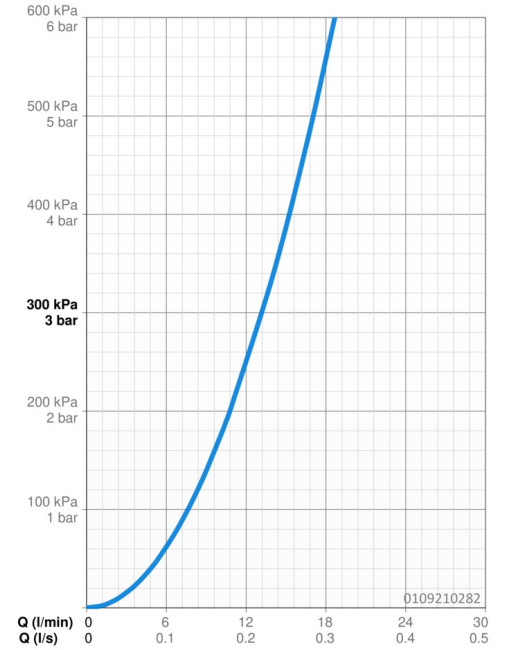

Technical data

Flow properties

Flow-rate at 3 bar **13.2 l/min**

Technical properties

DN-size (nominal dimension) **DN15**
Hot water supply **max. +80°C**
Working pressure **0.5-10 bar**
Connection size **Ø10**
Projection **130 mm**
Material **Brass**

Regulations

EN standard **EN 817**