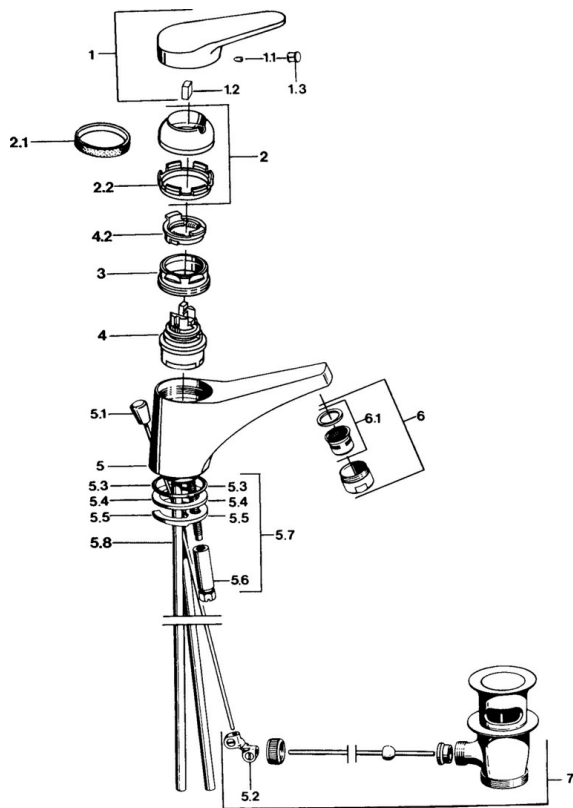

EAN: 4015474640665
static.hansa.com/0109210282

- Washbasin
- Single-lever
- Deck mounted
- White
- Fixed spout
- Standard aerator
- Single operating lever/handle, Hot/Cold symbols
- Pop-up waste with draw-rod
- \varnothing 48 mm ceramic eco cartridge for flow and temperature control
- Copper inlet pipes
- Rapid installation system

Technical data

Flow properties

Flow-rate at 3 bar **13.2 l/min**

Technical properties

DN-size (nominal dimension) **DN15**
Hot water supply **max. +80°C**
Working pressure **0.5-10 bar**
Connection size **Ø10**
Projection **130 mm**
Material **Brass**

Regulations

EN standard **EN 817**

Spare parts

SP01092102

	Name	Code
1	Lever, (-2004)	59901882
1.1	Screw, M5x8, SW2.5	59904755
1.2	Bushing	59904778
1.3	Plug, hot/cold	59906705
2	Covering cap, (-1994) Discontinued	59904756
2	Covering cap	59906563
2.1	Ring Discontinued	59905365
2.1	Ring Discontinued	59904809
2.2	Fixing sleeve	59906695
3	Eye screw, M50x1, SW45	59904775
4	Cartridge, 4.8 eco	59904601
4	Cartridge, 4.8 Eco-Top	59911431
4.2	Hot water limiter	59904759
5.2	Swivel joint	59904624
5.3	O-ring, 42x3.5	59904764
5.4	Gasket, 48x33.5x2	59902283
5.5	Fixing plate	59904765
5.6	Screw, M8x1, SW13	59904766
5.7	Fixing set	59910749
5.8	Pipe Discontinued	59905681
6	Aerator, M24x1 STD HC A	59902366
6	Aerator, M24x1 A White Discontinued	59905419
6.1	Aerator, M22/24 A	59902081
7	Pop-up waste	59904620
N.I.	Washer with chain holder	59902219
N.I.	Plug	59906910