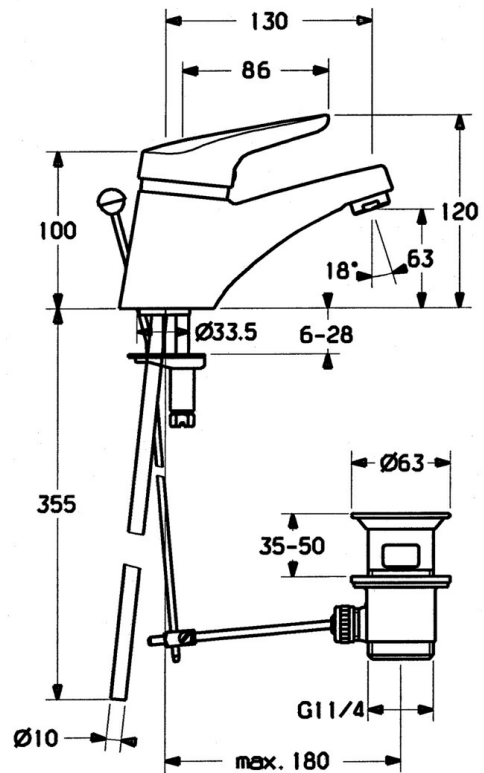

EAN: 4015474640665
static.hansa.com/0109210282

- Washbasin
- Single-lever
- Deck mounted
- White
- Fixed spout
- Standard aerator
- Single operating lever/handle, Hot/Cold symbols
- Pop-up waste with draw-rod
- \varnothing 48 mm ceramic eco cartridge for flow and temperature control
- Copper inlet pipes
- Rapid installation system

Technical data

Flow properties

Flow-rate at 3 bar **13.2 l/min**

Technical properties

DN-size (nominal dimension) **DN15**
Hot water supply **max. +80°C**
Working pressure **0.5-10 bar**
Connection size **Ø10**
Projection **130 mm**
Material **Brass**

Regulations

EN standard **EN 817**

Spare parts

SP01092102

	Name	Code
1	Lever, (-2004)	59901882
1.1	Screw, M5x8, SW2.5	59904755
1.2	Bushing	59904778
1.3	Plug, hot/cold	59906705
2	Covering cap, (-1994) Discontinued	59904756
2	Covering cap	59906563
2.1	Ring Discontinued	59905365
2.1	Ring Discontinued	59904809
2.2	Fixing sleeve	59906695
3	Eye screw, M50x1, SW45	59904775
4	Cartridge, 4.8 eco	59904601
4	Cartridge, 4.8 Eco-Top	59911431
4.2	Hot water limiter	59904759
5.2	Swivel joint	59904624
5.3	O-ring, 42x3.5	59904764
5.4	Gasket, 48x33.5x2	59902283
5.5	Fixing plate	59904765
5.6	Screw, M8x1, SW13	59904766
5.7	Fixing set	59910749
5.8	Pipe Discontinued	59905681
6	Aerator, M24x1 STD HC A	59902366
6	Aerator, M24x1 A White Discontinued	59905419
6.1	Aerator, M22/24 A	59902081
7	Pop-up waste	59904620
N.I.	Washer with chain holder	59902219
N.I.	Plug	59906910