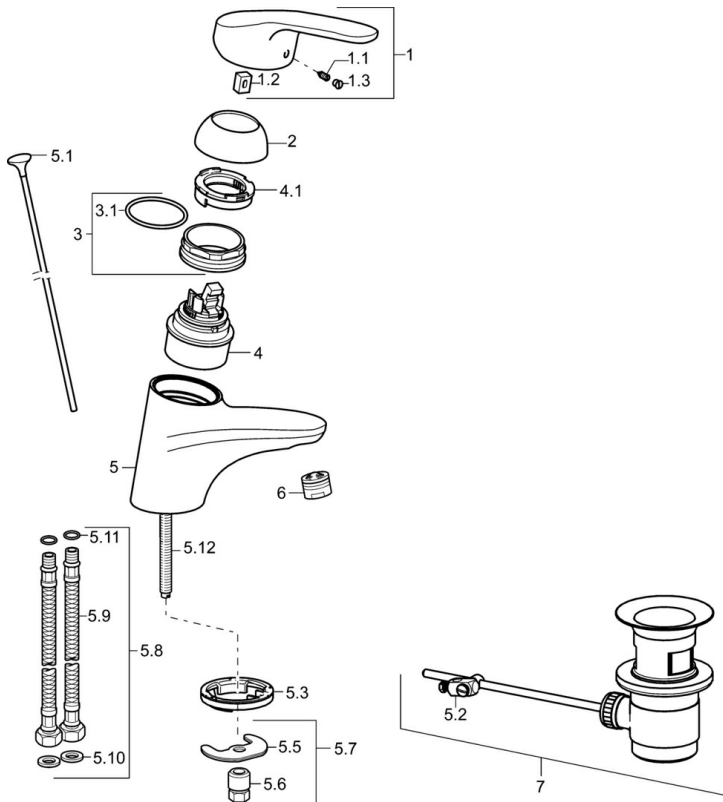

EAN: 4015474271098
static.hansa.com/01082283

- Washbasin
- Single-lever
- Deck mounted
- Chrome
- Fixed spout
- PCA® - constant flow rate regardless of pressure variations
- Hot/Cold symbols, Single operating lever/handle
- Limitation option for maximum temperature and flow-rate, Adjustable hot water stop (included, retrofittable)
- \varnothing 48 mm ceramic eco cartridge for flow and temperature control
- Flexible inlet pipes
- Inner body made of DZR brass, Rapid installation system
- Without pop-up waste, Without draw-rod opening

Technical data

Flow properties

Eco-flow at 3 bar	4.2 l/min
Flow-rate at 3 bar (with flow controller)	7.8 l/min

Technical properties

DN-size (nominal dimension)	DN15
Hot water supply	max. +70°C
Working pressure	0.5-10 bar
Connection size	G3/8
Projection	141 mm
Backflow prevention (EN1717)	AA
Material	Brass

Regulations

EN standard	EN 817
Noise class	I (ISO 3822)

Approvals and Declarations

KIWA	K6116/08
ABP	P-IX 29885/IA
Declaration of conformity	DoC
EPD	S-P-06391

Spare parts

SP01092283

	Name	Code
1	Lever, L=93 mm	01880083
1.1	Screw, M5x8, SW2.5	59904755
1.2	Bushing	59904778
1.3	Symbol plug Grey	59912112
2	Covering cap	59912638
3	Eye screw, M50x1, SW45	59904775
3.1	O-ring, d 43x2.5	59911166
4	Cartridge, 4.8 eco	59904601
4.1	Hot water limiter	59904759
5.1	Pop-up operating rod	59914053
5.2	Swivel joint	59904624
5.3	Bottom seal	59914591
5.5	Fixing plate	59904765
5.6	Screw, M8x1, SW13	59904766
5.7	Fixing set	59910749
5.8	Hose	59912709
5.9	Flexible pipe, L=430, G3/8-M10x1	59912515
5.10	Gasket, 9.5x14.4x2	59912551
5.11	O-ring, d 7.65x1.78	59902337
5.12	Fixing screw, M8x1, L=140	59912474
6	Aerator, M24x1 (2011-)	59913739
7	Pop-up waste	59904620