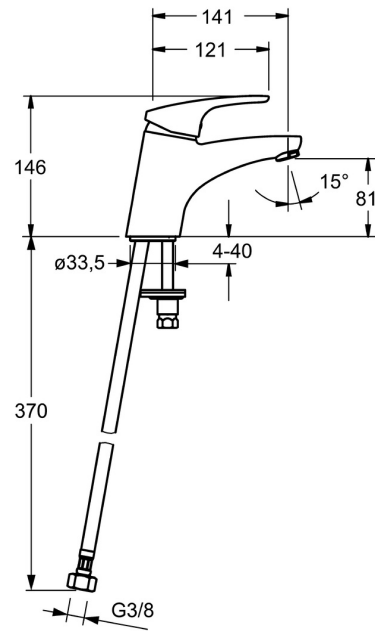

EAN: 4015474271098
static.hansa.com/01082283

- Washbasin
- Single-lever
- Deck mounted
- Chrome
- Fixed spout
- PCA® - constant flow rate regardless of pressure variations
- Hot/Cold symbols, Single operating lever/handle
- Limitation option for maximum temperature and flow-rate, Adjustable hot water stop (included, retrofittable)
- \varnothing 48 mm ceramic eco cartridge for flow and temperature control
- Flexible inlet pipes
- Inner body made of DZR brass, Rapid installation system
- Without pop-up waste, Without draw-rod opening

Technical data

Flow properties

Eco-flow at 3 bar	4.2 l/min
Flow-rate at 3 bar (with flow controller)	7.8 l/min

Technical properties

DN-size (nominal dimension)	DN15
Hot water supply	max. +70°C
Working pressure	0.5-10 bar
Connection size	G3/8
Projection	141 mm
Backflow prevention (EN1717)	AA
Material	Brass

Regulations

EN standard	EN 817
Noise class	I (ISO 3822)

Approvals and Declarations

KIWA	K6116/08
ABP	P-IX 29885/IA
Declaration of conformity	DoC
EPD	S-P-06391

Spare parts

SP01092283

	Name	Code
1	Lever, L=93 mm	01880083
1.1	Screw, M5x8, SW2.5	59904755
1.2	Bushing	59904778
1.3	Symbol plug Grey	59912112
2	Covering cap	59912638
3	Eye screw, M50x1, SW45	59904775
3.1	O-ring, d 43x2.5	59911166
4	Cartridge, 4.8 eco	59904601
4.1	Hot water limiter	59904759
5.1	Pop-up operating rod	59914053
5.2	Swivel joint	59904624
5.3	Bottom seal	59914591
5.5	Fixing plate	59904765
5.6	Screw, M8x1, SW13	59904766
5.7	Fixing set	59910749
5.8	Hose	59912709
5.9	Flexible pipe, L=430, G3/8-M10x1	59912515
5.10	Gasket, 9.5x14.4x2	59912551
5.11	O-ring, d 7.65x1.78	59902337
5.12	Fixing screw, M8x1, L=140	59912474
6	Aerator, M24x1 (2011-)	59913739
7	Pop-up waste	59904620