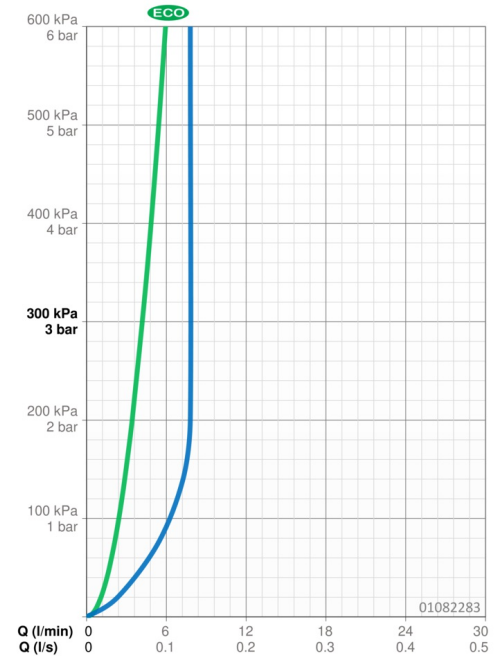

Technical data

Flow properties

Eco-flow at 3 bar	4.2 l/min
Flow-rate at 3 bar (with flow controller)	7.8 l/min

Technical properties

DN-size (nominal dimension)	DN15
Hot water supply	max. +70°C
Working pressure	0.5-10 bar
Connection size	G3/8
Projection	141 mm
Backflow prevention (EN1717)	AA
Material	Brass

Regulations

EN standard	EN 817
Noise class	I (ISO 3822)

Approvals and Declarations

KIWA	K6116/08
ABP	P-IX 29885/IA
Declaration of conformity	DoC
EPD	S-P-06391