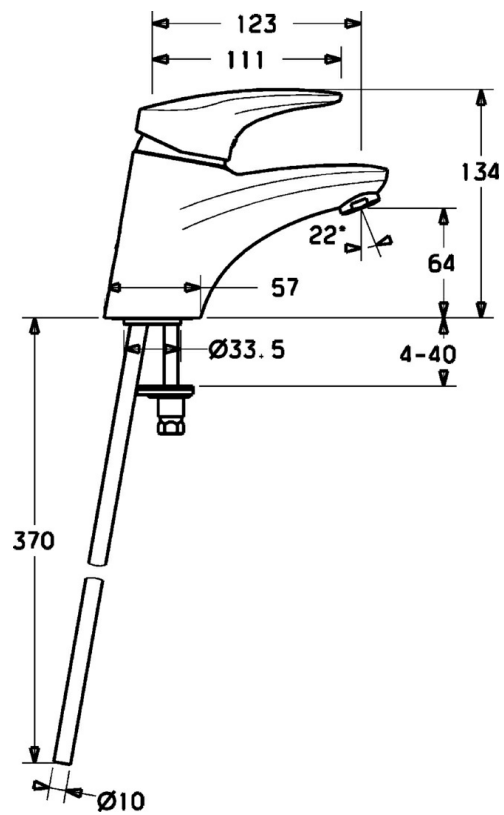

EAN: 4015474075818
static.hansa.com/01082173

- Washbasin
- Single-lever
- Deck mounted
- Chrome
- Fixed spout
- Standard aerator
- Hot/Cold symbols, Single operating lever/handle
- Limitation option for maximum temperature and flow-rate, Adjustable hot water stop (included, retrofittable)
- ϕ 48 mm ceramic eco cartridge for flow and temperature control
- Copper inlet pipes
- Without pop-up waste

Technical data

Technical properties

DN-size (nominal dimension)	DN15
Hot water supply	max. +80°C
Working pressure	0.5-10 bar
Connection size	Ø10
Projection	123 mm
Material	Brass

Regulations

EN standard	EN 817
-------------	---------------

Spare parts

SP01042173

	Name	Code
1	Lever, L=87 mm	59914195
1	Long lever, L=138	01880076
1.1	Screw, M5x8, SW2.5	59904755
1.2	Bushing	59904778
1.3	Symbol plug Grey	59912112
2	Covering cap	59912638
3	Eye screw, M50x1, SW45	59904775
3.1	O-ring, d 43x2.5	59911166
4	Cartridge, 4.8 eco	59904601
4.1	Hot water limiter	59904759
5.3	Gasket, 37x48x3.5	59911422
5.5	Fixing plate	59904765
5.6	Screw, M8x1, SW13	59904766
5.7	Fixing set	59910749
5.8	Installation coupling pair	59911791
5.12	Fixing screw, M8x1, L=140	59912474
6	Aerator, M24x1 STD HC A	59902366
6	Aerator, M24x1 (2011-)	59913739
6.1	Aerator, M22/24 A	59902081
8	Washer with chain holder	59902219
9	Pop-up operating rod	59912608
N.I.	Installation kit	59913083