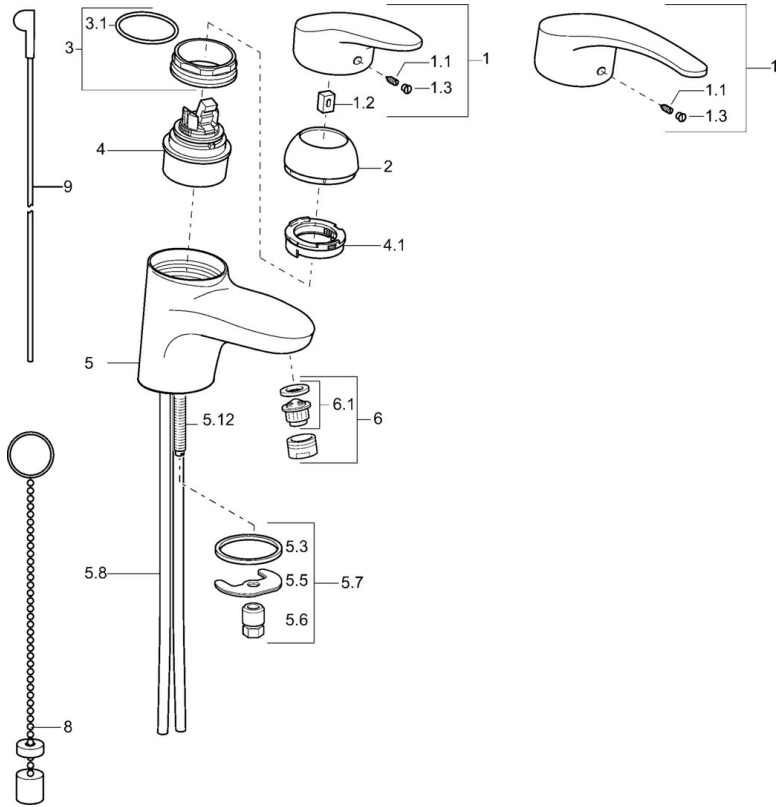

EAN: 4015474075818
static.hansa.com/01082173

- Washbasin
- Single-lever
- Deck mounted
- Chrome
- Fixed spout
- Standard aerator
- Hot/Cold symbols, Single operating lever/handle
- Limitation option for maximum temperature and flow-rate, Adjustable hot water stop (included, retrofittable)
- ϕ 48 mm ceramic eco cartridge for flow and temperature control
- Copper inlet pipes
- Without pop-up waste

Technical data

Technical properties

DN-size (nominal dimension)	DN15
Hot water supply	max. +80°C
Working pressure	0.5-10 bar
Connection size	Ø10
Projection	123 mm
Material	Brass

Regulations

EN standard	EN 817
-------------	---------------

Spare parts

SP01042173

	Name	Code
1	Lever, L=87 mm	59914195
1	Long lever, L=138	01880076
1.1	Screw, M5x8, SW2.5	59904755
1.2	Bushing	59904778
1.3	Symbol plug Grey	59912112
2	Covering cap	59912638
3	Eye screw, M50x1, SW45	59904775
3.1	O-ring, d 43x2.5	59911166
4	Cartridge, 4.8 eco	59904601
4.1	Hot water limiter	59904759
5.3	Gasket, 37x48x3.5	59911422
5.5	Fixing plate	59904765
5.6	Screw, M8x1, SW13	59904766
5.7	Fixing set	59910749
5.8	Installation coupling pair	59911791
5.12	Fixing screw, M8x1, L=140	59912474
6	Aerator, M24x1 STD HC A	59902366
6	Aerator, M24x1 (2011-)	59913739
6.1	Aerator, M22/24 A	59902081
8	Washer with chain holder	59902219
9	Pop-up operating rod	59912608
N.I.	Installation kit	59913083