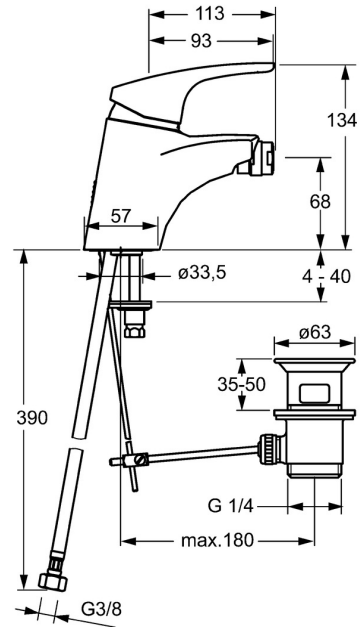

EAN: 4015474271302  
[static.hansa.com/01063283](http://static.hansa.com/01063283)

- Bidet
- Single-lever
- Deck mounted
- Chrome
- Fixed spout
- PCA® - constant flow rate regardless of pressure variations, Ball joint
- Hot/Cold symbols, Single operating lever/handle
- Pop-up waste with draw-rod
- Limitation option for maximum temperature and flow-rate, Adjustable hot water stop (included, retrofittable)
- ø 48 mm ceramic eco cartridge for flow and temperature control
- Flexible inlet pipes
- Inner body made of DZR brass, Rapid installation system

### Technical properties

DN-size (nominal dimension)	<b>DN15</b>
Hot water supply	<b>max. +70°C</b>
Working pressure	<b>0.5-10 bar</b>
Connection size	<b>G3/8</b>
Projection	<b>113 mm</b>
Backflow prevention (EN1717)	<b>AA</b>
Material	<b>Brass</b>

### SP01063283

	Name	Code
1	Lever, L=93 mm	01880083
1.1	Screw, M5x8, SW2.5	59904755
1.2	Bushing	59904778
1.3	Symbol plug Grey	59912112
2	Covering cap	59912638
3	Eye screw, M50x1, SW45	59904775
3.1	O-ring, d 43x2.5	59911166
4	Cartridge, 4.8 eco	59904601
4.1	Hot water limiter	59904759
5.1	Pop-up operating rod	59914053
5.2	Swivel joint	59904624
5.3	Bottom seal	59914591
5.5	Fixing plate	59904765
5.6	Screw, M8x1, SW13	59904766
5.7	Fixing set	59910749
5.8	Hose	59912709
5.9	Flexible pipe, L=430, G3/8-M10x1	59912515
5.10	Gasket, 9.5x14.4x2	59912551
5.11	O-ring, d 7.65x1.78	59902337
5.12	Fixing screw, M8x1, L=140	59912474
6	Aerator, M24x1 (2011-)	59913739
6.2	Ball joint for bidet faucet	59910952
7	Pop-up waste	59904620