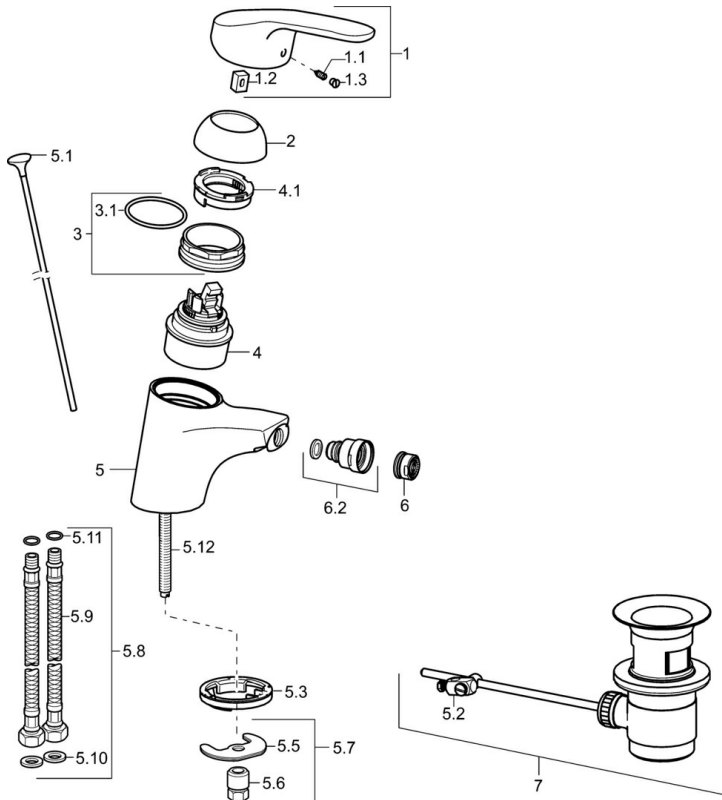

EAN: 4015474271302  
[static.hansa.com/01063283](http://static.hansa.com/01063283)

- Bidet
- Single-lever
- Deck mounted
- Chrome
- Fixed spout
- PCA® - constant flow rate regardless of pressure variations, Ball joint
- Hot/Cold symbols, Single operating lever/handle
- Pop-up waste with draw-rod
- Limitation option for maximum temperature and flow-rate, Adjustable hot water stop (included, retrofittable)
- ø 48 mm ceramic eco cartridge for flow and temperature control
- Flexible inlet pipes
- Inner body made of DZR brass, Rapid installation system

### Technical properties

DN-size (nominal dimension)	<b>DN15</b>
Hot water supply	<b>max. +70°C</b>
Working pressure	<b>0.5-10 bar</b>
Connection size	<b>G3/8</b>
Projection	<b>113 mm</b>
Backflow prevention (EN1717)	<b>AA</b>
Material	<b>Brass</b>

## Spare parts

### SP01063283

	Name	Code
1	Lever, L=93 mm	01880083
1.1	Screw, M5x8, SW2.5	59904755
1.2	Bushing	59904778
1.3	Symbol plug Grey	59912112
2	Covering cap	59912638
3	Eye screw, M50x1, SW45	59904775
3.1	O-ring, d 43x2.5	59911166
4	Cartridge, 4.8 eco	59904601
4.1	Hot water limiter	59904759
5.1	Pop-up operating rod	59914053
5.2	Swivel joint	59904624
5.3	Bottom seal	59914591
5.5	Fixing plate	59904765
5.6	Screw, M8x1, SW13	59904766
5.7	Fixing set	59910749
5.8	Hose	59912709
5.9	Flexible pipe, L=430, G3/8-M10x1	59912515
5.10	Gasket, 9.5x14.4x2	59912551
5.11	O-ring, d 7.65x1.78	59902337
5.12	Fixing screw, M8x1, L=140	59912474
6	Aerator, M24x1 (2011-)	59913739
6.2	Ball joint for bidet faucet	59910952
7	Pop-up waste	59904620