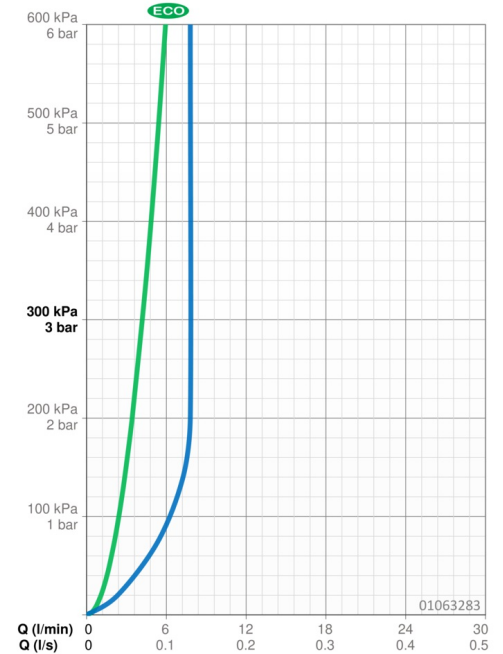

Technical data

Flow properties

Eco-flow at 3 bar	4.2 l/min
Flow-rate at 3 bar (with flow controller)	7.8 l/min

Technical properties

DN-size (nominal dimension)	DN15
Hot water supply	max. +70°C
Working pressure	0.5-10 bar
Connection size	G3/8
Projection	113 mm
Backflow prevention (EN1717)	AA
Material	Brass

Regulations

EN standard	EN 817
Noise class	I (ISO 3822)

Approvals and Declarations

KIWA	K6116/08
ABP	P-IX 29885/IA
Declaration of conformity	DoC