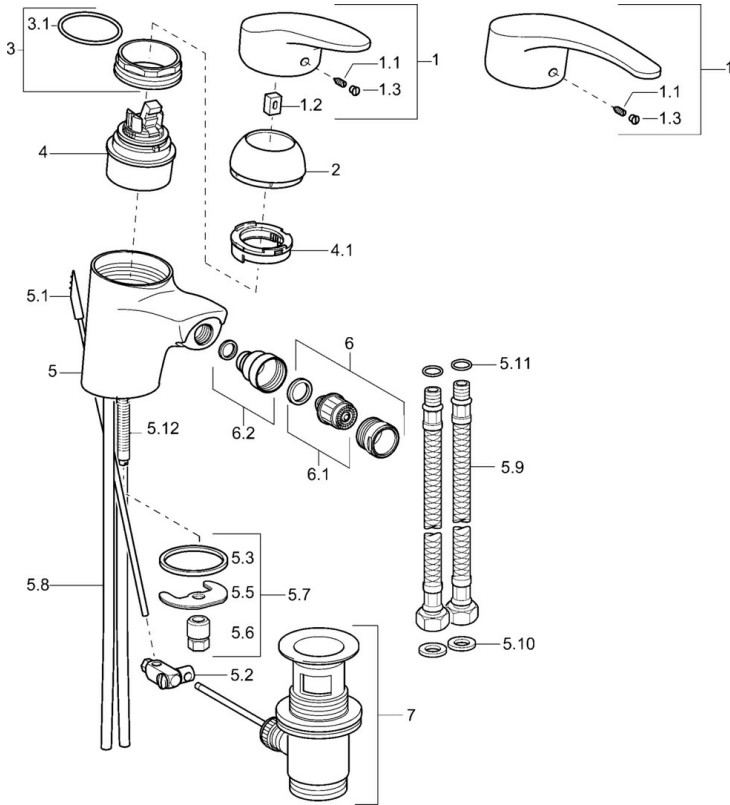

EAN: 4015474076211  
[static.hansa.com/0106327382](https://static.hansa.com/0106327382)

- Bidet
- Single-lever
- Deck mounted
- White
- Fixed spout
- Standard aerator
- Single operating lever/handle, Hot/Cold symbols
- Limitation option for maximum temperature and flow-rate, Adjustable hot water stop (included, retrofittable)
- $\varnothing$  48 mm ceramic eco cartridge for flow and temperature control

## Technical data

### Technical properties

DN-size (nominal dimension)	<b>DN15</b>
Hot water supply	<b>max. +80°C</b>
Working pressure	<b>0.5-10 bar</b>
Material	<b>Brass</b>

### SP01063273

	Name	Code
1	Lever, L=87 mm	59914195
1	Long lever, L=138	01880076
1.1	Screw, M5x8, SW2.5	59904755
1.2	Bushing	59904778
1.3	Symbol plug Grey	59912112
2	Covering cap White Discontinued	59912639
2	Covering cap	59912638
2	Covering cap Gold Discontinued	59912640
3	Eye screw, M50x1, SW45	59904775
3.1	O-ring, d 43x2.5	59911166
4	Cartridge, 4.8 eco	59904601
4.1	Hot water limiter	59904759
5.1	Pop-up operating rod Discontinued	59913033
5.2	Swivel joint	59904624
5.3	Gasket, 37x48x3.5	59911422
5.5	Fixing plate	59904765
5.6	Screw, M8x1, SW13	59904766
5.7	Fixing set	59910749
5.8	Hose	59912709
5.9	Flexible pipe, L=430, G3/8-M10x1	59912515
5.10	Gasket, 9.5x14.4x2	59912551
5.11	O-ring, d 7.65x1.78	59902337
5.12	Fixing screw, M8x1, L=140	59912474
5.13	Coupling pipe, 10xG3/8 Discontinued	59912332
6	Aerator, M24x1 A White Discontinued	59905419
6	Aerator, M24x1 STD HC A	59902366
6.1	Aerator, M22/24 A	59902081
6.2	Ball joint for bidet faucet	59910952
7	Pop-up waste	59904620
N.I.	Installation kit	59913083
N.I.	Aerator, M24x1 (2011-)	59913739