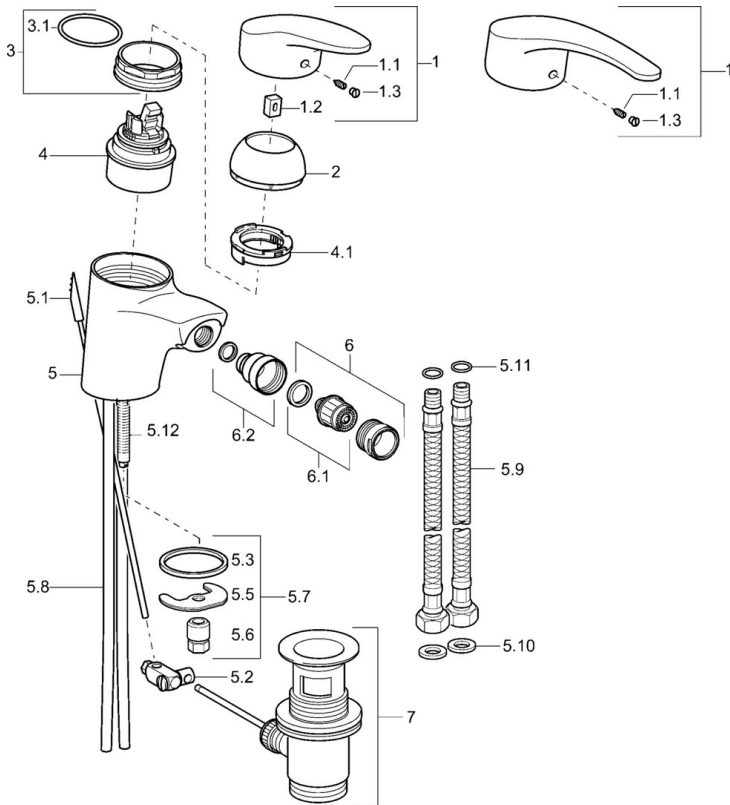

Spare parts

SP01063273

	Name	Code
1	Lever, L=87 mm	59914195
1	Long lever, L=138	01880076
1.1	Screw, M5x8, SW2.5	59904755
1.2	Bushing	59904778
1.3	Symbol plug Grey	59912112
2	Covering cap White Discontinued	59912639
2	Covering cap	59912638
2	Covering cap Gold Discontinued	59912640
3	Eye screw, M50x1, SW45	59904775
3.1	O-ring, d 43x2.5	59911166
4	Cartridge, 4.8 eco	59904601
4.1	Hot water limiter	59904759
5.1	Pop-up operating rod Discontinued	59913033
5.2	Swivel joint	59904624
5.3	Gasket, 37x48x3.5	59911422
5.5	Fixing plate	59904765
5.6	Screw, M8x1, SW13	59904766
5.7	Fixing set	59910749
5.8	Hose	59912709
5.9	Flexible pipe, L=430, G3/8-M10x1	59912515
5.10	Gasket, 9.5x14.4x2	59912551
5.11	O-ring, d 7.65x1.78	59902337
5.12	Fixing screw, M8x1, L=140	59912474
5.13	Coupling pipe, 10xG3/8 Discontinued	59912332
6	Aerator, M24x1 A White Discontinued	59905419
6	Aerator, M24x1 STD HC A	59902366
6.1	Aerator, M22/24 A	59902081
6.2	Ball joint for bidet faucet	59910952
7	Pop-up waste	59904620
N.I.	Installation kit	59913083
N.I.	Aerator, M24x1 (2011-)	59913739