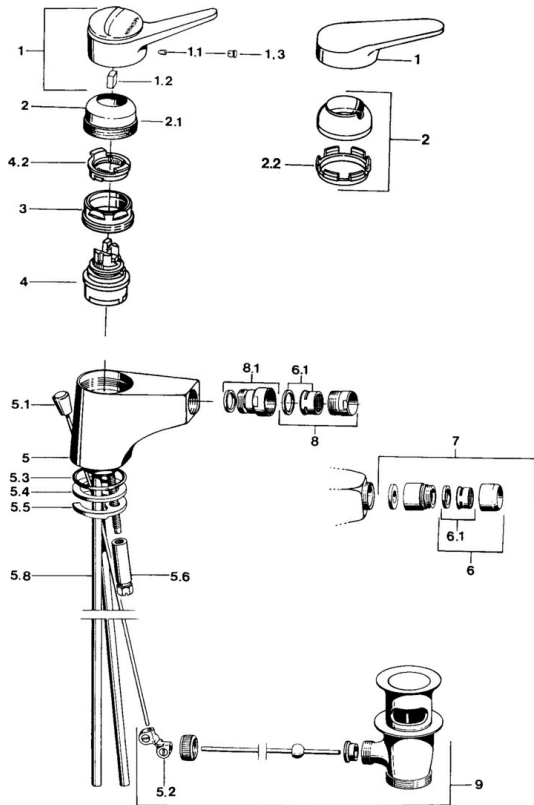

EAN: 4015474030718
static.hansa.com/0106320290

- Bidet
- Single-lever
- Deck mounted
- Chrome/Gold
- Standard aerator, Ball joint
- Single operating lever/handle, Hot/Cold symbols
- Pop-up waste with draw-rod
- \varnothing 48 mm ceramic eco cartridge for flow and temperature control
- Rapid installation system

Technical data

Flow properties

Flow-rate at 3 bar **13.2 l/min**

Technical properties

Hot water supply **max. +80°C**

Working pressure **0.5-10 bar**

Material **Brass**

Regulations

EN standard **EN 817**

Spare parts

SP01063102

	Name	Code
1	Lever, (-2004)	59901882
1	Lever White Discontinued	5990188282
1.1	Screw, M5x8, SW2.5	59904755
1.2	Bushing	59904778
1.3	Plug, hot/cold	59906705
2	Covering cap, (-1994) Discontinued	59904756
2	Covering cap	59906563
2.1	Ring Discontinued	59905365
2.2	Fixing sleeve	59906695
3	Eye screw, M50x1, SW45	59904775
4	Cartridge, 4.8 eco	59904601
4.2	Hot water limiter	59904759
5	Aerator, M24x1 A White Discontinued	59905419
5.2	Swivel joint	59904624
5.3	O-ring, 42x3.5	59904764
5.4	Gasket, 48x33.5x2	59902283
5.5	Fixing plate	59904765
5.6	Screw, M8x1, SW13	59904766
5.7	Fixing set	59910749
5.8	Pipe Discontinued	59905681
5.8	Hose	59912709
6	Aerator, M22x1 A Discontinued	59902365
6.1	Aerator, M22/24 A	59902081
7	Aerator with ball joint Discontinued	59905132
8	Aerator, M24x1 STD HC A	59902366
8.1	Ball joint for bidet faucet, M24x1	59904920
9	Pop-up waste	59904620