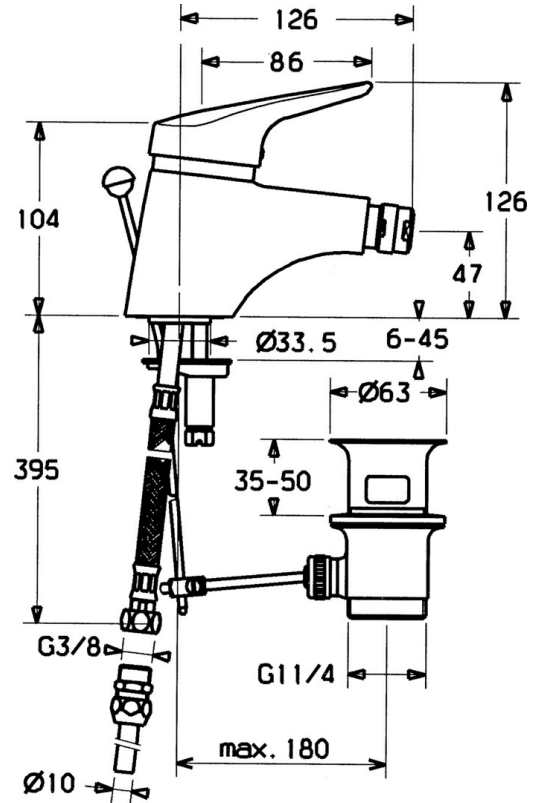

EAN: 4015474030718
static.hansa.com/0106320290

- Bidet
- Single-lever
- Deck mounted
- Chrome/Gold
- Standard aerator, Ball joint
- Single operating lever/handle, Hot/Cold symbols
- Pop-up waste with draw-rod
- \varnothing 48 mm ceramic eco cartridge for flow and temperature control
- Rapid installation system

Technical data

Flow properties

Flow-rate at 3 bar **13.2 l/min**

Technical properties

Hot water supply **max. +80°C**

Working pressure **0.5-10 bar**

Material **Brass**

Regulations

EN standard **EN 817**

Spare parts

SP01063102

	Name	Code
1	Lever, (-2004)	59901882
1	Lever White Discontinued	5990188282
1.1	Screw, M5x8, SW2.5	59904755
1.2	Bushing	59904778
1.3	Plug, hot/cold	59906705
2	Covering cap, (-1994) Discontinued	59904756
2	Covering cap	59906563
2.1	Ring Discontinued	59905365
2.2	Fixing sleeve	59906695
3	Eye screw, M50x1, SW45	59904775
4	Cartridge, 4.8 eco	59904601
4.2	Hot water limiter	59904759
5	Aerator, M24x1 A White Discontinued	59905419
5.2	Swivel joint	59904624
5.3	O-ring, 42x3.5	59904764
5.4	Gasket, 48x33.5x2	59902283
5.5	Fixing plate	59904765
5.6	Screw, M8x1, SW13	59904766
5.7	Fixing set	59910749
5.8	Pipe Discontinued	59905681
5.8	Hose	59912709
6	Aerator, M22x1 A Discontinued	59902365
6.1	Aerator, M22/24 A	59902081
7	Aerator with ball joint Discontinued	59905132
8	Aerator, M24x1 STD HC A	59902366
8.1	Ball joint for bidet faucet, M24x1	59904920
9	Pop-up waste	59904620