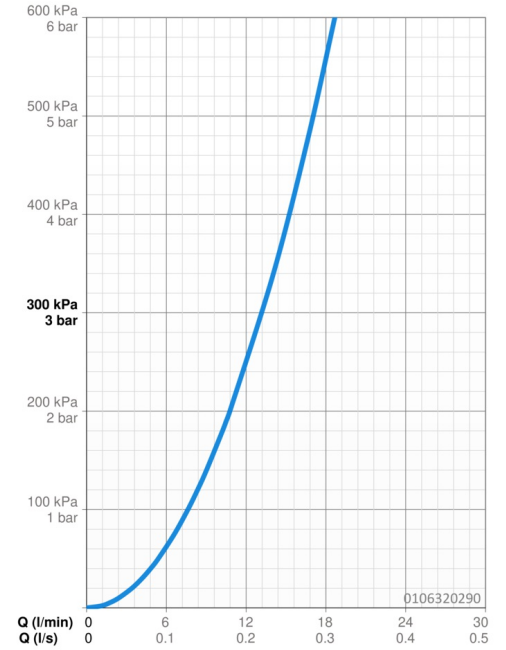

Technical data

Flow properties

Flow-rate at 3 bar **13.2 l/min**

Technical properties

Hot water supply **max. +80°C**

Working pressure **0.5-10 bar**

Material **Brass**

Regulations

EN standard **EN 817**