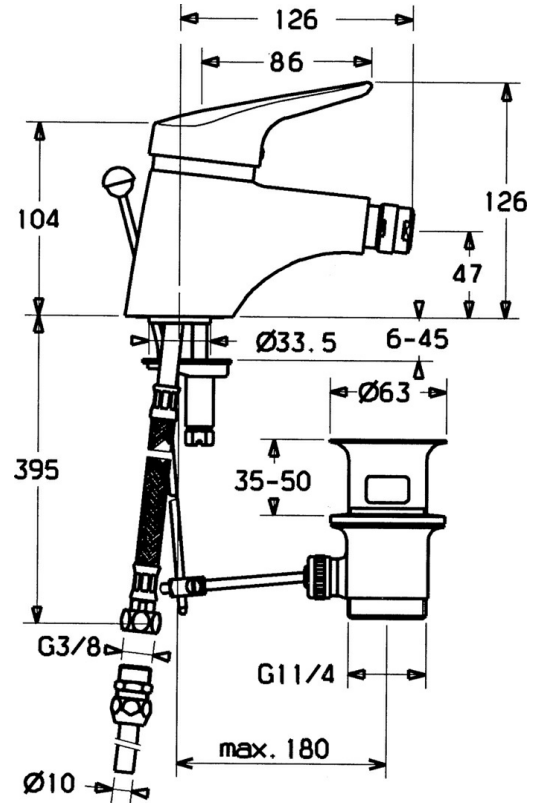

EAN: 4015474030657  
[static.hansa.com/0106320282](http://static.hansa.com/0106320282)

- Bidet
- Single-lever
- Deck mounted
- White
- Standard aerator, Ball joint
- Single operating lever/handle, Hot/Cold symbols
- Pop-up waste with draw-rod
- $\varnothing$  48 mm ceramic eco cartridge for flow and temperature control
- Rapid installation system

### Flow properties

Flow-rate at 3 bar **13.2 l/min**

### Technical properties

Hot water supply **max. +80°C**

Working pressure **0.5-10 bar**

Material **Brass**

### SP01063102

	Name	Code
1	Lever, (-2004)	59901882
1	Lever White Discontinued	5990188282
1.1	Screw, M5x8, SW2.5	59904755
1.2	Bushing	59904778
1.3	Plug, hot/cold	59906705
2	Covering cap, (-1994) Discontinued	59904756
2	Covering cap	59906563
2.1	Ring Discontinued	59905365
2.2	Fixing sleeve	59906695
3	Eye screw, M50x1, SW45	59904775
4	Cartridge, 4.8 eco	59904601
4.2	Hot water limiter	59904759
5	Aerator, M24x1 A White Discontinued	59905419
5.2	Swivel joint	59904624
5.3	O-ring, 42x3.5	59904764
5.4	Gasket, 48x33.5x2	59902283
5.5	Fixing plate	59904765
5.6	Screw, M8x1, SW13	59904766
5.7	Fixing set	59910749
5.8	Pipe Discontinued	59905681
5.8	Hose	59912709
6	Aerator, M22x1 A Discontinued	59902365
6.1	Aerator, M22/24 A	59902081
7	Aerator with ball joint Discontinued	59905132
8	Aerator, M24x1 STD HC A	59902366
8.1	Ball joint for bidet faucet, M24x1	59904920
9	Pop-up waste	59904620