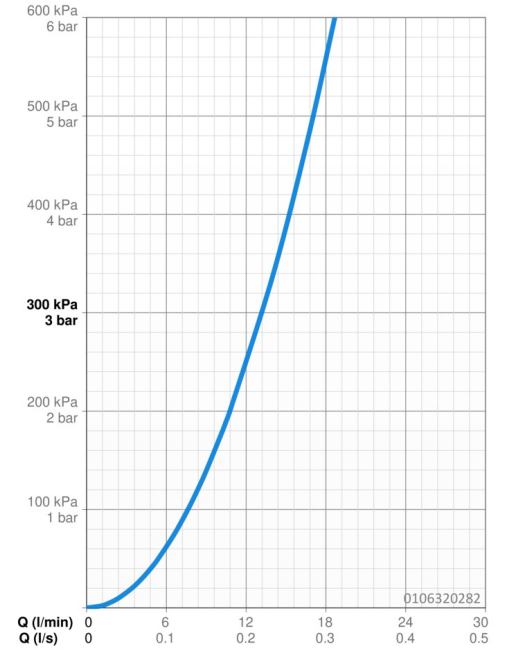

Technical data

Flow properties

Flow-rate at 3 bar **13.2 l/min**

Technical properties

Hot water supply **max. +80°C**

Working pressure **0.5-10 bar**

Material **Brass**

Regulations

EN standard **EN 817**