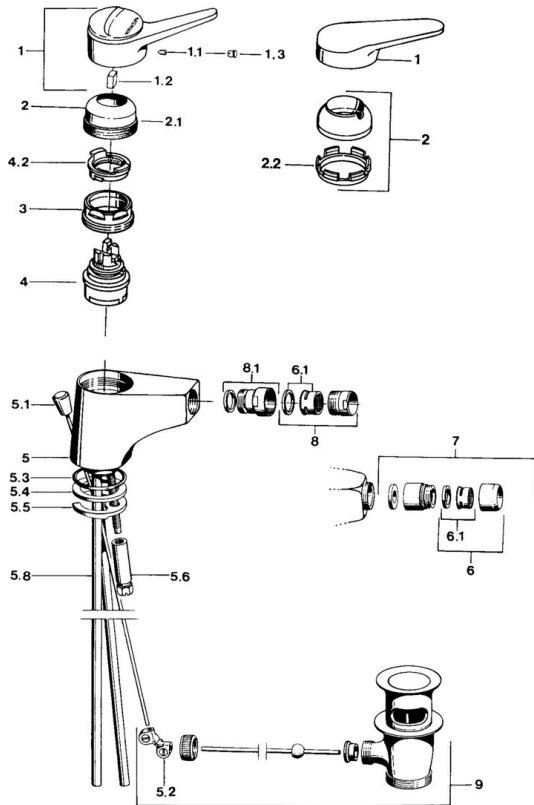

EAN: 4015474030657  
[static.hansa.com/0106320282](http://static.hansa.com/0106320282)

- Bidet
- Single-lever
- Deck mounted
- White
- Standard aerator, Ball joint
- Single operating lever/handle, Hot/Cold symbols
- Pop-up waste with draw-rod
- $\varnothing$  48 mm ceramic eco cartridge for flow and temperature control
- Rapid installation system

### Technical properties

Hot water supply **max. +80°C**

Working pressure **0.5-10 bar**

Material **Brass**

## Spare parts

### SP01063102

	Name	Code
1	Lever, (-2004)	59901882
1	Lever White Discontinued	5990188282
1.1	Screw, M5x8, SW2.5	59904755
1.2	Bushing	59904778
1.3	Plug, hot/cold	59906705
2	Covering cap, (-1994) Discontinued	59904756
2	Covering cap	59906563
2.1	Ring Discontinued	59905365
2.2	Fixing sleeve	59906695
3	Eye screw, M50x1, SW45	59904775
4	Cartridge, 4.8 eco	59904601
4.2	Hot water limiter	59904759
5	Aerator, M24x1 A White Discontinued	59905419
5.2	Swivel joint	59904624
5.3	O-ring, 42x3.5	59904764
5.4	Gasket, 48x33.5x2	59902283
5.5	Fixing plate	59904765
5.6	Screw, M8x1, SW13	59904766
5.7	Fixing set	59910749
5.8	Pipe Discontinued	59905681
5.8	Hose	59912709
6	Aerator, M22x1 A Discontinued	59902365
6.1	Aerator, M22/24 A	59902081
7	Aerator with ball joint Discontinued	59905132
8	Aerator, M24x1 STD HC A	59902366
8.1	Ball joint for bidet faucet, M24x1	59904920
9	Pop-up waste	59904620