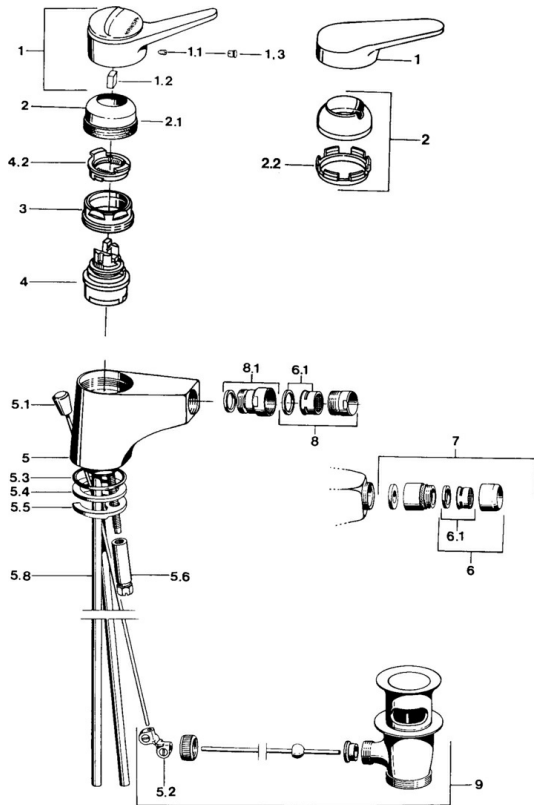

EAN: 4015474640641
static.hansa.com/0106310282

- Bidet
- Single-lever
- Deck mounted
- White
- Single operating lever/handle, Hot/Cold symbols

Technical data

Technical properties

Hot water supply	max. +80°C
Working pressure	0.5-10 bar
Material	Brass

Regulations

EN standard	EN 817
-------------	---------------

Spare parts

SP01063102

	Name	Code
1	Lever, (-2004)	59901882
1	Lever White Discontinued	5990188282
1.1	Screw, M5x8, SW2.5	59904755
1.2	Bushing	59904778
1.3	Plug, hot/cold	59906705
2	Covering cap, (-1994) Discontinued	59904756
2	Covering cap	59906563
2.1	Ring Discontinued	59905365
2.2	Fixing sleeve	59906695
3	Eye screw, M50x1, SW45	59904775
4	Cartridge, 4.8 eco	59904601
4.2	Hot water limiter	59904759
5	Aerator, M24x1 A White Discontinued	59905419
5.2	Swivel joint	59904624
5.3	O-ring, 42x3.5	59904764
5.4	Gasket, 48x33.5x2	59902283
5.5	Fixing plate	59904765
5.6	Screw, M8x1, SW13	59904766
5.7	Fixing set	59910749
5.8	Pipe Discontinued	59905681
5.8	Hose	59912709
6	Aerator, M22x1 A Discontinued	59902365
6.1	Aerator, M22/24 A	59902081
7	Aerator with ball joint Discontinued	59905132
8	Aerator, M24x1 STD HC A	59902366
8.1	Ball joint for bidet faucet, M24x1	59904920
9	Pop-up waste	59904620