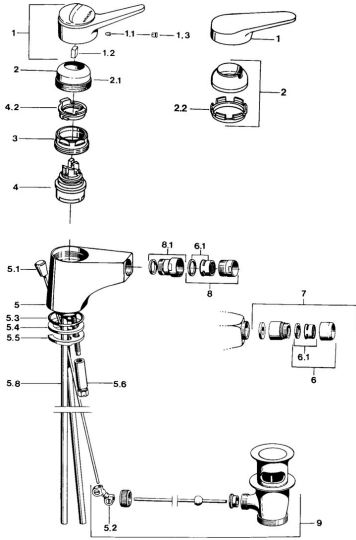

EAN: 4015474640641
static.hansa.com/0106310282

- Bidet
- Single-lever
- Deck mounted
- White
- Single operating lever/handle, Hot/Cold symbols

Technical data

Technical properties

Hot water supply	max. +80°C
Working pressure	0.5-10 bar
Material	Brass

Regulations

EN standard	EN 817
-------------	---------------

Spare parts

SP01063102

	Name	Code
1	Lever, (-2004)	59901882
1	Lever White Discontinued	5990188282
1.1	Screw, M5x8, SW2.5	59904755
1.2	Bushing	59904778
1.3	Plug, hot/cold	59906705
2	Covering cap, (-1994) Discontinued	59904756
2	Covering cap	59906563
2.1	Ring Discontinued	59905365
2.2	Fixing sleeve	59906695
3	Eye screw, M50x1, SW45	59904775
4	Cartridge, 4.8 eco	59904601
4.2	Hot water limiter	59904759
5	Aerator, M24x1 A White Discontinued	59905419
5.2	Swivel joint	59904624
5.3	O-ring, 42x3.5	59904764
5.4	Gasket, 48x33.5x2	59902283
5.5	Fixing plate	59904765
5.6	Screw, M8x1, SW13	59904766
5.7	Fixing set	59910749
5.8	Pipe Discontinued	59905681
5.8	Hose	59912709
6	Aerator, M22x1 A Discontinued	59902365
6.1	Aerator, M22/24 A	59902081
7	Aerator with ball joint Discontinued	59905132
8	Aerator, M24x1 STD HC A	59902366
8.1	Ball joint for bidet faucet, M24x1	59904920
9	Pop-up waste	59904620