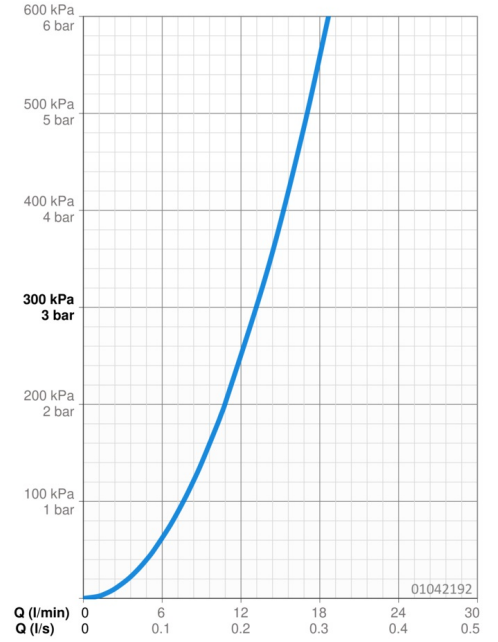

Technical data

Flow properties

Flow-rate at 3 bar **13.2 l/min**

Technical properties

DN-size (nominal dimension) **DN15**
Hot water supply **max. +80°C**
Working pressure **0.5-10 bar**
Connection size **Ø10**
Projection **130 mm**
Material **Brass**

Regulations

EN standard **EN 817**