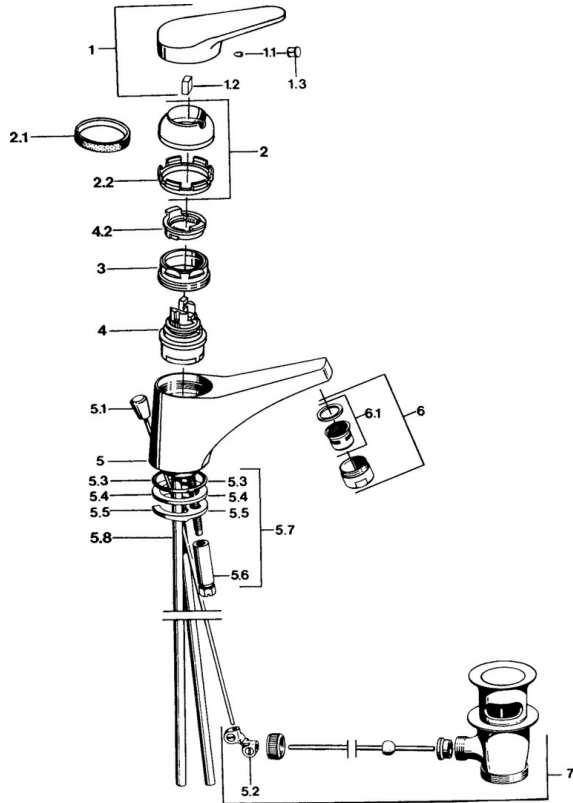

EAN: 4015474676220  
[static.hansa.com/01042192](https://static.hansa.com/01042192)

- Washbasin
- Single-lever
- Deck mounted
- Chrome
- Fixed spout
- Standard aerator
- Single operating lever/handle, Hot/Cold symbols
- $\varnothing$  48 mm ceramic eco cartridge for flow and temperature control
- Copper inlet pipes
- Rapid installation system
- Without pop-up waste

### Technical properties

DN-size (nominal dimension) **DN15**  
 Hot water supply **max. +80°C**  
 Working pressure **0.5-10 bar**  
 Connection size **Ø10**  
 Projection **130 mm**  
 Material **Brass**

## Spare parts

### SP01092102

	Name	Code
1	Lever, (-2004)	59901882
1.1	Screw, M5x8, SW2.5	59904755
1.2	Bushing	59904778
1.3	Plug, hot/cold	59906705
2	Covering cap, (-1994) Discontinued	59904756
2	Covering cap	59906563
2.1	Ring Discontinued	59905365
2.1	Ring Discontinued	59904809
2.2	Fixing sleeve	59906695
3	Eye screw, M50x1, SW45	59904775
4	Cartridge, 4.8 eco	59904601
4	Cartridge, 4.8 Eco-Top	59911431
4.2	Hot water limiter	59904759
5.2	Swivel joint	59904624
5.3	O-ring, 42x3.5	59904764
5.4	Gasket, 48x33.5x2	59902283
5.5	Fixing plate	59904765
5.6	Screw, M8x1, SW13	59904766
5.7	Fixing set	59910749
5.8	Pipe Discontinued	59905681
6	Aerator, M24x1 STD HC A	59902366
6	Aerator, M24x1 A White Discontinued	59905419
6.1	Aerator, M22/24 A	59902081
7	Pop-up waste	59904620
N.I.	Washer with chain holder	59902219
N.I.	Plug	59906910