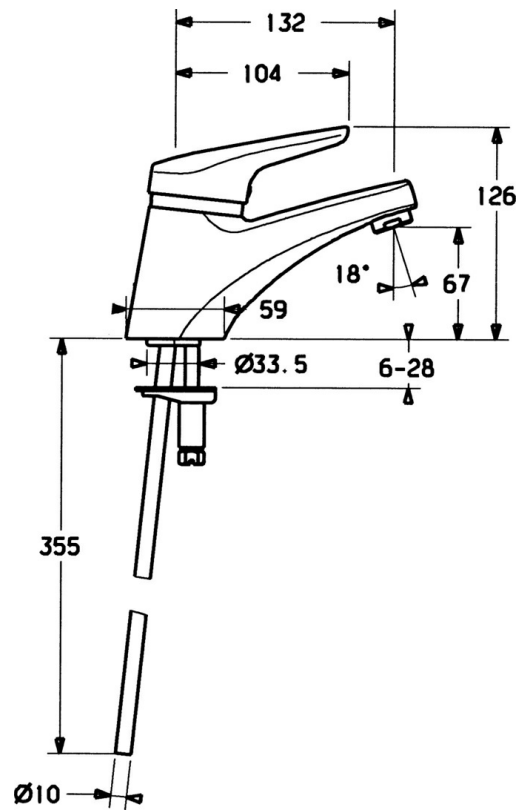

EAN: 4015474676220  
[static.hansa.com/01042192](https://static.hansa.com/01042192)

- Washbasin
- Single-lever
- Deck mounted
- Chrome
- Fixed spout
- Standard aerator
- Single operating lever/handle, Hot/Cold symbols
- $\varnothing$  48 mm ceramic eco cartridge for flow and temperature control
- Copper inlet pipes
- Rapid installation system
- Without pop-up waste

### Flow properties

Flow-rate at 3 bar **13.2 l/min**

### Technical properties

DN-size (nominal dimension) **DN15**  
 Hot water supply **max. +80°C**  
 Working pressure **0.5-10 bar**  
 Connection size **Ø10**  
 Projection **130 mm**  
 Material **Brass**

### SP01092102

	Name	Code
1	Lever, (-2004)	59901882
1.1	Screw, M5x8, SW2.5	59904755
1.2	Bushing	59904778
1.3	Plug, hot/cold	59906705
2	Covering cap, (-1994) Discontinued	59904756
2	Covering cap	59906563
2.1	Ring Discontinued	59905365
2.1	Ring Discontinued	59904809
2.2	Fixing sleeve	59906695
3	Eye screw, M50x1, SW45	59904775
4	Cartridge, 4.8 eco	59904601
4	Cartridge, 4.8 Eco-Top	59911431
4.2	Hot water limiter	59904759
5.2	Swivel joint	59904624
5.3	O-ring, 42x3.5	59904764
5.4	Gasket, 48x33.5x2	59902283
5.5	Fixing plate	59904765
5.6	Screw, M8x1, SW13	59904766
5.7	Fixing set	59910749
5.8	Pipe Discontinued	59905681
6	Aerator, M24x1 STD HC A	59902366
6	Aerator, M24x1 A White Discontinued	59905419
6.1	Aerator, M22/24 A	59902081
7	Pop-up waste	59904620
N.I.	Washer with chain holder	59902219
N.I.	Plug	59906910