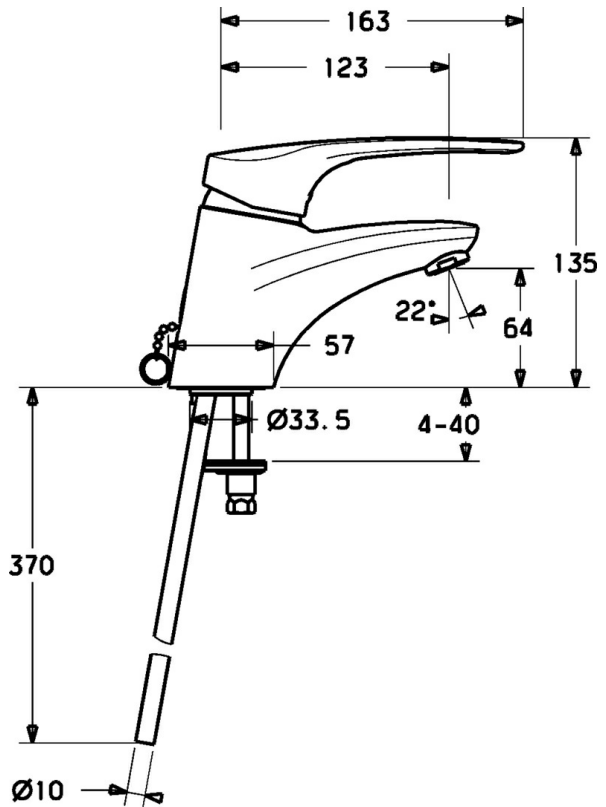

EAN: 4015474076822  
[static.hansa.com/01042176](http://static.hansa.com/01042176)

- Health & Care
- Single-lever
- Deck mounted
- Chrome
- Fixed spout
- Standard aerator
- Long shape, Hot/Cold symbols, Single operating lever/handle
- Chain holder with chain
- Limitation option for maximum temperature and flow-rate, Adjustable hot water stop (included, retrofittable)
- $\varnothing$  48 mm ceramic eco cartridge for flow and temperature control
- Copper inlet pipes
- Waterways without nickel coating
- Without pop-up waste

### Technical properties

DN-size (nominal dimension)	<b>DN15</b>
Hot water supply	<b>max. +80°C</b>
Working pressure	<b>0.5-10 bar</b>
Connection size	<b>Ø10</b>
Projection	<b>123 mm</b>
Material	<b>Brass</b>

### SP01042173

	Name	Code
1	Lever, L=87 mm	59914195
1	Long lever, L=138	01880076
1.1	Screw, M5x8, SW2.5	59904755
1.2	Bushing	59904778
1.3	Symbol plug Grey	59912112
2	Covering cap	59912638
3	Eye screw, M50x1, SW45	59904775
3.1	O-ring, d 43x2.5	59911166
4	Cartridge, 4.8 eco	59904601
4.1	Hot water limiter	59904759
5.3	Gasket, 37x48x3.5	59911422
5.5	Fixing plate	59904765
5.6	Screw, M8x1, SW13	59904766
5.7	Fixing set	59910749
5.8	Installation coupling pair	59911791
5.12	Fixing screw, M8x1, L=140	59912474
6	Aerator, M24x1 STD HC A	59902366
6	Aerator, M24x1 (2011-)	59913739
6.1	Aerator, M22/24 A	59902081
8	Washer with chain holder	59902219
9	Pop-up operating rod	59912608
N.I.	Installation kit	59913083