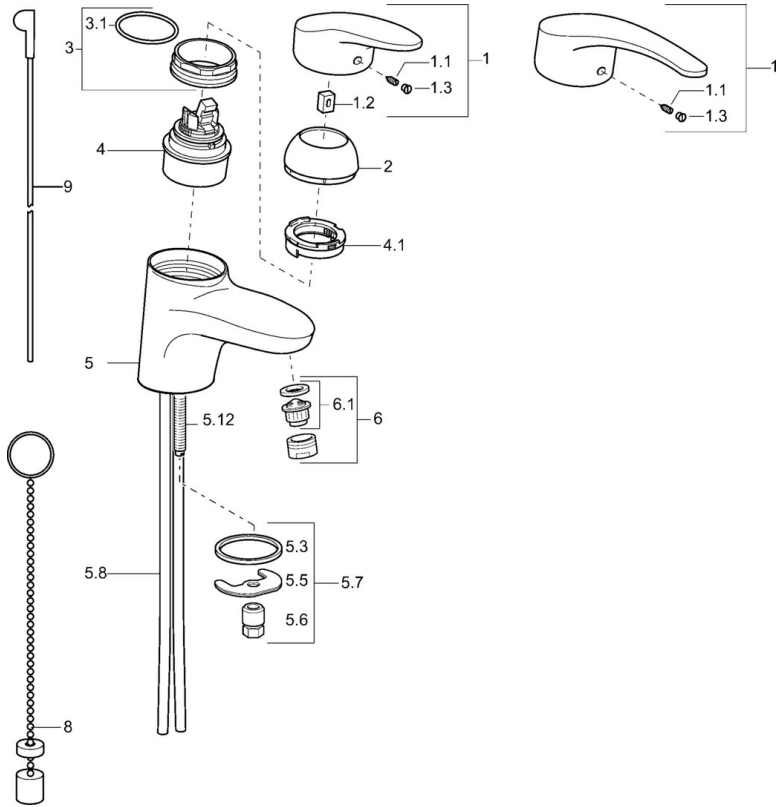

EAN: 4015474076822  
[static.hansa.com/01042176](http://static.hansa.com/01042176)

- Health & Care
- Single-lever
- Deck mounted
- Chrome
- Fixed spout
- Standard aerator
- Long shape, Hot/Cold symbols, Single operating lever/handle
- Chain holder with chain
- Limitation option for maximum temperature and flow-rate, Adjustable hot water stop (included, retrofittable)
- $\varnothing$  48 mm ceramic eco cartridge for flow and temperature control
- Copper inlet pipes
- Waterways without nickel coating
- Without pop-up waste

## Technical data

### Technical properties

DN-size (nominal dimension)	<b>DN15</b>
Hot water supply	<b>max. +80°C</b>
Working pressure	<b>0.5-10 bar</b>
Connection size	<b>Ø10</b>
Projection	<b>123 mm</b>
Material	<b>Brass</b>

### SP01042173

	Name	Code
1	Lever, L=87 mm	59914195
1	Long lever, L=138	01880076
1.1	Screw, M5x8, SW2.5	59904755
1.2	Bushing	59904778
1.3	Symbol plug Grey	59912112
2	Covering cap	59912638
3	Eye screw, M50x1, SW45	59904775
3.1	O-ring, d 43x2.5	59911166
4	Cartridge, 4.8 eco	59904601
4.1	Hot water limiter	59904759
5.3	Gasket, 37x48x3.5	59911422
5.5	Fixing plate	59904765
5.6	Screw, M8x1, SW13	59904766
5.7	Fixing set	59910749
5.8	Installation coupling pair	59911791
5.12	Fixing screw, M8x1, L=140	59912474
6	Aerator, M24x1 STD HC A	59902366
6	Aerator, M24x1 (2011-)	59913739
6.1	Aerator, M22/24 A	59902081
8	Washer with chain holder	59902219
9	Pop-up operating rod	59912608
N.I.	Installation kit	59913083