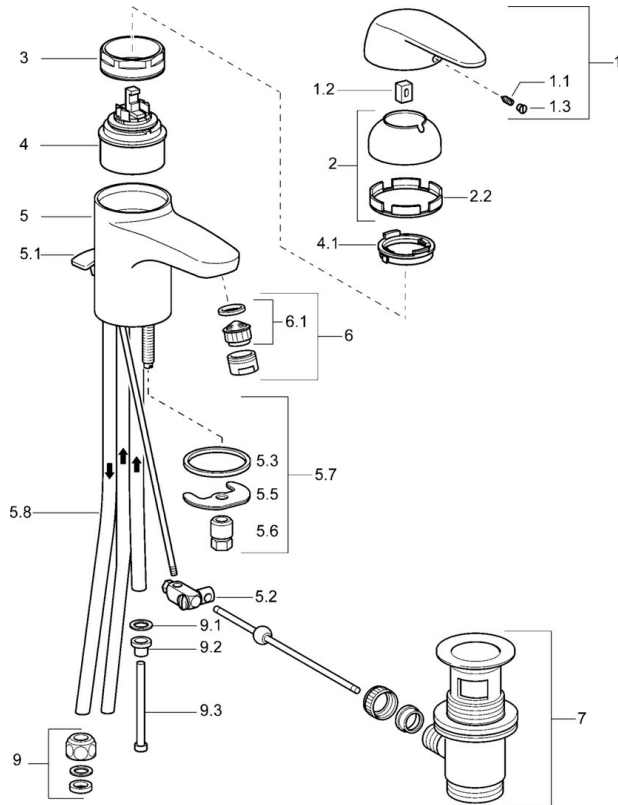

EAN: 4015474062306
static.hansa.com/01031104

- Washbasin
- Low pressure
- Deck mounted
- Chrome
- Fixed spout
- Limitation option for maximum temperature and flow-rate, Adjustable hot water stop (included, retrofittable)
- ϕ 48 mm ceramic eco cartridge for flow and temperature control

Technical data

Technical properties

Hot water supply	max. +80°C
Working pressure	0.5-5 bar
Material	Brass

Spare parts

SP01031104

	Name	Code
1	Lever	59913904
1.1	Screw, M5x8, SW2.5	59904755
1.2	Bushing	59904778
1.3	Plug, hot/cold	59906705
2	Covering cap	59906563
2.2	Fixing sleeve	59906695
3	Eye screw, M50x1, SW45	59904775
4	Cartridge, 4.8 eco	59904601
4.1	Hot water limiter	59904759
5.1	Pop-up operating rod Discontinued	59912300
5.2	Swivel joint	59904624
5.3	Gasket, 37x48x3.5	59911422
5.5	Fixing plate	59904765
5.6	Screw, M8x1, SW13	59904766
5.7	Fixing set	59910749
5.8	Pipe Discontinued	59911794
6	Aerator, M24x1 A, low pressure	59902692
6.1	Aerator, M22/24, ND	59901553
7	Pop-up waste	59904620
9	Fitting nut	59904969
9.1	Sealing kit, 14.9x8.5x1	59902352
9.2	Sealing kit, 10x8	59902272
9.3	Hose	59902151