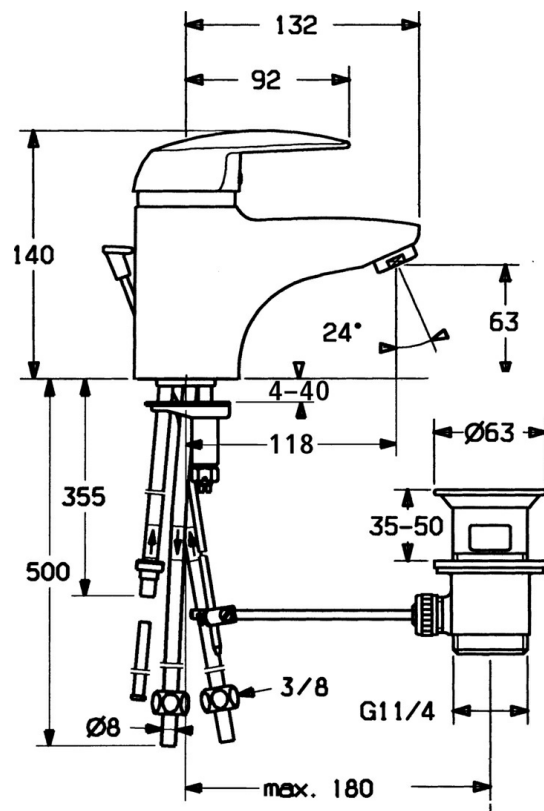

EAN: 4015474062306
static.hansa.com/01031104

- Washbasin
- Low pressure
- Deck mounted
- Chrome
- Fixed spout
- Limitation option for maximum temperature and flow-rate, Adjustable hot water stop (included, retrofittable)
- ϕ 48 mm ceramic eco cartridge for flow and temperature control

Technical data

Technical properties

Hot water supply	max. +80°C
Working pressure	0.5-5 bar
Material	Brass

Spare parts

SP01031104

	Name	Code
1	Lever	59913904
1.1	Screw, M5x8, SW2.5	59904755
1.2	Bushing	59904778
1.3	Plug, hot/cold	59906705
2	Covering cap	59906563
2.2	Fixing sleeve	59906695
3	Eye screw, M50x1, SW45	59904775
4	Cartridge, 4.8 eco	59904601
4.1	Hot water limiter	59904759
5.1	Pop-up operating rod Discontinued	59912300
5.2	Swivel joint	59904624
5.3	Gasket, 37x48x3.5	59911422
5.5	Fixing plate	59904765
5.6	Screw, M8x1, SW13	59904766
5.7	Fixing set	59910749
5.8	Pipe Discontinued	59911794
6	Aerator, M24x1 A, low pressure	59902692
6.1	Aerator, M22/24, ND	59901553
7	Pop-up waste	59904620
9	Fitting nut	59904969
9.1	Sealing kit, 14.9x8.5x1	59902352
9.2	Sealing kit, 10x8	59902272
9.3	Hose	59902151