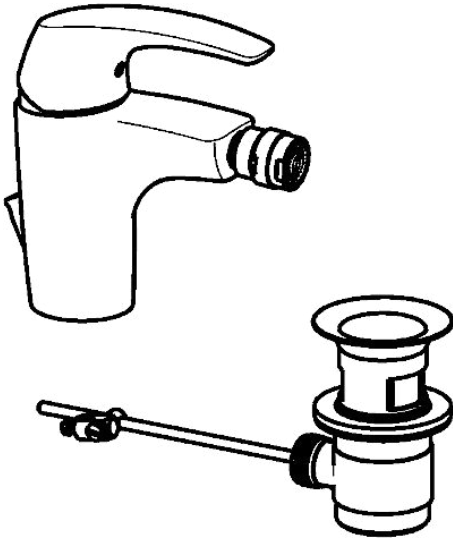

EAN: 4015474254336
static.hansa.com/01023274

- Bidet
- Single-lever
- Deck mounted
- Chrome
- PCA® - constant flow rate regardless of pressure variations, Ball joint
- Hot/Cold symbols, Single operating lever/handle
- Pop-up waste with draw-rod
- Flexible inlet pipes
- Inner body made of DZR brass

Technical data

Flow properties

Flow-rate at 3 bar (with flow controller) **6.0 l/min**

Technical properties

DN-size (nominal dimension) **DN15**
 Hot water supply **max. +70°C**
 Working pressure **0.5-10 bar**
 Connection size **G3/8**
 Projection **112 mm**
 Material **Brass**

Regulations

EN standard **EN 817**

Spare parts

SP01023274

	Name	Code
1	Lever	59913831
1.1	Screw, M5x8, SW2.5	59904755
1.3	Symbol plug Grey	59912112
2	Covering cap Discontinued	59912797
2.1	Washer set	59913833
3	Fixing screw, M40x1, SW34	59913834
4	Cartridge, 3.5 Eco	59912324
4	Cartridge, 3.5 Classic	59913075
4.1	Temperature adjustment limiter	59912325
4.3	O-ring, d 28.24x2.62 Discontinued	59912590
4.4	O-ring, d 10.10x1.60 Discontinued	59905072
5.1	Pop-up operating rod	59913652
5.2	Swivel joint	59904624
5.3	Bottom seal	59914591
5.5	Fixing plate	59904765
5.6	Screw, M8x1, SW13	59904766
5.7	Fixing set	59912113
5.8	Flexible pipe, L=430, G3/8-M10x1 RH Discontinued	59913213
5.9	Flexible pipe, L=430, G3/8-M10x1	59912515
5.10	O-ring, d 7.65x1.78	59902337
5.11	Gasket, 9.5x14.4x2	59912551
5.13	Fixing screw, M8x1, L=140	59912474
6	Aerator, M24x1, 6 l/min	59913727
6.2	Ball joint for bidet faucet	59910952
7	Pop-up waste	59904620
N.I.	Key, SW30/34	59912108