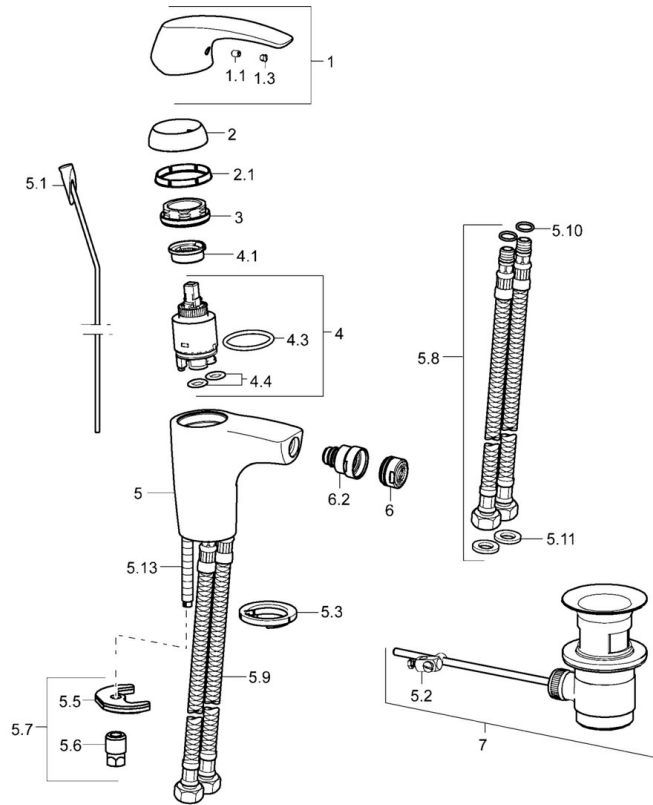

EAN: 4015474254336
static.hansa.com/01023274

- Bidet
- Single-lever
- Deck mounted
- Chrome
- PCA® - constant flow rate regardless of pressure variations, Ball joint
- Hot/Cold symbols, Single operating lever/handle
- Pop-up waste with draw-rod
- Flexible inlet pipes
- Inner body made of DZR brass

Technical data

Flow properties

Flow-rate at 3 bar (with flow controller) **6.0 l/min**

Technical properties

DN-size (nominal dimension) **DN15**
 Hot water supply **max. +70°C**
 Working pressure **0.5-10 bar**
 Connection size **G3/8**
 Projection **112 mm**
 Material **Brass**

Regulations

EN standard **EN 817**

Spare parts

SP01023274

	Name	Code
1	Lever	59913831
1.1	Screw, M5x8, SW2.5	59904755
1.3	Symbol plug Grey	59912112
2	Covering cap Discontinued	59912797
2.1	Washer set	59913833
3	Fixing screw, M40x1, SW34	59913834
4	Cartridge, 3.5 Eco	59912324
4	Cartridge, 3.5 Classic	59913075
4.1	Temperature adjustment limiter	59912325
4.3	O-ring, d 28.24x2.62 Discontinued	59912590
4.4	O-ring, d 10.10x1.60 Discontinued	59905072
5.1	Pop-up operating rod	59913652
5.2	Swivel joint	59904624
5.3	Bottom seal	59914591
5.5	Fixing plate	59904765
5.6	Screw, M8x1, SW13	59904766
5.7	Fixing set	59912113
5.8	Flexible pipe, L=430, G3/8-M10x1 RH Discontinued	59913213
5.9	Flexible pipe, L=430, G3/8-M10x1	59912515
5.10	O-ring, d 7.65x1.78	59902337
5.11	Gasket, 9.5x14.4x2	59912551
5.13	Fixing screw, M8x1, L=140	59912474
6	Aerator, M24x1, 6 l/min	59913727
6.2	Ball joint for bidet faucet	59910952
7	Pop-up waste	59904620
N.I.	Key, SW30/34	59912108