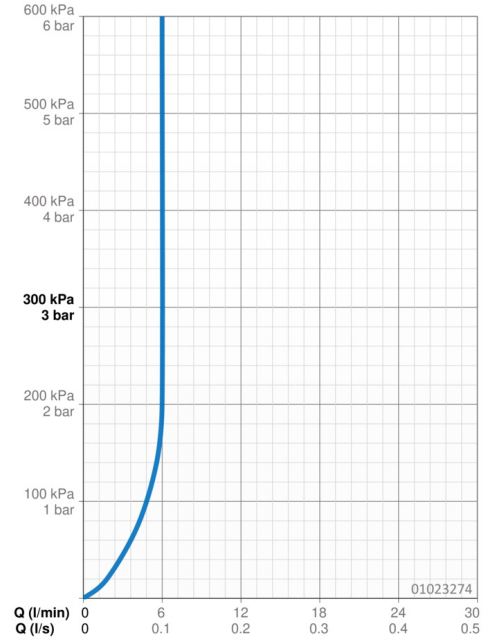

Technical data

Flow properties

Flow-rate at 3 bar (with flow controller) **6.0 l/min**

Technical properties

DN-size (nominal dimension) **DN15**
Hot water supply **max. +70°C**
Working pressure **0.5-10 bar**
Connection size **G3/8**
Projection **112 mm**
Material **Brass**

Regulations

EN standard **EN 817**