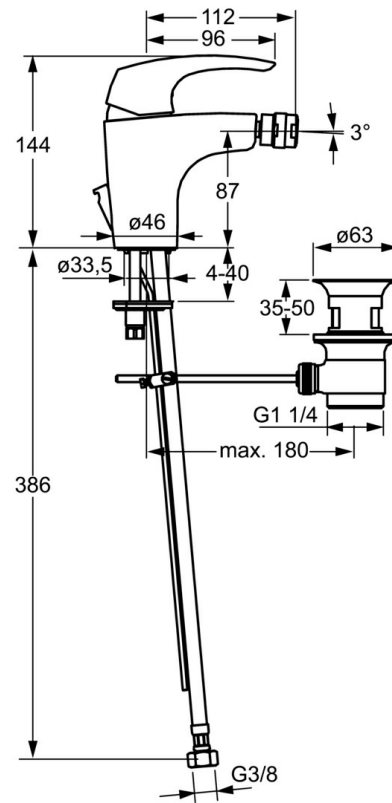

EAN: 4015474254336
static.hansa.com/01023274

- Bidet
- Single-lever
- Deck mounted
- Chrome
- PCA® - constant flow rate regardless of pressure variations, Ball joint
- Hot/Cold symbols, Single operating lever/handle
- Pop-up waste with draw-rod
- Flexible inlet pipes
- Inner body made of DZR brass

Technical data

Flow properties

Flow-rate at 3 bar (with flow controller) **6.0 l/min**

Technical properties

DN-size (nominal dimension) **DN15**
 Hot water supply **max. +70°C**
 Working pressure **0.5-10 bar**
 Connection size **G3/8**
 Projection **112 mm**
 Material **Brass**

Regulations

EN standard **EN 817**

Spare parts

SP01023274

	Name	Code
1	Lever	59913831
1.1	Screw, M5x8, SW2.5	59904755
1.3	Symbol plug Grey	59912112
2	Covering cap Discontinued	59912797
2.1	Washer set	59913833
3	Fixing screw, M40x1, SW34	59913834
4	Cartridge, 3.5 Eco	59912324
4	Cartridge, 3.5 Classic	59913075
4.1	Temperature adjustment limiter	59912325
4.3	O-ring, d 28.24x2.62 Discontinued	59912590
4.4	O-ring, d 10.10x1.60 Discontinued	59905072
5.1	Pop-up operating rod	59913652
5.2	Swivel joint	59904624
5.3	Bottom seal	59914591
5.5	Fixing plate	59904765
5.6	Screw, M8x1, SW13	59904766
5.7	Fixing set	59912113
5.8	Flexible pipe, L=430, G3/8-M10x1 RH Discontinued	59913213
5.9	Flexible pipe, L=430, G3/8-M10x1	59912515
5.10	O-ring, d 7.65x1.78	59902337
5.11	Gasket, 9.5x14.4x2	59912551
5.13	Fixing screw, M8x1, L=140	59912474
6	Aerator, M24x1, 6 l/min	59913727
6.2	Ball joint for bidet faucet	59910952
7	Pop-up waste	59904620
N.I.	Key, SW30/34	59912108