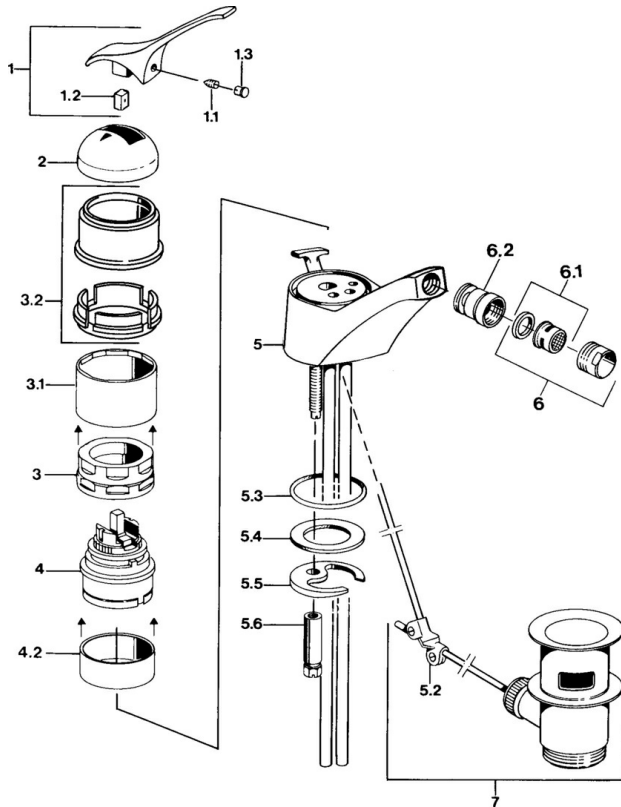

EAN: 4015474574472
static.hansa.com/01023101

- Bidet
- Single-lever
- Deck mounted
- Chrome

Technical data

Technical properties

| | |
|------------------|-------------------|
| Hot water supply | max. +80°C |
| Working pressure | 0.5-10 bar |
| Material | Brass |

Spare parts

SP01023101

| | Name | Code |
|-----|------------------------------------|----------|
| 1.1 | Screw, M5x8, SW2.5 | 59904755 |
| 1.2 | Bushing | 59904778 |
| 1.3 | Plug, hot/cold | 59906705 |
| 2 | Covering cap Discontinued | 59905867 |
| 3.1 | Screw sleeve Discontinued | 59905868 |
| 3.2 | Protective sleeve Discontinued | 59910320 |
| 4 | Cartridge, 4.8 eco | 59904601 |
| 4.2 | Spacer sleeve Discontinued | 59905871 |
| 5.1 | Diverter Discontinued | 59905879 |
| 5.2 | Swivel joint | 59904624 |
| 5.3 | O-ring, d 38x3.5 | 59910236 |
| 5.3 | O-ring, 42x3.5 | 59904764 |
| 5.4 | Gasket, 48x33.5x2 | 59902283 |
| 5.5 | Fixing plate | 59904765 |
| 5.6 | Screw, M8x1, SW13 | 59904766 |
| 5.7 | Fixing set | 59910749 |
| 6 | Aerator, M24x1 STD HC A | 59902366 |
| 6.1 | Aerator, M22/24 A | 59902081 |
| 6.2 | Ball joint for bidet faucet, M24x1 | 59904920 |
| 7 | Pop-up waste | 59904620 |