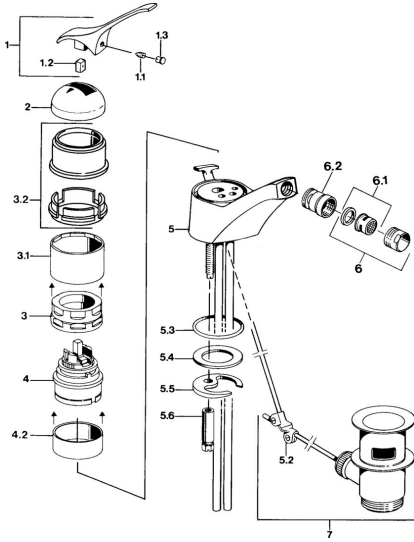

EAN: 4015474574472
static.hansa.com/01023101

- Bidet
- Single-lever
- Deck mounted
- Chrome

Technical data

Technical properties

| | |
|------------------|-------------------|
| Hot water supply | max. +80°C |
| Working pressure | 0.5-10 bar |
| Material | Brass |

Spare parts

SP01023101

| | Name | Code |
|-----|------------------------------------|----------|
| 1.1 | Screw, M5x8, SW2.5 | 59904755 |
| 1.2 | Bushing | 59904778 |
| 1.3 | Plug, hot/cold | 59906705 |
| 2 | Covering cap Discontinued | 59905867 |
| 3.1 | Screw sleeve Discontinued | 59905868 |
| 3.2 | Protective sleeve Discontinued | 59910320 |
| 4 | Cartridge, 4.8 eco | 59904601 |
| 4.2 | Spacer sleeve Discontinued | 59905871 |
| 5.1 | Diverter Discontinued | 59905879 |
| 5.2 | Swivel joint | 59904624 |
| 5.3 | O-ring, d 38x3.5 | 59910236 |
| 5.3 | O-ring, 42x3.5 | 59904764 |
| 5.4 | Gasket, 48x33.5x2 | 59902283 |
| 5.5 | Fixing plate | 59904765 |
| 5.6 | Screw, M8x1, SW13 | 59904766 |
| 5.7 | Fixing set | 59910749 |
| 6 | Aerator, M24x1 STD HC A | 59902366 |
| 6.1 | Aerator, M22/24 A | 59902081 |
| 6.2 | Ball joint for bidet faucet, M24x1 | 59904920 |
| 7 | Pop-up waste | 59904620 |