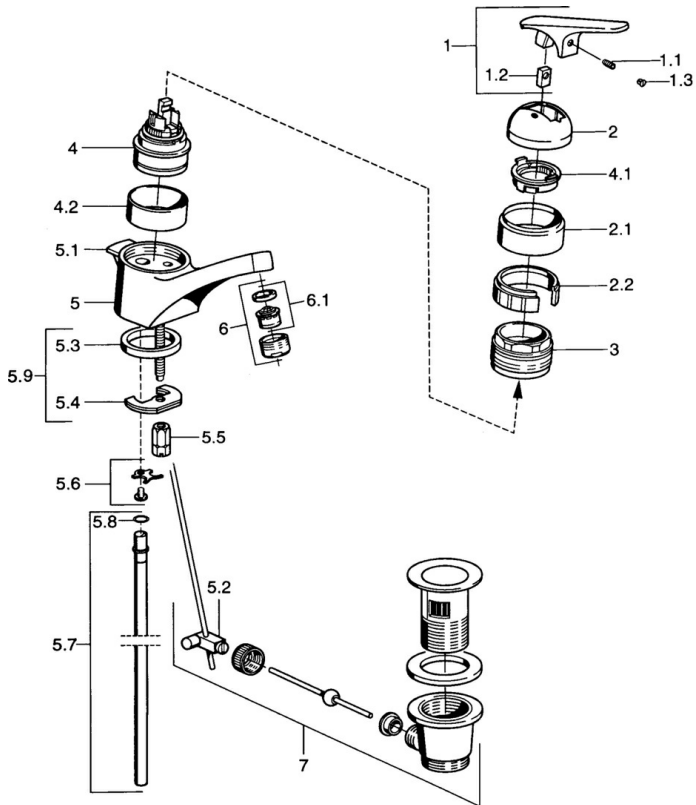

EAN: 4015474654754
static.hansa.com/01012162

- Washbasin
- Single-lever
- Deck mounted
- Chrome

Technical data

Technical properties

Hot water supply	max. +80°C
Working pressure	0.5-10 bar
Material	Brass

Spare parts

SP01012102

	Name	Code
1.1	Screw, M5x8, SW2.5	59904755
1.2	Bushing	59904778
1.3	Plug, hot/cold	59906705
2	Covering cap Discontinued	59905867
2.1	Cover Discontinued	59911420
2.2	Holder Discontinued	59911421
3	Tightening nut, M52x1, AF45	59911161
4	Cartridge, 4.8 eco	59904601
4	Cartridge, 4.8 Eco-Top	59911431
4.1	Hot water limiter	59904759
4.2	Spacer sleeve Discontinued	59905871
5.1	Pop-up operating rod Discontinued	59911434
5.2	Swivel joint	59904624
5.3	Gasket, 37x48x3.5	59911422
5.4	Fixing plate	59904765
5.5	Screw, M8x1, SW13	59904766
5.6	Attachment clamp Discontinued	59911416
5.7	Pipe, d 10 mm, L=413	59911423
5.8	O-ring, 9x2	59905095
5.9	Fixing set	59910749
6	Aerator, M24x1 STD HC A	59902366
6.1	Aerator, M22/24 A	59902081
7	Pop-up waste	59904620
N.I.	Plug	59906910
N.I.	Washer with chain holder	59902219