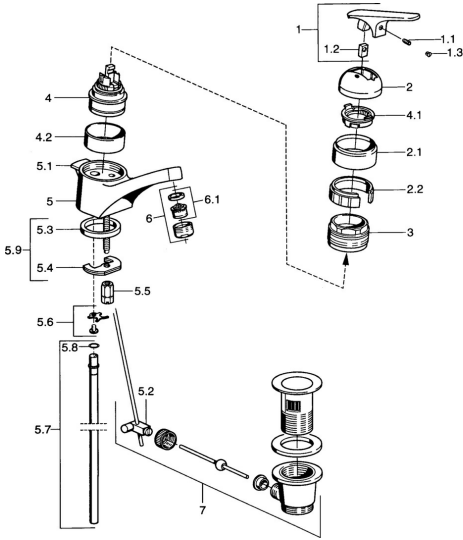

EAN: 4015474654754
static.hansa.com/01012162

- Washbasin
- Single-lever
- Deck mounted
- Chrome

Technical data

Technical properties

Hot water supply	max. +80°C
Working pressure	0.5-10 bar
Material	Brass

Spare parts

SP01012102

	Name	Code
1.1	Screw, M5x8, SW2.5	59904755
1.2	Bushing	59904778
1.3	Plug, hot/cold	59906705
2	Covering cap Discontinued	59905867
2.1	Cover Discontinued	59911420
2.2	Holder Discontinued	59911421
3	Tightening nut, M52x1, AF45	59911161
4	Cartridge, 4.8 eco	59904601
4	Cartridge, 4.8 Eco-Top	59911431
4.1	Hot water limiter	59904759
4.2	Spacer sleeve Discontinued	59905871
5.1	Pop-up operating rod Discontinued	59911434
5.2	Swivel joint	59904624
5.3	Gasket, 37x48x3.5	59911422
5.4	Fixing plate	59904765
5.5	Screw, M8x1, SW13	59904766
5.6	Attachment clamp Discontinued	59911416
5.7	Pipe, d 10 mm, L=413	59911423
5.8	O-ring, 9x2	59905095
5.9	Fixing set	59910749
6	Aerator, M24x1 STD HC A	59902366
6.1	Aerator, M22/24 A	59902081
7	Pop-up waste	59904620
N.I.	Plug	59906910
N.I.	Washer with chain holder	59902219