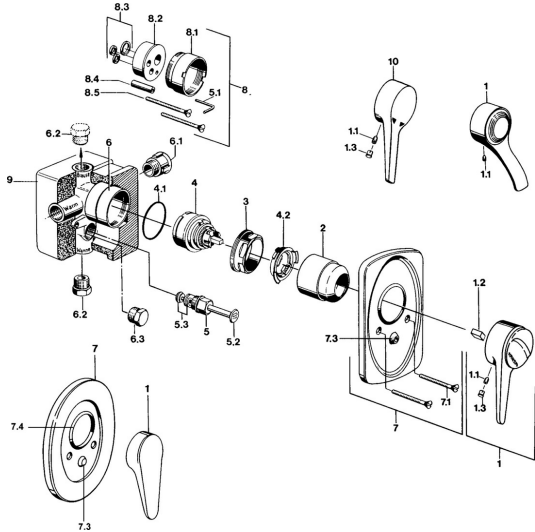

EAN: 4015474596870
static.hansa.com/01000100

- Bathtub & Shower
- Concealed unit
- Concealed wall mounting
- Chrome
- Insulating pack made of styrofoam
- Without trim kit

Technical data

Technical properties

DN-size (nominal dimension)	DN 15
Hot water supply	max. +80°C
Working pressure	0.5-10 bar
Material	Brass

Spare parts

SP01000100

Name	Code
1 Lever, (-2004)	59901882
1.1 Screw, M5x8, SW2.5	59904755
1.2 Bushing	59904778
1.3 Plug, hot/cold	59906705
2 Covering cap	59904820
3 Eye screw, M50x1, SW45	59904775
4 Cartridge, 4.8 eco	59904601
4.1 O-ring, 50.52x1.78	59906841
4.2 Hot water limiter	59904759
5 Diverter	59910900
5.2 Push button	59904828
5.3 Sealing kit	59904791
6.2 Plug, G1/2	59905013
6.3 Plug Discontinued	59905012
7.1 Screw, M5x65	59904847
8 Raising kit, 20 mm	59904983
8.3 Sealing kit	59904850
8.5 Screw, M5x85 Discontinued	59905345
9 Installation box Discontinued	59904857
10 Lever	59901886