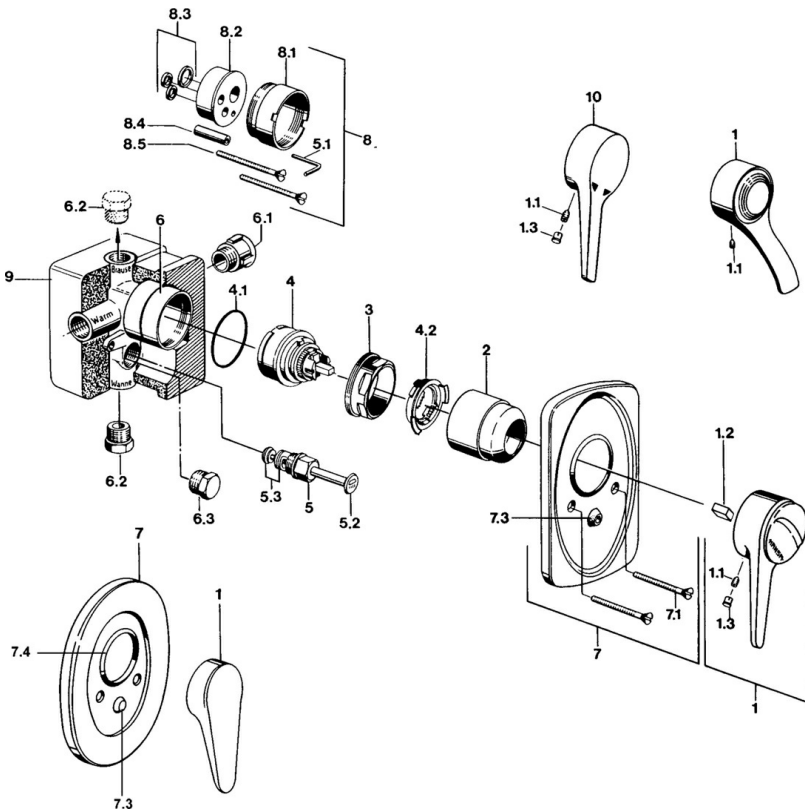

EAN: 4015474596870
static.hansa.com/01000100

- Bathtub & Shower
- Concealed unit
- Concealed wall mounting
- Chrome
- Insulating pack made of styrofoam
- Without trim kit

Technical data

Technical properties

DN-size (nominal dimension)	DN 15
Hot water supply	max. +80°C
Working pressure	0.5-10 bar
Material	Brass

Spare parts

SP01000100

Name	Code
1 Lever, (-2004)	59901882
1.1 Screw, M5x8, SW2.5	59904755
1.2 Bushing	59904778
1.3 Plug, hot/cold	59906705
2 Covering cap	59904820
3 Eye screw, M50x1, SW45	59904775
4 Cartridge, 4.8 eco	59904601
4.1 O-ring, 50.52x1.78	59906841
4.2 Hot water limiter	59904759
5 Diverter	59910900
5.2 Push button	59904828
5.3 Sealing kit	59904791
6.2 Plug, G1/2	59905013
6.3 Plug Discontinued	59905012
7.1 Screw, M5x65	59904847
8 Raising kit, 20 mm	59904983
8.3 Sealing kit	59904850
8.5 Screw, M5x85 Discontinued	59905345
9 Installation box Discontinued	59904857
10 Lever	59901886