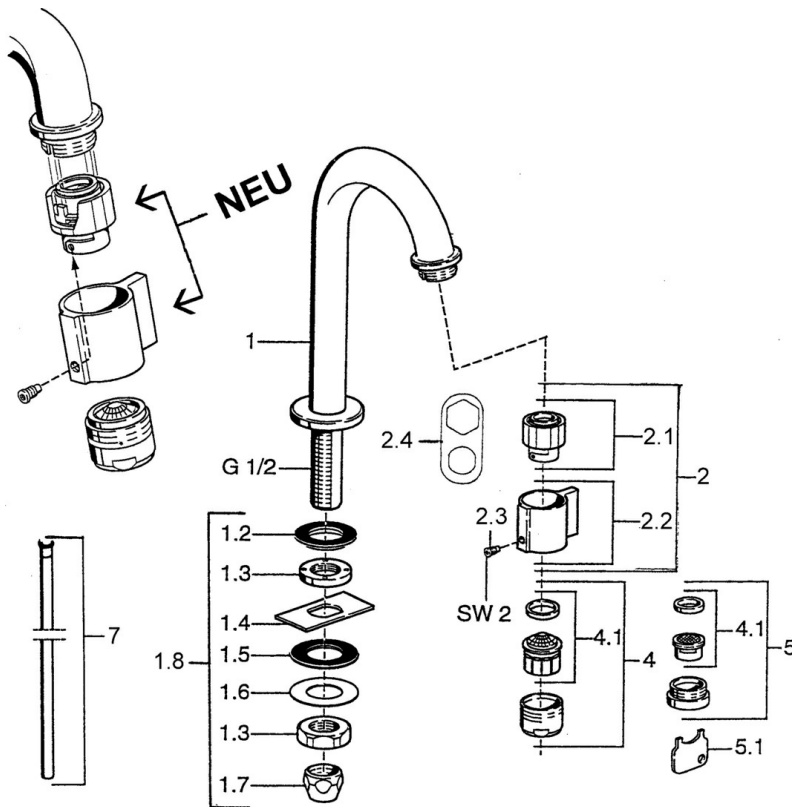

EAN: 4015474600423
static.hansa.com/00938101

- Public & Semi-public
- Single-lever
- Deck mounted
- Chrome
- Fixed spout
- Standard aerator
- Single operating lever/handle
- Ceramic head part for flow control
- One inlet for cold or premixed water
- Without pop-up waste

Technical data

Flow properties

Flow-rate at 3 bar **6.0 l/min**

Technical properties

DN-size (nominal dimension) **DN15**
 Hot water supply **max. +80°C**
 Working pressure **0.5-10 bar**
 Connection size **G1/2**
 Projection **93 mm**
 Backflow prevention (EN1717) **AA**
 Material **Brass**

Regulations

EN standard **EN 817**
 Noise class **I (ISO 3822)**

Approvals and Declarations

ABP **P-IX 38815/IZ**
 Declaration of conformity **DoC**

Spare parts

SP00918101

	Name	Code
1.2	Gasket Discontinued	59902296
1.3	Fitting nut, G1/2, SW32	59902245
1.4	Protective piece	59905535
1.5	Gasket, 45x23x2	59902282
1.6	Gasket, 45x24x0.5	59902328
1.7	Sealing kit Discontinued	59910707
1.8	Fixing set	59912335
2	Headpart, (1999-)	59911780
2	Headpart, (1999-) White Discontinued	59911775
2.1	Headpart, (1999-)	59911777
2.2	Lever, (1999-)	59911781
2.3	Fixing screw, M4, SW2	59911778
2.4	Tool	59912334
4	Aerator, M24x1 A White Discontinued	59905419
4	Aerator, M24x1 Z	59906826
4.1	Aerator, M22/24, Z	59906830
5	Aerator, M24x1 STD CC Z	59905721
5.1	Key for aerator	59905789
7	Coupling pipe Discontinued	59910629