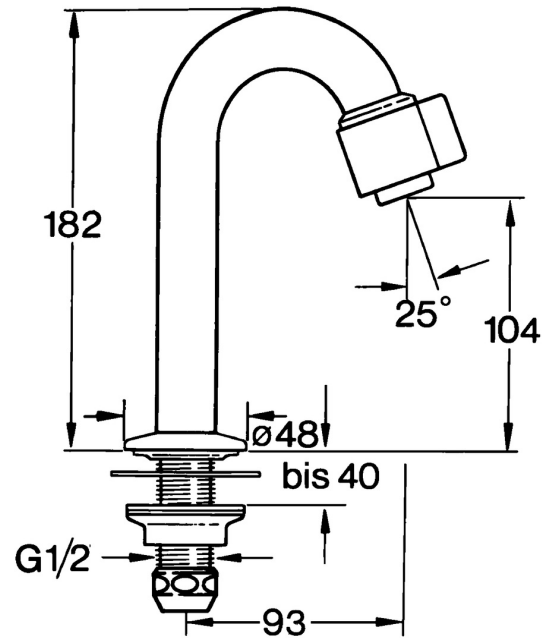

EAN: 4015474600423
static.hansa.com/00938101

- Public & Semi-public
- Single-lever
- Deck mounted
- Chrome
- Fixed spout
- Standard aerator
- Single operating lever/handle
- Ceramic head part for flow control
- One inlet for cold or premixed water
- Without pop-up waste

Technical data

Flow properties

Flow-rate at 3 bar **6.0 l/min**

Technical properties

DN-size (nominal dimension) **DN15**
 Hot water supply **max. +80°C**
 Working pressure **0.5-10 bar**
 Connection size **G1/2**
 Projection **93 mm**
 Backflow prevention (EN1717) **AA**
 Material **Brass**

Regulations

EN standard **EN 817**
 Noise class **I (ISO 3822)**

Approvals and Declarations

ABP **P-IX 38815/IZ**
 Declaration of conformity **DoC**

Spare parts

SP00918101

	Name	Code
1.2	Gasket Discontinued	59902296
1.3	Fitting nut, G1/2, SW32	59902245
1.4	Protective piece	59905535
1.5	Gasket, 45x23x2	59902282
1.6	Gasket, 45x24x0.5	59902328
1.7	Sealing kit Discontinued	59910707
1.8	Fixing set	59912335
2	Headpart, (1999-)	59911780
2	Headpart, (1999-) White Discontinued	59911775
2.1	Headpart, (1999-)	59911777
2.2	Lever, (1999-)	59911781
2.3	Fixing screw, M4, SW2	59911778
2.4	Tool	59912334
4	Aerator, M24x1 A White Discontinued	59905419
4	Aerator, M24x1 Z	59906826
4.1	Aerator, M22/24, Z	59906830
5	Aerator, M24x1 STD CC Z	59905721
5.1	Key for aerator	59905789
7	Coupling pipe Discontinued	59910629