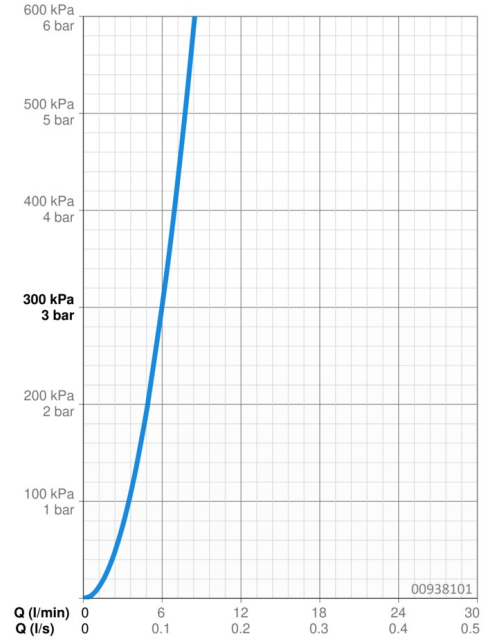

Technical data

Flow properties

Flow-rate at 3 bar **6.0 l/min**

Technical properties

DN-size (nominal dimension) **DN15**
Hot water supply **max. +80°C**
Working pressure **0.5-10 bar**
Connection size **G1/2**
Projection **93 mm**
Backflow prevention (EN1717) **AA**
Material **Brass**

Regulations

EN standard **EN 817**
Noise class **I (ISO 3822)**

Approvals and Declarations

ABP **P-IX 38815/IZ**
Declaration of conformity **DoC**